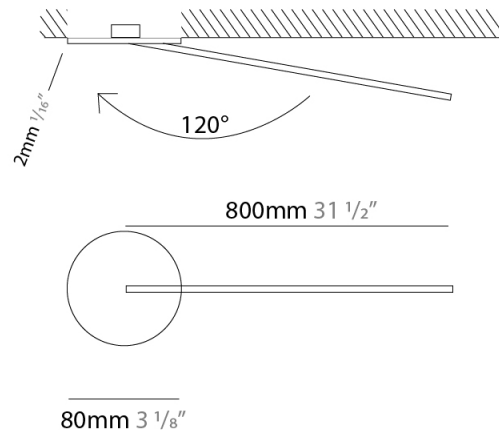

GENERAL

Series: Spillo
 Subseries: Spillo 1 Rod
 Brand: Icone
 Division: Design
 Mounting Type: Recessed
 Mounting Location: Wall
 Subcategory: Ambient

PHYSICAL

Shape: Rectangle
 Width (mm): 50
 Width (in): 1 15/16
 Height (mm): 800
 Height (in): 31 1/2
 Light Distribution: Adjustable
 Fixture Finish: WHI / BLK / CHR / BGD
 Fixture Material: Brass

GENERAL

Series: Spillo
 Subseries: Spillo 1 Rod
 Brand: Icone
 Division: Design
 Mounting Type: Recessed
 Mounting Location: Wall
 Subcategory: Ambient

PHYSICAL

Shape: Rectangle
 Width (mm): 50
 Width (in): 1 ¹⁵/₁₆
 Height (mm): 800
 Height (in): 31 1/2
 Light Distribution: Adjustable
 Fixture Finish: WHI / BLK / CHR / BGD
 Fixture Material: Brass

LED

Color Temperature (°K): 2700 / 3000
 Nominal Lumen (lm): 880
 CRI: >90 CRI
 Lamp Life (hrs): 50000

OPTICAL

Adjustability: Tilt 120°

RATINGS AND CERTIFICATIONS

Certified By: Certified for North American Standards
 IP rating: IP20