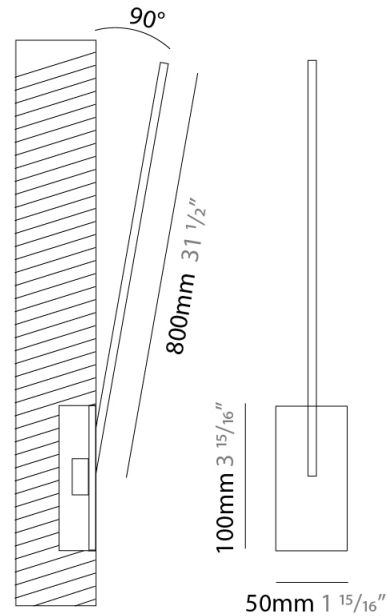

PROJECT	_____
TYPE	_____
SPECIFIER	_____
QUANTITY	_____
DATE	_____

SPILLO 1 ROD RECESSED

D46018- _____ - _____
base number   Color   Finish
                          Temperature   Options

1. To build a product code in our configurator select the specify button on the base model # product page
2. To build a manual product code on this datasheet choose from the options listed below in blue font and add the suffix to the base model #

GENERAL

Series: Spillo
Subseries: Spillo 1 Rod
Brand: Icone
Division: Design
Mounting Type: Recessed
Mounting Location: Wall
Subcategory: Ambient

PHYSICAL

Shape: Rectangle
Width (mm): 50
Width (in): 1 15/16
Height (mm): 800
Height (in): 31 1/2
Light Distribution: Adjustable
Fixture Finish: WHI / BLK / CHR / BGD
Fixture Material: Brass

ELECTRICAL

Lamp Type: LED
Total Output Wattage (W): 10.56
Dimming: 0-10V Dimming
Driver Included: No
Driver Location: Remote
Driver Type: Constant Voltage - 120Vac
Driver Class: Class 2
Input Voltage (V): 120
Output Voltage (V): 12
Upon Request: (Not included, see components) 0-10Vdc dimming / 277Vac

LED

Color Temperature (°K): 2700 / 3000
Nominal Lumen (lm): 880
CRI: >90 CRI
Lamp Life (hrs): 50000

OPTICAL

Adjustability: Tilt 120°

RATINGS AND CERTIFICATIONS

Certified By: Certified for North American Standards
IP rating: IP20