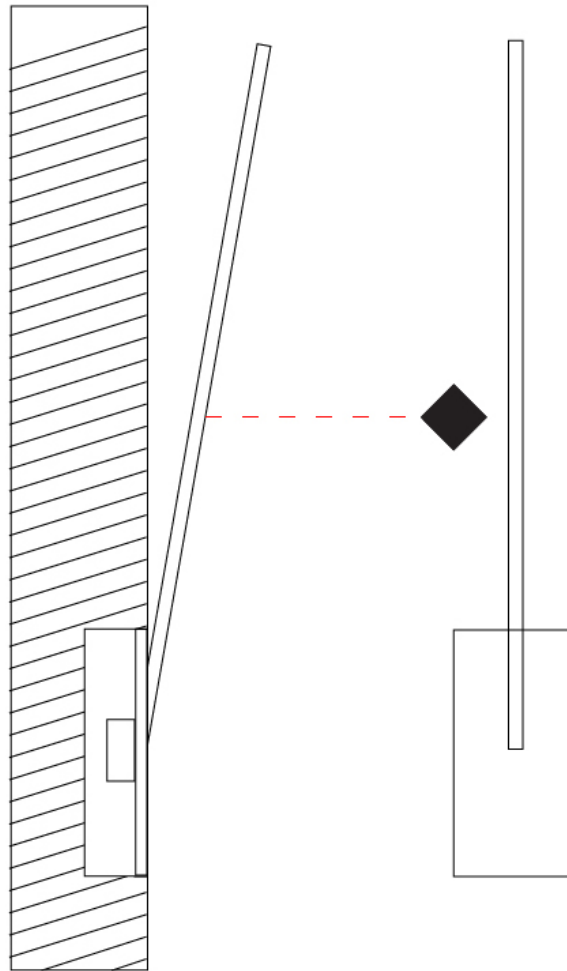

GENERAL

Series: Spillo
 Subseries: Spillo 1 Rod
 Brand: Icone
 Division: Design
 Mounting Type: Recessed
 Mounting Location: Wall
 Subcategory: Ambient

PHYSICAL

Shape: Rectangle
 Width (mm): 50
 Width (in): 1 15/16
 Height (mm): 800
 Height (in): 31 1/2
 Light Distribution: Adjustable
 Fixture Finish: WHI / BLK / CHR / BGD
 Fixture Material: Brass

SPILLO 1 ROD RECESSED

D46018-

PROJECT

TYPE

SPECIFIER

QUANTITY

DATE

D

GENERAL

Series: Spillo
 Subseries: Spillo 1 Rod
 Brand: Icone
 Division: Design
 Mounting Type: Recessed
 Mounting Location: Wall
 Subcategory: Ambient

PHYSICAL

Shape: Rectangle
 Width (mm): 50
 Width (in): 1 ¹⁵/₁₆
 Height (mm): 800
 Height (in): 31 1/2
 Light Distribution: Adjustable
 Fixture Finish: WHI / BLK / CHR / BGD
 Fixture Material: Brass