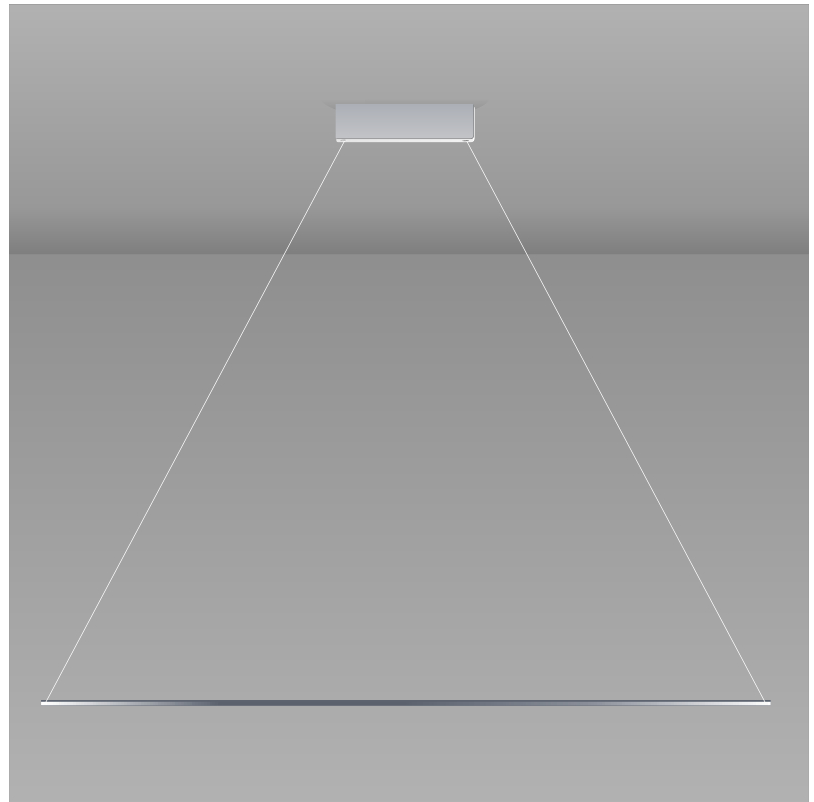

SPILLO HORIZONTAL SUSPENSION

D42050- _____ - _____

base number   Color   Finish
Temperature   Options

1. To build a product code in our configurator select the specify button on the base model # product page
2. To build a manual product code on this datasheet choose from the options listed below in blue font and add the suffix to the base model #

GENERAL

Series: Spillo
Subseries: Spillo Horizontal
Brand: Icone
Division: Design
Mounting Type: Suspension
Mounting Location: Ceiling
Subcategory: Ambient

PHYSICAL

Shape: Abstract
Width (mm): 1040
Width (in): 40 ¹⁵/₁₆
Height (mm): 1500
Height (in): 59 ¹/₁₆
Light Distribution: Direct
Fixture Finish: WHI / CHR / BGD
Fixture Material: Brass

ELECTRICAL

Lamp Type: LED
Total Output Wattage (W): 13.20
Dimming: 0-10V Dimming
Driver Included: Yes
Driver Location: Integrated
Driver Type: Constant Current - 120Vac - non-dimming
Driver Class: Class 2
Input Voltage (V): 120 - 277
Output Voltage (V): 12
Upon Request: (Not included - see components) Remote: 0-10Vdc dimming / 277Vac

LED

Color Temperature (°K): 2700 / 3000
Nominal Lumen (lm): 1100
CRI: >90 CRI
Lamp Life (hrs): 50000

OPTICAL

RATINGS AND CERTIFICATIONS

Certified By: Certified for North American Standards
IP rating: IP20