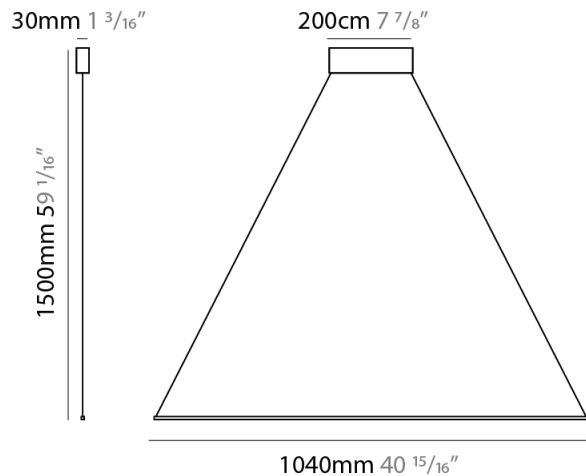

SPILLO HORIZONTAL SUSPENSION

D42050- _____ - _____

base number   Color   Finish
Temperature   Options

1. To build a product code in our configurator select the specify button on the base model # product page
2. To build a manual product code on this datasheet choose from the options listed below in blue font and add the suffix to the base model #

GENERAL

Series: Spillo
Subseries: Spillo Horizontal
Brand: Icone
Division: Design
Mounting Type: Suspension
Mounting Location: Ceiling
Subcategory: Ambient

PHYSICAL

Shape: Abstract
Width (mm): 1040
Width (in): 40 ¹⁵/₁₆
Height (mm): 1500
Height (in): 59 ¹/₁₆
Light Distribution: Direct
Fixture Finish: WHI / CHR / BGD
Fixture Material: Brass

ELECTRICAL

Lamp Type: LED
Total Output Wattage (W): 13.20
Dimming: 0-10V Dimming
Driver Included: Yes
Driver Location: Integrated
Driver Type: Constant Current - 120Vac - non-dimming
Driver Class: Class 2
Input Voltage (V): 120 - 277
Output Voltage (V): 12
Upon Request: (Not included - see components) Remote: 0-10Vdc dimming / 277Vac

LED

Color Temperature (°K): 2700 / 3000
Nominal Lumen (lm): 1100
CRI: >90 CRI
Lamp Life (hrs): 50000

OPTICAL

RATINGS AND CERTIFICATIONS

Certified By: Certified for North American Standards
IP rating: IP20