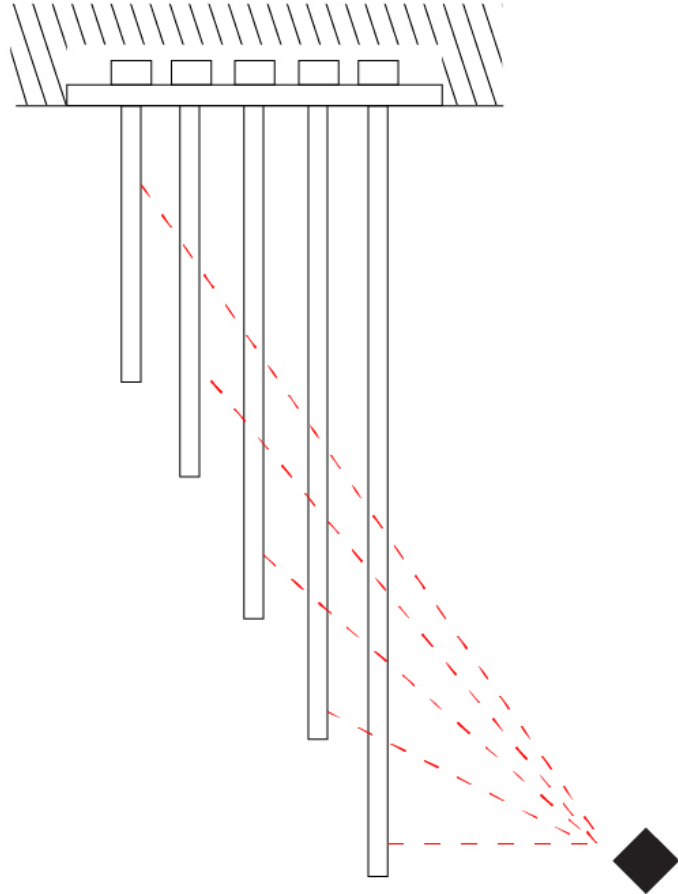

SPILLO 5 ROD SURFACE

D42068-

PROJECT

TYPE

SPECIFIER

QUANTITY

DATE

D