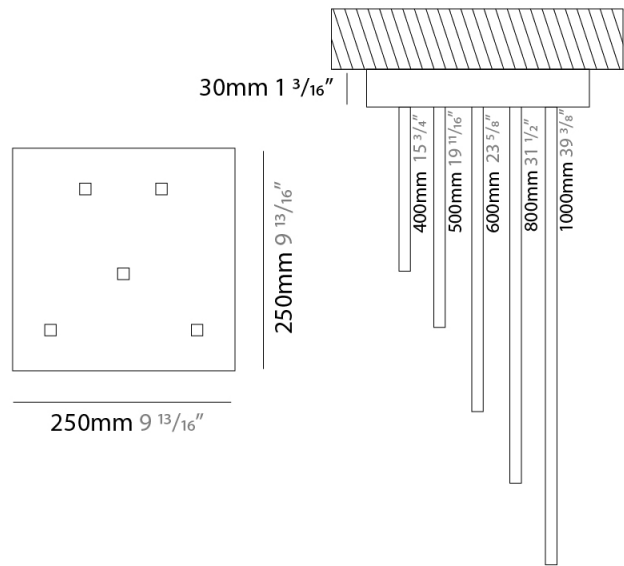

SPILLO 5 ROD SURFACE

D42068- _____ - _____
base number   Color   Finish
                         Temperature   Options

1. To build a product code in our configurator select the specify button on the base model # product page
2. To build a manual product code on this datasheet choose from the options listed below in blue font and add the suffix to the base model #

GENERAL

Series: Spillo
Subseries: Spillo 5 Rod
Brand: Icone
Division: Design
Mounting Type: Surface
Mounting Location: Ceiling
Subcategory: Ambient

PHYSICAL

Shape: Abstract
Height (mm): 1030
Height (in): 40 ⁹/₁₆
Light Distribution: Direct / Indirect
Fixture Finish: WHI / BLK / CHR / BGD
Fixture Material: Brass

ELECTRICAL

Lamp Type: LED
Total Output Wattage (W): 45.72
Dimming: 0-10V Dimming
Driver Included: Yes
Driver Location: Integrated
Driver Type: Constant Voltage - 120-277Vac Non-dimming
Driver Class: Class 2
Input Voltage (V): 120 - 277
Output Voltage (V): 12
Upon Request: (Not included, see components) Remote: 0-10Vdc dimming / (Included) Integral: Non-dimming / 277Vac

LED

Color Temperature (°K): 2700 / 3000
Nominal Lumen (lm): 3850
CRI: >90 CRI
Lamp Life (hrs): 50000

OPTICAL

RATINGS AND CERTIFICATIONS

Certified By: Certified for North American Standards
IP rating: IP20