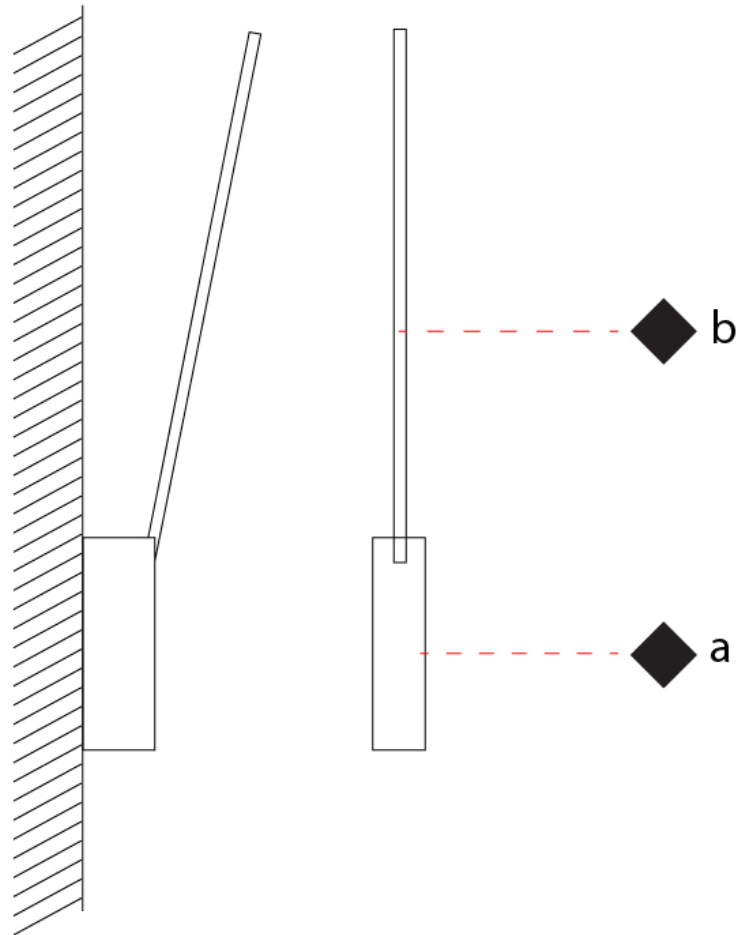

SPILLO 1 ROD SURFACE

D42036-

PROJECT
TYPE
SPECIFIER
QUANTITY
DATE

D