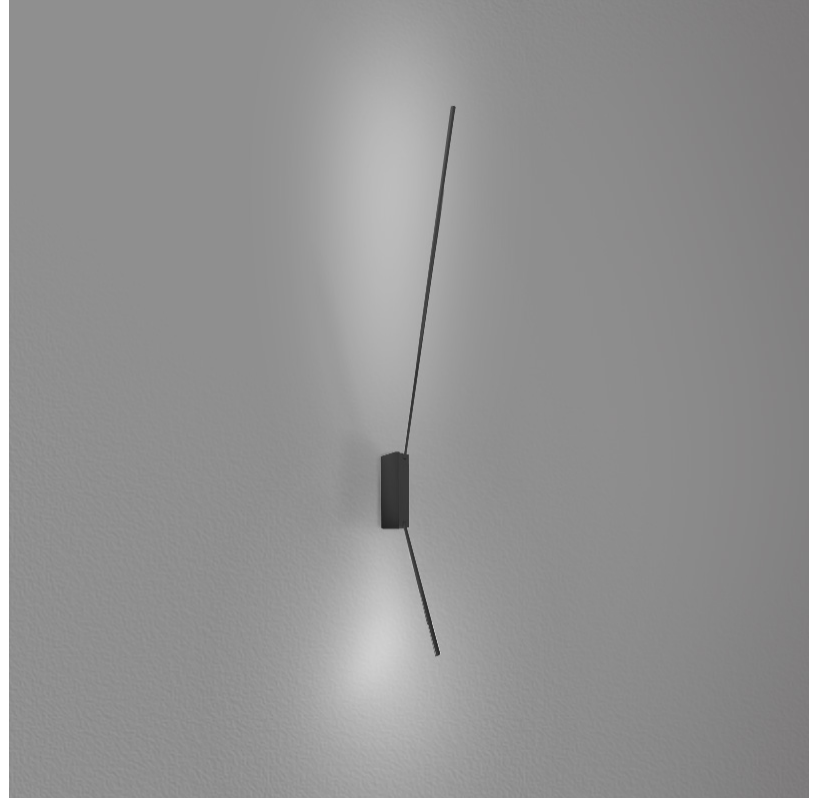

PROJECT	
TYPE	
SPECIFIER	
QUANTITY	
DATE	

SPILLO 1 ROD SURFACE

D42036- -

base number
 Color Temperature Finish Options

- To build a product code in our configurator select the specify button on the base model # product page
- To build a manual product code on this datasheet choose from the options listed below in blue font and add the suffix to the base model #

GENERAL

Series: Spillo
 Subseries: Spillo 1 Rod
 Partner: Icone
 Division: Design
 Installation: Surface
 Product Type: Wall Surface
 Mounting Location: Wall
 Light Distribution: Adjustable

PHYSICAL

Shape: Rectangle
 Width (mm): 32
 Width (in): 1 1/4
 Height (mm): 700
 Height (in): 27 9/16
 Extension (mm): 660
 Extension (in): 26
 Fixture Finish: WHI / WHC / BLK / BGD
 Fixture Material: Brass

GENERAL

Series: Spillo
 Subseries: Spillo 2 Rod
 Partner: Icone
 Division: Design
 Installation: Surface
 Product Type: Wall Surface
 Mounting Location: Wall
 Light Distribution: Adjustable

PHYSICAL

Shape: Rectangle
 Width (mm): 32
 Width (in): 1 1/4
 Height (mm): 1090
 Height (in): 42 15/16
 Extension (mm): 660
 Extension (in): 26
 Fixture Finish: WHI / WHC / BLK / BGD
 Fixture Material: Brass

LED

Color Temperature (°K): 2700 / 3000
 Nominal Lumen (lm): 990
 CRI: >90 CRI
 Lamp Life (hrs): 50000

OPTICAL

Adjustability: Tilt 90°

RATINGS AND CERTIFICATIONS

Certified By: Certified for North American Standards
 IP rating: IP20