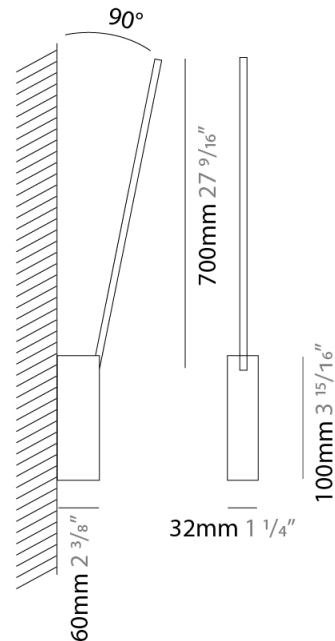

PROJECT	
TYPE	
SPECIFIER	
QUANTITY	
DATE	

SPILLO 1 ROD SURFACE

D42036- -

base number
 Color Temperature Finish Options

- To build a product code in our configurator select the specify button on the base model # product page
- To build a manual product code on this datasheet choose from the options listed below in blue font and add the suffix to the base model #

GENERAL

Series: Spillo
 Subseries: Spillo 1 Rod
 Partner: Icone
 Division: Design
 Installation: Surface
 Product Type: Wall Surface
 Mounting Location: Wall
 Light Distribution: Adjustable

PHYSICAL

Shape: Rectangle
 Width (mm): 32
 Width (in): 1 1/4
 Height (mm): 700
 Height (in): 27 9/16
 Extension (mm): 660
 Extension (in): 26
 Fixture Finish: WHI / WHC / BLK / BGD
 Fixture Material: Brass

LED

Color Temperature (°K): 2700 / 3000
 Nominal Lumen (lm): 660
 CRI: >90 CRI
 Lamp Life (hrs): 50000

OPTICAL

Adjustability: Tilt 90°

RATINGS AND CERTIFICATIONS

Certified By: Certified for North American Standards
 IP rating: IP20

GENERAL

Series: Spillo
 Subseries: Spillo 2 Rod
 Partner: Icone
 Division: Design
 Installation: Surface
 Product Type: Wall Surface
 Mounting Location: Wall
 Light Distribution: Adjustable

PHYSICAL

Shape: Rectangle
 Width (mm): 32
 Width (in): 1 1/4
 Height (mm): 1090
 Height (in): 42 15/16
 Extension (mm): 660
 Extension (in): 26
 Fixture Finish: WHI / WHC / BLK / BGD
 Fixture Material: Brass