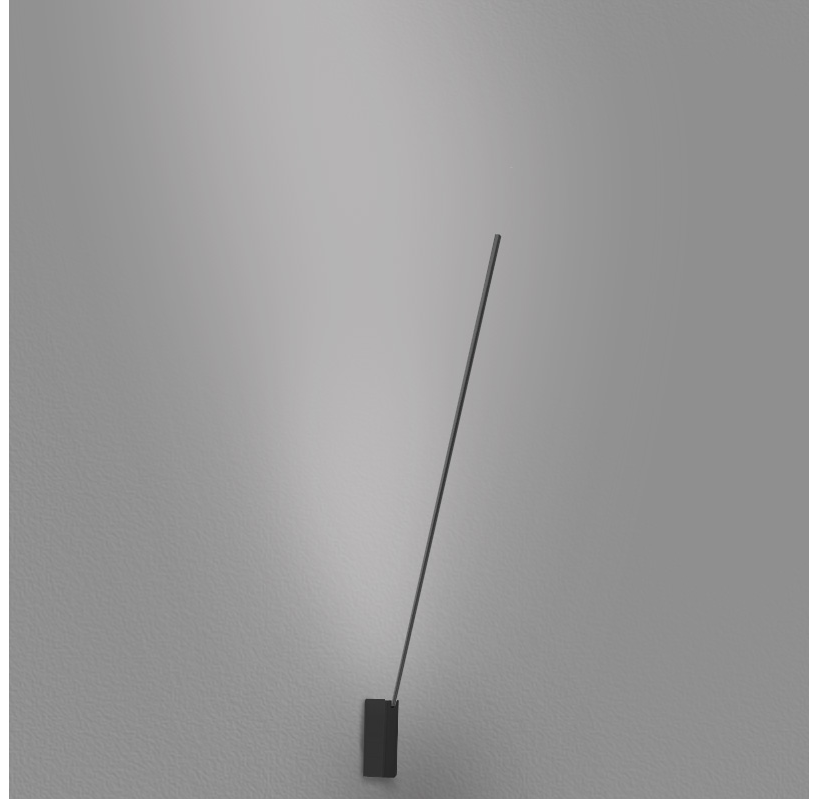

PROJECT	
TYPE	
SPECIFIER	
QUANTITY	
DATE	

SPILLO 1 ROD SURFACE

D42036- -

base number
 Color Temperature Finish Options

- To build a product code in our configurator select the specify button on the base model # product page
- To build a manual product code on this datasheet choose from the options listed below in blue font and add the suffix to the base model #

GENERAL

Series: Spillo
 Subseries: Spillo 1 Rod
 Partner: Icone
 Division: Design
 Installation: Surface
 Product Type: Wall Surface
 Mounting Location: Wall
 Light Distribution: Adjustable

PHYSICAL

Shape: Rectangle
 Width (mm): 32
 Width (in): 1 1/4
 Height (mm): 700
 Height (in): 27 9/16
 Extension (mm): 660
 Extension (in): 26
 Fixture Finish: WHI / WHC / BLK / BGD
 Fixture Material: Brass

LED

Color Temperature (°K): 2700 / 3000
 Nominal Lumen (lm): 660
 CRI: >90 CRI
 Lamp Life (hrs): 50000

OPTICAL

Adjustability: Tilt 90°

RATINGS AND CERTIFICATIONS

Certified By: Certified for North American Standards
 IP rating: IP20

GENERAL

Series: Spillo
 Subseries: Spillo 2 Rod
 Partner: Icone
 Division: Design
 Installation: Surface
 Product Type: Wall Surface
 Mounting Location: Wall
 Light Distribution: Adjustable

PHYSICAL

Shape: Rectangle
 Width (mm): 32
 Width (in): 1 1/4
 Height (mm): 1090
 Height (in): 42 15/16
 Extension (mm): 660
 Extension (in): 26
 Fixture Finish: WHI / WHC / BLK / BGD
 Fixture Material: Brass