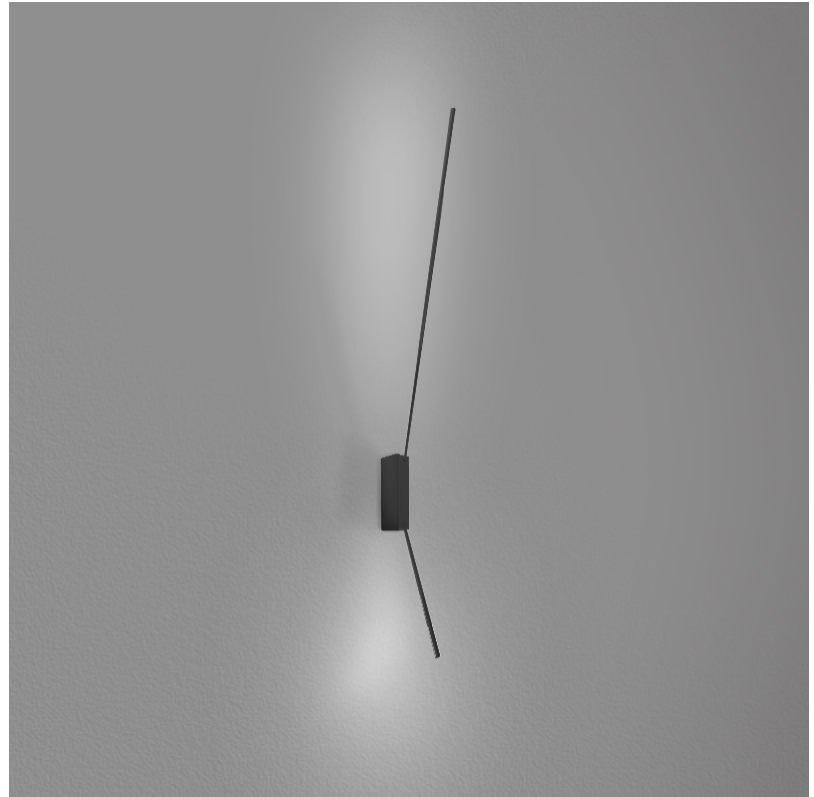

PROJECT	_____
TYPE	_____
SPECIFIER	_____
QUANTITY	_____
DATE	_____

SPILLO 2 ROD SURFACE

D42046- _____ - _____
base number   Color   Finish
                         Temperature   Options

1. To build a product code in our configurator select the specify button on the base model # product page
2. To build a manual product code on this datasheet choose from the options listed below in blue font and add the suffix to the base model #

GENERAL

Series: Spillo
Subseries: Spillo 2 Rod
Brand: Icone
Division: Design
Mounting Type: Surface
Mounting Location: Wall
Subcategory: Ambient

PHYSICAL

Shape: Rectangle
Width (mm): 32
Width (in): 1 1/4
Height (mm): 1090
Height (in): 42 15/16
Extension (mm): 660
Extension (in): 26
Light Distribution: Direct / Indirect
Fixture Finish: WHI / WHC / BLK / BGD
Fixture Material: Brass

ELECTRICAL

Lamp Type: LED
Total Output Wattage (W): 11.88
Dimming: Non-Dimmable
Driver Included: Yes
Driver Location: Integrated
Driver Type: Constant Voltage - 120 / 277Vac
Driver Class: Class 2
Input Voltage (V): 120 - 277
Output Voltage (V): 12
Upon Request: (Not included - see components) Remote: 0-10Vdc dimming

LED

Color Temperature (°K): 2700 / 3000
Nominal Lumen (lm): 990
CRI: >90 CRI
Lamp Life (hrs): 50000

OPTICAL

Adjustability: Tilt 90°

RATINGS AND CERTIFICATIONS

Certified By: Certified for North American Standards
IP rating: IP20