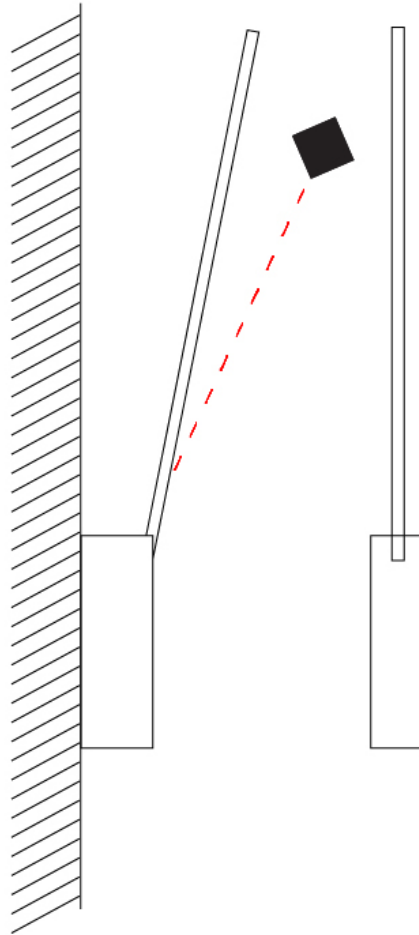

SPILLO 1 ROD SURFACE

D42037-

PROJECT

TYPE

SPECIFIER

QUANTITY

DATE

D