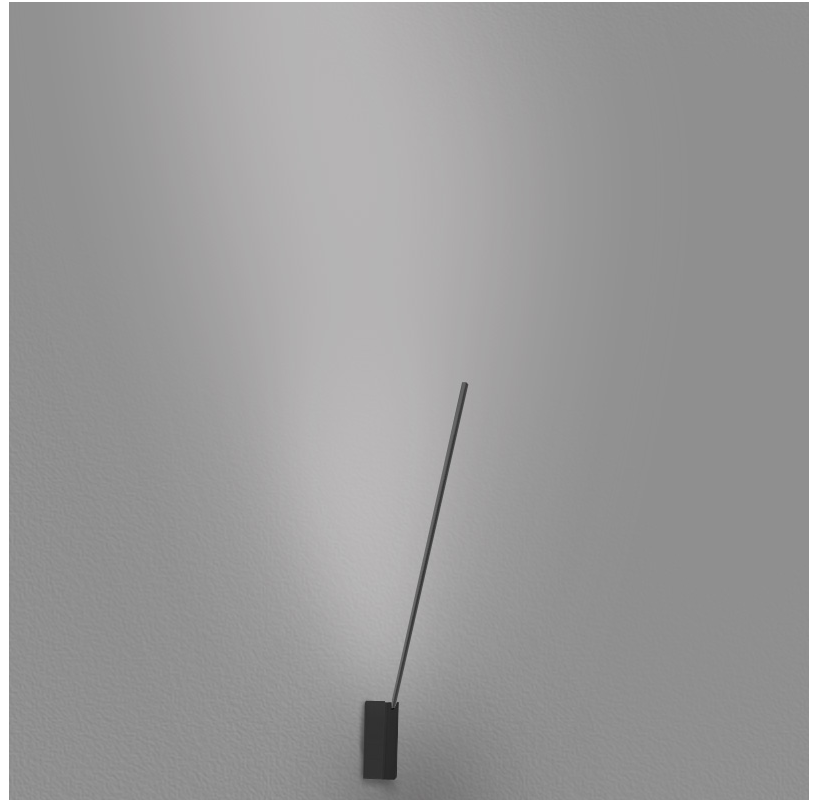

## SPILLO 1 ROD SURFACE

**D42034-** -

base number                              
 Color            Finish  
 Temperature    Options

- To build a product code in our configurator select the specify button on the base model # product page
- To build a manual product code on this datasheet choose from the options listed below in blue font and add the suffix to the base model #

### GENERAL

Series: Spillo  
 Subseries: Spillo 1 Rod  
 Brand: Icone  
 Division: Design  
 Mounting Type: Surface  
 Mounting Location: Wall  
 Subcategory: Ambient

### OPTICAL

Adjustability: Tilt 90°

## SPILLO 1 ROD SURFACE

D42034-

PROJECT
TYPE
SPECIFIER
QUANTITY
DATE

D