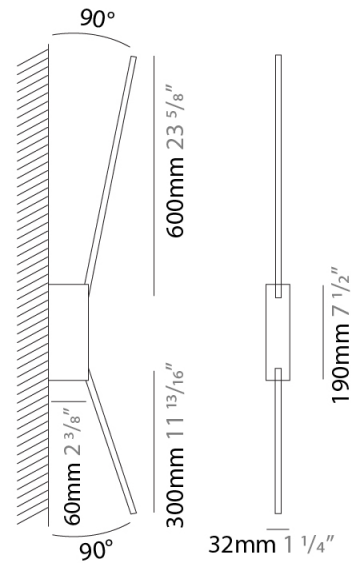

PROJECT	_____
TYPE	_____
SPECIFIER	_____
QUANTITY	_____
DATE	_____

SPILLO 2 ROD SURFACE

D42046- _____ - _____
base number   Color   Finish
                         Temperature   Options

1. To build a product code in our configurator select the specify button on the base model # product page
2. To build a manual product code on this datasheet choose from the options listed below in blue font and add the suffix to the base model #

GENERAL

Series: Spillo
Subseries: Spillo 2 Rod
Brand: Icone
Division: Design
Mounting Type: Surface
Mounting Location: Wall
Subcategory: Ambient

PHYSICAL

Shape: Rectangle
Width (mm): 32
Width (in): 1 1/4
Height (mm): 1090
Height (in): 42 15/16
Extension (mm): 660
Extension (in): 26
Light Distribution: Direct / Indirect
Fixture Finish: WHI / WHC / BLK / BGD
Fixture Material: Brass

ELECTRICAL

Lamp Type: LED
Total Output Wattage (W): 11.88
Dimming: Non-Dimmable
Driver Included: Yes
Driver Location: Integrated
Driver Type: Constant Voltage - 120 / 277Vac
Driver Class: Class 2
Input Voltage (V): 120 - 277
Output Voltage (V): 12
Upon Request: (Not included - see components) Remote: 0-10Vdc dimming

LED

Color Temperature (°K): 2700 / 3000
Nominal Lumen (lm): 990
CRI: >90 CRI
Lamp Life (hrs): 50000

OPTICAL

Adjustability: Tilt 90°

RATINGS AND CERTIFICATIONS

Certified By: Certified for North American Standards
IP rating: IP20