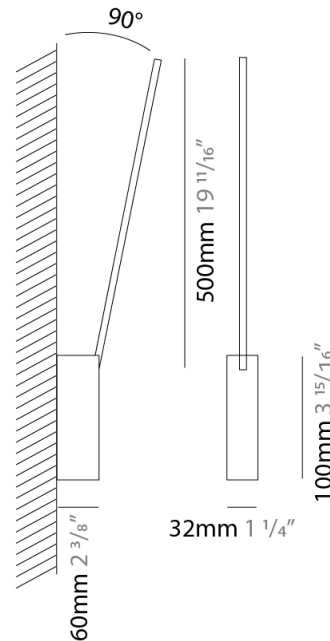

SPILLO 1 ROD SURFACE

D42034- -

base number
Color   Finish
Temperature   Options

1. To build a product code in our configurator select the specify button on the base model # product page
2. To build a manual product code on this datasheet choose from the options listed below in blue font and add the suffix to the base model #

GENERAL

Series: Spillo
Subseries: Spillo 1 Rod
Brand: Icone
Division: Design
Mounting Type: Surface
Mounting Location: Wall
Subcategory: Ambient

PHYSICAL

Shape: Rectangle
Width (mm): 32
Width (in): 1 1/4
Height (mm): 500
Height (in): 19 11/16
Extension (mm): 460
Extension (in): 18 1/8
Light Distribution: Direct / Indirect
Fixture Finish: WHI / WHC / BLK / BGD
Fixture Material: Brass

ELECTRICAL

Lamp Type: LED
Total Output Wattage (W): 4.8
Dimming: Non-Dimmable
Driver Included: Yes
Driver Location: Integrated
Driver Type: Constant Voltage - 120Vac
Driver Class: Class 2
Input Voltage (V): Universal
Output Voltage (V): 12
Upon Request: (Not included - see components) Remote: 0-10Vdc dimming

LED

Color Temperature (°K): 2700 / 3000
Nominal Lumen (lm): 440
CRI: >90 CRI
Lamp Life (hrs): 50000

OPTICAL

Adjustability: Tilt 90°

RATINGS AND CERTIFICATIONS

Certified By: Certified for North American Standards
IP rating: IP20

PROJECT	_____
TYPE	_____
SPECIFIER	_____
QUANTITY	_____
DATE	_____