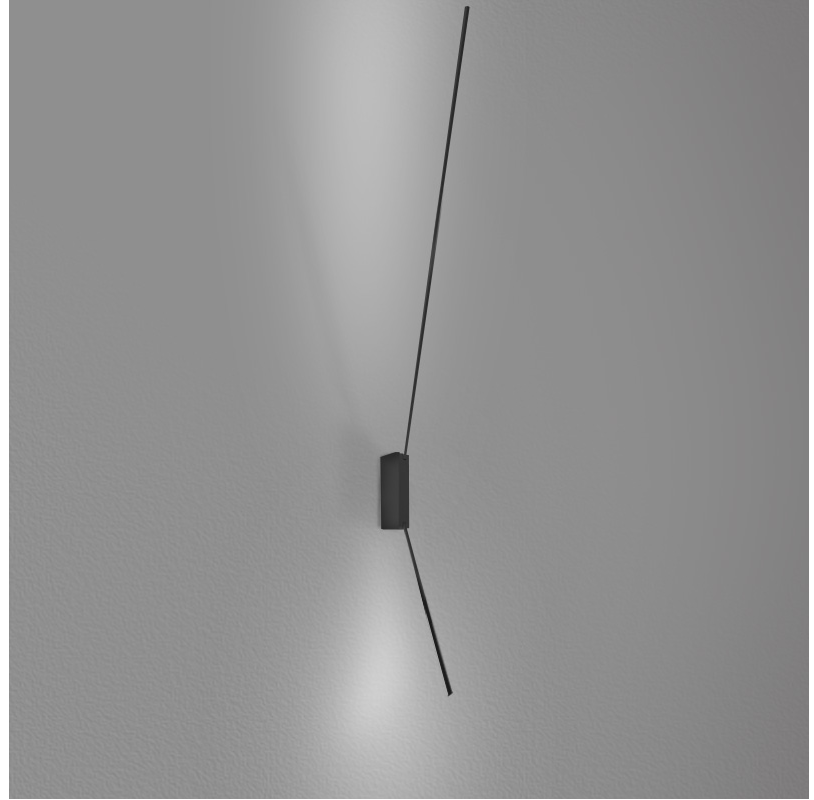

PROJECT	
TYPE	
SPECIFIER	
QUANTITY	
DATE	

SPILLO 2 ROD SURFACE

D42047- -

base number
 Color Temperature Finish Options

- To build a product code in our configurator select the specify button on the base model # product page
- To build a manual product code on this datasheet choose from the options listed below in blue font and add the suffix to the base model #

GENERAL

Series: Spillo
 Subseries: Spillo 2 Rod
 Partner: Icone
 Division: Design
 Installation: Surface
 Product Type: Wall Surface
 Mounting Location: Wall
 Light Distribution: Adjustable

PHYSICAL

Shape: Rectangle
 Width (mm): 32
 Width (in): 1 ¼
 Height (mm): 1390
 Height (in): 54 ¾
 Extension (mm): 860
 Extension (in): 33 ⅞
 Fixture Finish: WHI / WHC / BLK / BGD
 Fixture Material: Brass

LED

Color Temperature (°K): 2700 / 3000
 Nominal Lumen (lm): 1320
 CRI: >90 CRI
 Lamp Life (hrs): 50000

OPTICAL

Adjustability: Tilt 90°

RATINGS AND CERTIFICATIONS

Certified By: Certified for North American Standards
 IP rating: IP20

GENERAL

Series: Spillo
 Subseries: Spillo 2 Rod
 Partner: Icone
 Division: Design
 Installation: Recessed
 Product Type: Ceiling Recessed
 Mounting Location: Ceiling
 Light Distribution: Adjustable

PHYSICAL