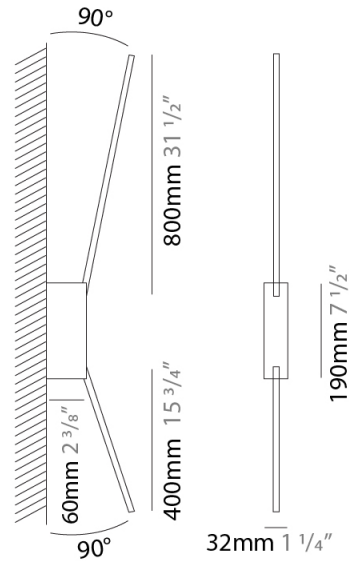

PROJECT	
TYPE	
SPECIFIER	
QUANTITY	
DATE	

SPILLO 2 ROD SURFACE

D42047- -

base number
Color   Temperature   Finish   Options

1. To build a product code in our configurator select the specify button on the base model # product page
2. To build a manual product code on this datasheet choose from the options listed below in blue font and add the suffix to the base model #

GENERAL

Series: Spillo
Subseries: Spillo 2 Rod
Partner: Icone
Division: Design
Installation: Surface
Product Type: Wall Surface
Mounting Location: Wall
Light Distribution: Adjustable

PHYSICAL

Shape: Rectangle
Width (mm): 32
Width (in): 1 ¼
Height (mm): 1390
Height (in): 54 ¾
Extension (mm): 860
Extension (in): 33 ⅞
Fixture Finish: WHI / WHC / BLK / BGD
Fixture Material: Brass

ELECTRICAL

Lamp Type: LED
Total Output Wattage (W): 15.36
Dimming: 0-10V Dimming
Driver Included: Yes
Driver Location: Integrated
Driver Type: Constant Current - 120Vac - non-dimming
Driver Class: Class 2
Input Voltage (V): 120 - 277
Output Voltage (V): 12
Upon Request: (Not included - see components) Remote: 0-10Vdc dimming / 277Vac

LED

Color Temperature (°K): 2700 / 3000
Nominal Lumen (lm): 1320
CRI: >90 CRI
Lamp Life (hrs): 50000

OPTICAL

Adjustability: Tilt 90°

RATINGS AND CERTIFICATIONS

Certified By: Certified for North American Standards
IP rating: IP20