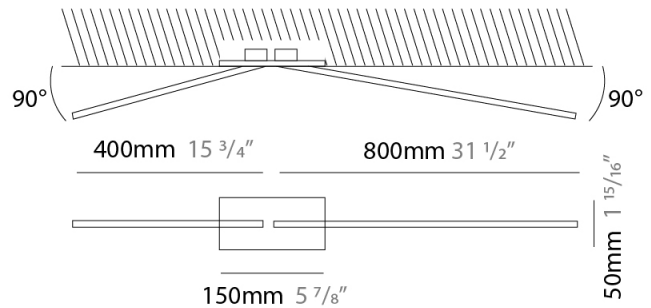

GENERAL

Series: Spillo
 Subseries: Spillo 2 Rod
 Partner: Icone
 Division: Design
 Installation: Surface
 Product Type: Wall Surface
 Mounting Location: Wall
 Light Distribution: Adjustable

PHYSICAL

Shape: Rectangle
 Width (mm): 32
 Width (in): 1 ¼
 Height (mm): 1390
 Height (in): 54 ¾
 Extension (mm): 860
 Extension (in): 33 ⅞
 Fixture Finish: WHI / WHC / BLK / BGD
 Fixture Material: Brass

Shape: Rectangle
 Length (mm): 50
 Length (in): 1 ¹⁵/₁₆
 Width (mm): 1200
 Width (in): 47 ¹/₄
 Height (mm): 800
 Height (in): 31 ¹/₂
 Fixture Finish: WHI / BLK / CHR / BGD
 Fixture Material: Brass

ELECTRICAL

LED

Color Temperature (°K): 2700 / 3000
 Nominal Lumen (lm): 1320
 CRI: >90 CRI
 Lamp Life (hrs): 50000

OPTICAL

Adjustability: Tilt 90°

RATINGS AND CERTIFICATIONS

Certified By: Certified for North American Standards
 IP rating: IP20