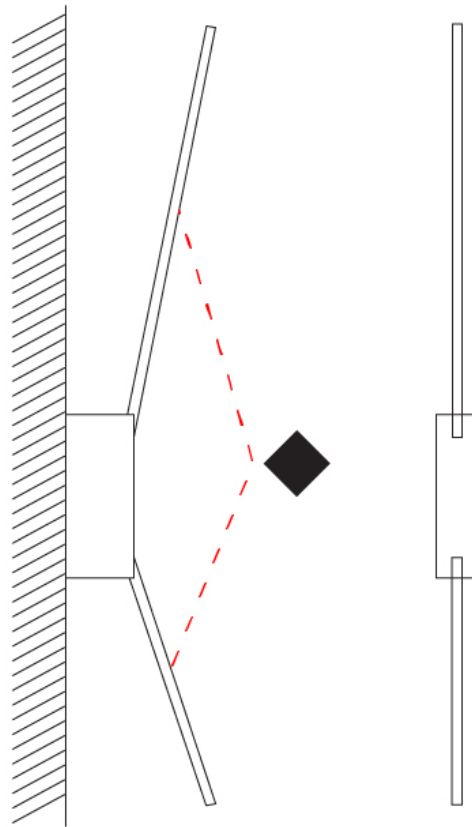

PROJECT	
TYPE	
SPECIFIER	
QUANTITY	
DATE	

SPILLO 2 ROD SURFACE

D42047- -

base number
 Color Temperature Finish Options

- To build a product code in our configurator select the specify button on the base model # product page
- To build a manual product code on this datasheet choose from the options listed below in blue font and add the suffix to the base model #

GENERAL

Series: Spillo
 Subseries: Spillo 2 Rod
 Partner: Icone
 Division: Design
 Installation: Surface
 Product Type: Wall Surface
 Mounting Location: Wall
 Light Distribution: Adjustable

PHYSICAL

Shape: Rectangle
 Width (mm): 32
 Width (in): 1 ¼
 Height (mm): 1390
 Height (in): 54 ¾
 Extension (mm): 860
 Extension (in): 33 ⅞
 Fixture Finish: WHI / WHC / BLK / BGD
 Fixture Material: Brass

SPILO 2 ROD SURFACE

D42047-

PROJECT _____

TYPE _____

SPECIFIER _____

QUANTITY _____

DATE _____

SPILLO 2 ROD RECESSED

GENERAL

Series: Spillo
 Subseries: Spillo 2 Rod
 Partner: Icone
 Division: Design
 Installation: Recessed
 Product Type: Ceiling Recessed
 Mounting Location: Ceiling
 Light Distribution: Adjustable

PHYSICAL