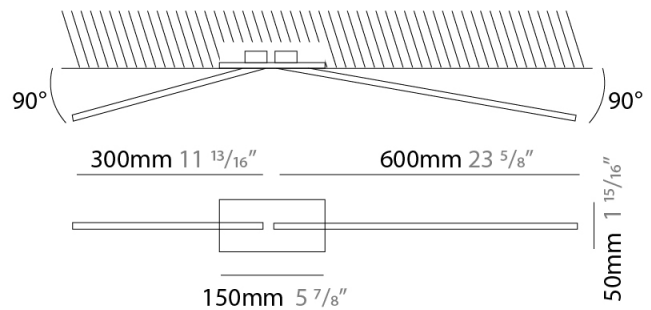

PROJECT	_____
TYPE	_____
SPECIFIER	_____
QUANTITY	_____
DATE	_____

SPILLO 2 ROD RECESSED

D46030- _____ - _____

base number   Color   Finish
_____   Temperature   Options

1. To build a product code in our configurator select the specify button on the base model # product page
2. To build a manual product code on this datasheet choose from the options listed below in blue font and add the suffix to the base model #

GENERAL

Series: Spillo
Subseries: Spillo 2 Rod
Brand: Icone
Division: Design
Mounting Type: Recessed
Mounting Location: Ceiling
Subcategory: Ambient

PHYSICAL

Shape: Rectangle
Length (mm): 50
Length (in): 1 ¹⁵/₁₆
Width (mm): 900
Width (in): 35 ⁷/₁₆
Height (mm): 600
Height (in): 23 ⁵/₈
Light Distribution: Adjustable
Fixture Finish: WHI / BLK / CHR / BGD
Fixture Material: Brass

ELECTRICAL

Lamp Type: LED
Total Output Wattage (W): 11.88
Dimming: 0-10V Dimming
Driver Included: No
Driver Location: Remote
Driver Type: Constant Voltage - 120Vac
Driver Class: Class 2
Input Voltage (V): 120
Output Voltage (V): 12
Upon Request: (Not included, see components) 0-10Vdc dimming / 277Vac

LED

Color Temperature (°K): 2700 / 3000
Nominal Lumen (lm): 990
CRI: >90 CRI
Lamp Life (hrs): 50000

OPTICAL

Adjustability: Tilt 90°

RATINGS AND CERTIFICATIONS

Certified By: Certified for North American Standards
IP rating: IP20