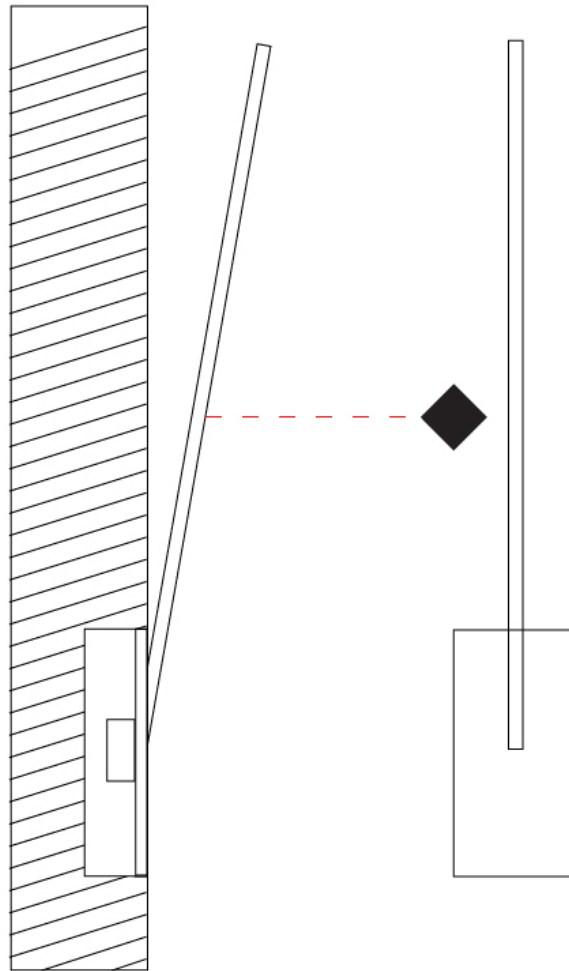

SPILLO 1 ROD RECESSED

D46013-

PROJECT _____

TYPE _____

SPECIFIER _____

QUANTITY _____

DATE _____

D