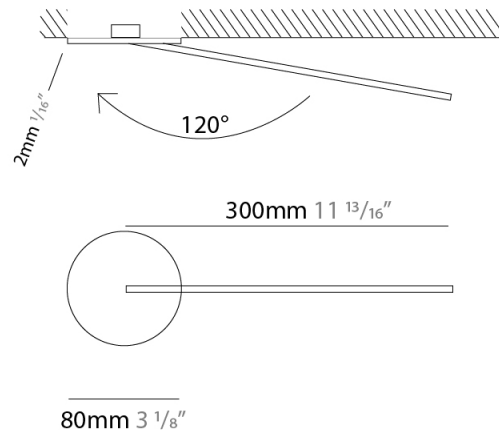

PROJECT	
TYPE	
SPECIFIER	
QUANTITY	
DATE	

SPILLO 1 ROD RECESSED

D46021- -
base number   Color   Finish
                         Temperature   Options

1. To build a product code in our configurator select the specify button on the base model # product page
2. To build a manual product code on this datasheet choose from the options listed below in blue font and add the suffix to the base model #

GENERAL

Series: Spillo
Subseries: Spillo 1 Rod
Brand: Icone
Division: Design
Mounting Type: Recessed
Mounting Location: Wall
Subcategory: Ambient

PHYSICAL

Shape: Rectangle
Width (mm): 50
Width (in): 1 ¹⁵/₁₆
Height (mm): 300
Height (in): 11 ¹³/₁₆
Light Distribution: Adjustable
Fixture Finish: WHI / BLK / CHR / BGD
Fixture Material: Brass

ELECTRICAL

Lamp Type: LED
Total Output Wattage (W): 3.96
Dimming: 0-10V Dimming
Driver Included: No
Driver Location: Remote
Driver Type: Constant Voltage - 120 / 277Vac
Driver Class: Class 2
Input Voltage (V): 120 - 277
Output Voltage (V): 12
Upon Request: (Not included, see components) 0-10Vdc dimming / 277Vac

LED

Color Temperature (°K): 2700 / 3000
Nominal Lumen (lm): 330
CRI: >90 CRI
Lamp Life (hrs): 50000

OPTICAL

Adjustability: Tilt 120°

RATINGS AND CERTIFICATIONS

Certified By: Certified for North American Standards
IP rating: IP20