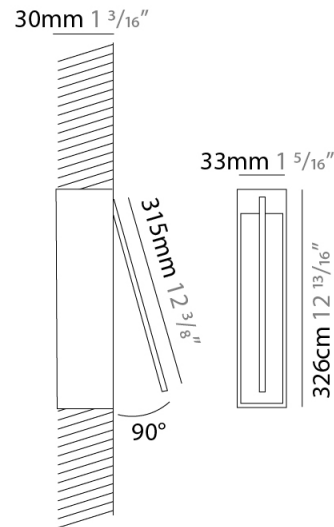

PROJECT	_____
TYPE	_____
SPECIFIER	_____
QUANTITY	_____
DATE	_____

SPILLO 1 ROD RECESSED

D46005- _____ - _____

base number   Color _____   Finish _____
Temperature   Options

1. To build a product code in our configurator select the specify button on the base model # product page
2. To build a manual product code on this datasheet choose from the options listed below in blue font and add the suffix to the base model #

GENERAL

Series: Spillo
Subseries: Spillo 1 Rod
Brand: Icone
Division: Design
Mounting Type: Recessed
Mounting Location: Wall
Subcategory: Ambient

PHYSICAL

Shape: Rectangle
Width (mm): 33
Width (in): 1 ⁵/₁₆
Height (mm): 326
Height (in): 12 ¹³/₁₆
Min. Recessing Depth (mm): 30
Min. Recessing Depth (in): 1 ³/₁₆
Light Distribution: Adjustable
[Fixture Finish: WHI / BLK / CHR / BGD](#)
Fixture Material: Brass

ELECTRICAL

Lamp Type: LED
Total Output Wattage (W): 3.96
Dimming: 0-10V Dimming
Driver Included: No
Driver Location: Remote
Driver Type: Constant Voltage - 120 / 277Vac
Driver Class: Class 2
Input Voltage (V): 120 - 277
Output Voltage (V): 12
Upon Request: (Not included, see components) 0-10Vdc dimming / 277Vac

LED

[Color Temperature (°K): 2700 / 3000](#)
Nominal Lumen (lm): 330
CRI: >90 CRI
Lamp Life (hrs): 50000

OPTICAL

Adjustability: Tilt 120°

RATINGS AND CERTIFICATIONS

Certified By: Certified for North American Standards
IP rating: IP20