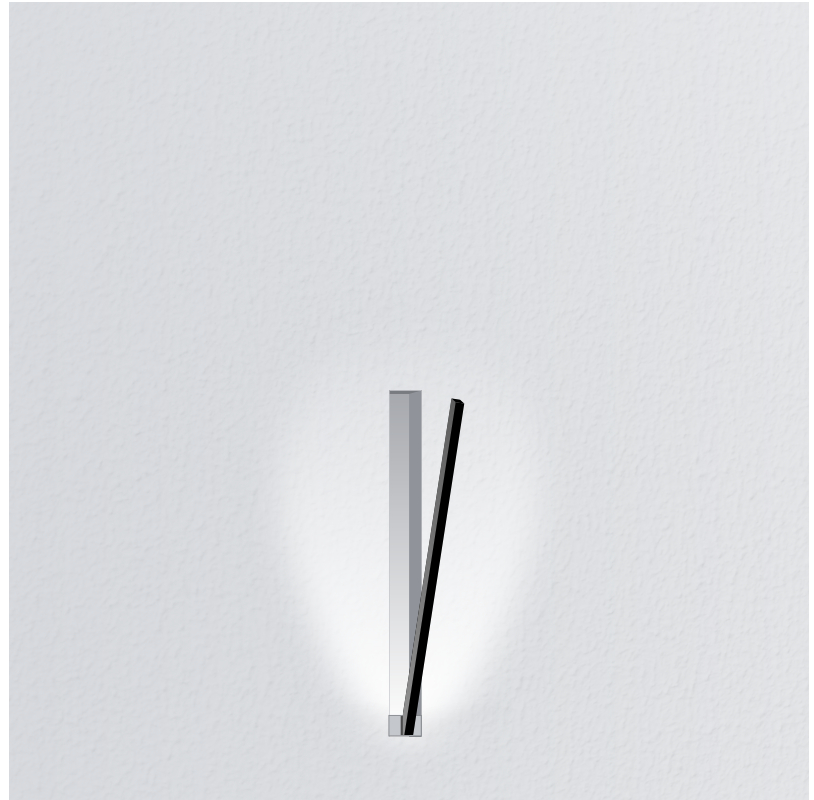

PROJECT	_____
TYPE	_____
SPECIFIER	_____
QUANTITY	_____
DATE	_____

SPILLO 1 ROD RECESSED

D46005- _____ - _____

base number   Color _____   Finish _____
Temperature   Options

1. To build a product code in our configurator select the specify button on the base model # product page
2. To build a manual product code on this datasheet choose from the options listed below in blue font and add the suffix to the base model #

GENERAL

Series: Spillo
Subseries: Spillo 1 Rod
Brand: Icone
Division: Design
Mounting Type: Recessed
Mounting Location: Wall
Subcategory: Ambient

PHYSICAL

Shape: Rectangle
Width (mm): 33
Width (in): 1 ⁵/₁₆
Height (mm): 326
Height (in): 12 ¹³/₁₆
Min. Recessing Depth (mm): 30
Min. Recessing Depth (in): 1 ³/₁₆
Light Distribution: Adjustable
[Fixture Finish: WHI / BLK / CHR / BGD](#)
Fixture Material: Brass

ELECTRICAL

Lamp Type: LED
Total Output Wattage (W): 3.96
Dimming: 0-10V Dimming
Driver Included: No
Driver Location: Remote
Driver Type: Constant Voltage - 120 / 277Vac
Driver Class: Class 2
Input Voltage (V): 120 - 277
Output Voltage (V): 12
Upon Request: (Not included, see components) 0-10Vdc dimming / 277Vac

LED

[Color Temperature (°K): 2700 / 3000](#)
Nominal Lumen (lm): 330
CRI: >90 CRI
Lamp Life (hrs): 50000

OPTICAL

Adjustability: Tilt 120°

RATINGS AND CERTIFICATIONS

Certified By: Certified for North American Standards
IP rating: IP20