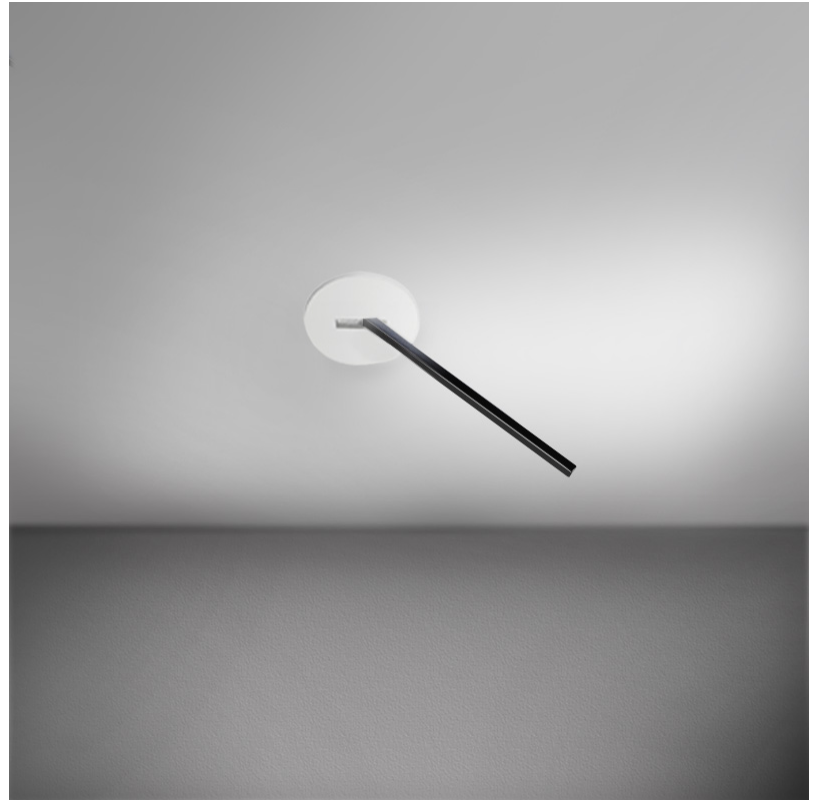

PROJECT	
TYPE	
SPECIFIER	
QUANTITY	
DATE	

SPILLO 1 ROD RECESSED

D46021- -
base number   Color   Finish
                         Temperature   Options

1. To build a product code in our configurator select the specify button on the base model # product page
2. To build a manual product code on this datasheet choose from the options listed below in blue font and add the suffix to the base model #

GENERAL

Series: Spillo
Subseries: Spillo 1 Rod
Brand: Icone
Division: Design
Mounting Type: Recessed
Mounting Location: Wall
Subcategory: Ambient

PHYSICAL

Shape: Rectangle
Width (mm): 50
Width (in): 1 ¹⁵/₁₆
Height (mm): 300
Height (in): 11 ¹³/₁₆
Light Distribution: Adjustable
Fixture Finish: WHI / BLK / CHR / BGD
Fixture Material: Brass

ELECTRICAL

Lamp Type: LED
Total Output Wattage (W): 3.96
Dimming: 0-10V Dimming
Driver Included: No
Driver Location: Remote
Driver Type: Constant Voltage - 120 / 277Vac
Driver Class: Class 2
Input Voltage (V): 120 - 277
Output Voltage (V): 12
Upon Request: (Not included, see components) 0-10Vdc dimming / 277Vac

LED

Color Temperature (°K): 2700 / 3000
Nominal Lumen (lm): 330
CRI: >90 CRI
Lamp Life (hrs): 50000

OPTICAL

Adjustability: Tilt 120°

RATINGS AND CERTIFICATIONS

Certified By: Certified for North American Standards
IP rating: IP20