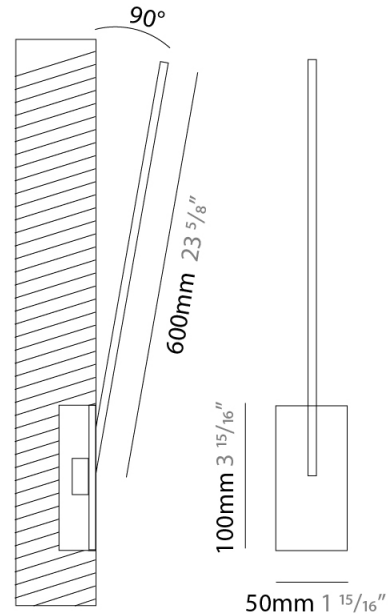

PROJECT	_____
TYPE	_____
SPECIFIER	_____
QUANTITY	_____
DATE	_____

SPILLO 1 ROD RECESSED

D46016- _____ - _____
base number   Color   Finish
                                         Temperature   Options

1. To build a product code in our configurator select the specify button on the base model # product page
2. To build a manual product code on this datasheet choose from the options listed below in blue font and add the suffix to the base model #

GENERAL

Series: Spillo
Subseries: Spillo 1 Rod
Brand: Icone
Division: Design
Mounting Type: Recessed
Mounting Location: Wall
Subcategory: Ambient

PHYSICAL

Shape: Rectangle
Width (mm): 50
Width (in): 1 15/16
Height (mm): 600
Height (in): 23 5/8
Light Distribution: Adjustable
Fixture Finish: WHI / BLK / CHR / BGD
Fixture Material: Brass

ELECTRICAL

Lamp Type: LED
Total Output Wattage (W): 7.92
Dimming: 0-10V Dimming
Driver Included: No
Driver Location: Remote
Driver Type: Constant Voltage - 120Vac
Driver Class: Class 2
Input Voltage (V): 120
Output Voltage (V): 12
Upon Request: (Not included, see components) 0-10Vdc dimming / 277Vac

LED

Color Temperature (°K): 2700 / 3000
Nominal Lumen (lm): 660
CRI: >90 CRI
Lamp Life (hrs): 50000

OPTICAL

Adjustability: Tilt 120°

RATINGS AND CERTIFICATIONS

Certified By: Certified for North American Standards
IP rating: IP20