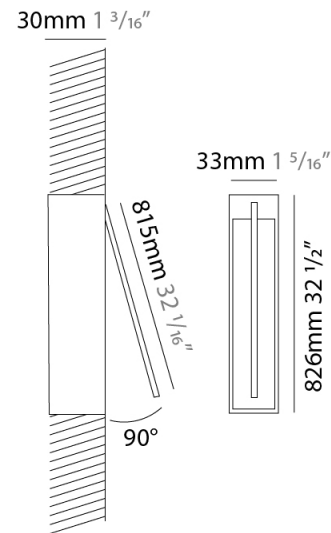

SPILLO 1 ROD RECESSED

D46009- -

base number
Color   Temperature   Finish   Options

1. To build a product code in our configurator select the specify button on the base model # product page
2. To build a manual product code on this datasheet choose from the options listed below in blue font and add the suffix to the base model #

GENERAL

Series: Spillo
Subseries: Spillo 1 Rod
Brand: Icone
Division: Design
Mounting Type: Recessed
Mounting Location: Wall
Subcategory: Ambient

PHYSICAL

Shape: Rectangle
Width (mm): 33
Width (in): 1 ⁵/₁₆
Height (mm): 826
Height (in): 32 ¹/₂
Min. Recessing Depth (mm): 30
Min. Recessing Depth (in): 1 ³/₁₆
Light Distribution: Adjustable
Fixture Finish: WHI / BLK / CHR / BGD
Fixture Material: Brass

ELECTRICAL

Lamp Type: LED
Total Output Wattage (W): 10.56
Dimming: 0-10V Dimming
Driver Included: No
Driver Location: Remote
Driver Type: Constant Voltage - 120Vac
Driver Class: Class 2
Input Voltage (V): 120
Output Voltage (V): 12
Upon Request: (Not included, see components) 0-10Vdc dimming / 277Vac

LED

Color Temperature (°K): 2700 / 3000
Nominal Lumen (lm): 880
CRI: >90 CRI
Lamp Life (hrs): 50000

OPTICAL

Adjustability: Tilt 120°

RATINGS AND CERTIFICATIONS

Certified By: Certified for North American Standards
IP rating: IP20

PROJECT
TYPE
SPECIFIER
QUANTITY
DATE