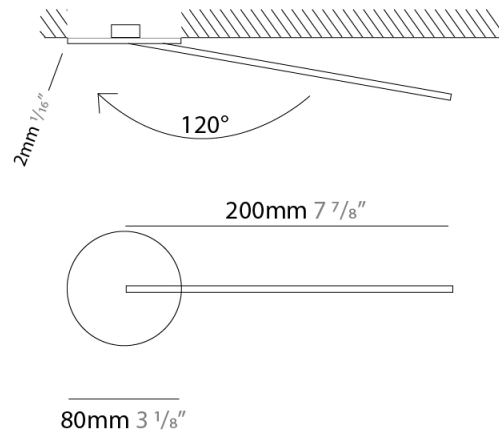

PROJECT
TYPE
SPECIFIER
QUANTITY
DATE

SPILLO 1 ROD RECESSED

D46020- -
base number   Color   Finish
                          Temperature   Options

1. To build a product code in our configurator select the specify button on the base model # product page
2. To build a manual product code on this datasheet choose from the options listed below in blue font and add the suffix to the base model #

GENERAL

Series: Spillo
Subseries: Spillo 1 Rod
Brand: Icone
Division: Design
Mounting Type: Recessed
Mounting Location: Wall
Subcategory: Ambient

PHYSICAL

Shape: Rectangle
Width (mm): 50
Width (in): 1 ¹⁵/₁₆
Height (mm): 200
Height (in): 7 ⁷/₈
Light Distribution: Adjustable
Fixture Finish: WHI / BLK / CHR / BGD
Fixture Material: Brass

ELECTRICAL

Lamp Type: LED
Total Output Wattage (W): 2.64
Dimming: 0-10V Dimming
Driver Included: No
Driver Location: Remote
Driver Type: Constant Voltage - 120 / 277Vac
Driver Class: Class 2
Input Voltage (V): 120 - 277
Output Voltage (V): 12
Upon Request: (Not included, see components) 0-10Vdc dimming / 277Vac

LED

Color Temperature (°K): 2700 / 3000
Nominal Lumen (lm): 220
CRI: >90 CRI
Lamp Life (hrs): 50000

OPTICAL

Adjustability: Tilt 120°

RATINGS AND CERTIFICATIONS

Certified By: Certified for North American Standards
IP rating: IP20