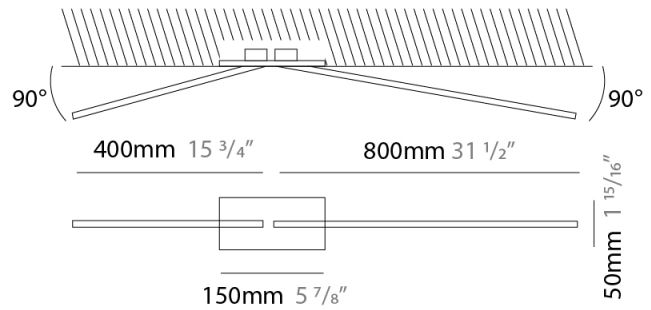

SPILLO 2 ROD RECESSED

D46031- -

base number   Color   Finish
Temperature   Options

1. To build a product code in our configurator select the specify button on the base model # product page
2. To build a manual product code on this datasheet choose from the options listed below in blue font and add the suffix to the base model #

GENERAL

Series: Spillo
Subseries: Spillo 2 Rod
Brand: Icone
Division: Design
Mounting Type: Recessed
Mounting Location: Ceiling
Subcategory: Ambient

PHYSICAL

Shape: Rectangle
Length (mm): 50
Length (in): 1 ¹⁵/₁₆
Width (mm): 1200
Width (in): 47 ¹/₄
Height (mm): 800
Height (in): 31 ¹/₂
Light Distribution: Adjustable
Fixture Finish: WHI / BLK / CHR / BGD
Fixture Material: Brass

ELECTRICAL

Lamp Type: LED
Total Output Wattage (W): 15.36
Dimming: 0-10V Dimming
Driver Included: No
Driver Location: Remote
Driver Type: Constant Voltage - 120Vac
Driver Class: Class 2
Input Voltage (V): 120 - 277
Output Voltage (V): 12
Upon Request: (Not included, see components) 0-10Vdc dimming / 277Vac

LED

Color Temperature (°K): 2700 / 3000
Nominal Lumen (lm): 1320
CRI: >90 CRI
Lamp Life (hrs): 50000

OPTICAL

Adjustability: Tilt 90°

RATINGS AND CERTIFICATIONS

Certified By: Certified for North American Standards
IP rating: IP20

PROJECT	_____
TYPE	_____
SPECIFIER	_____
QUANTITY	_____
DATE	_____