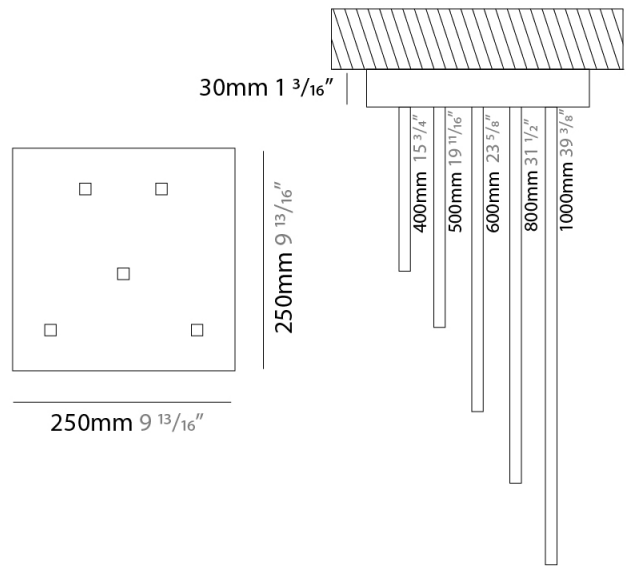

SPILLO 5 ROD RECESSED

D46017- _____ - _____
base number   Color   Finish
                         Temperature   Options

1. To build a product code in our configurator select the specify button on the base model # product page
2. To build a manual product code on this datasheet choose from the options listed below in blue font and add the suffix to the base model #

GENERAL

Series: Spillo
Subseries: Spillo 5 Rod
Brand: Icone
Division: Design
Mounting Type: Recessed
Mounting Location: Ceiling
Subcategory: Ambient

PHYSICAL

Shape: Abstract
Width (mm): 50
Width (in): 1 ¹⁵/₁₆
Height (mm): 1000
Height (in): 39 ³/₈
Light Distribution: Adjustable
Fixture Finish: WHI / BLK / CHR / BGD
Fixture Material: Brass

ELECTRICAL

Lamp Type: LED
Total Output Wattage (W): 45.72
Dimming: 0-10V Dimming
Driver Included: No
Driver Location: Remote
Driver Type: Constant Voltage - 120 / 277Vac
Driver Class: Class 2
Input Voltage (V): 120 - 277
Output Voltage (V): 12
Upon Request: (Not included, see components) 0-10Vdc dimming / 277Vac

LED

Color Temperature (°K): 2700 / 3000
Nominal Lumen (lm): 3850
CRI: >90 CRI
Lamp Life (hrs): 50000

OPTICAL

Adjustability: Tilt 120°

RATINGS AND CERTIFICATIONS

Certified By: Certified for North American Standards
IP rating: IP20