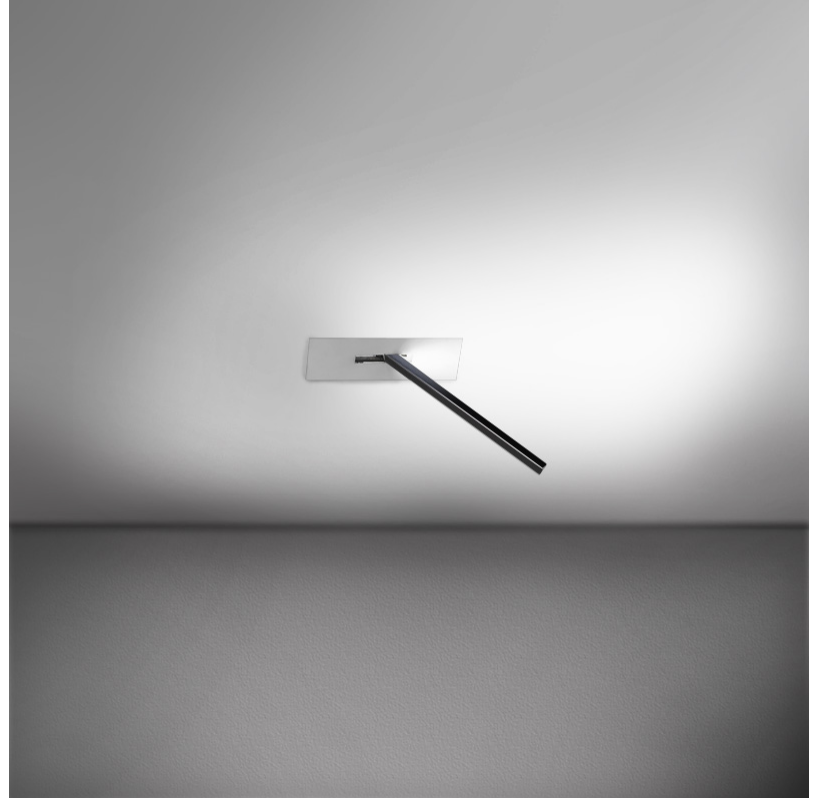

PROJECT	_____
TYPE	_____
SPECIFIER	_____
QUANTITY	_____
DATE	_____

SPILLO 1 ROD RECESSED

D46012- _____ - _____
base number   Color   Finish
                          Temperature   Options

1. To build a product code in our configurator select the specify button on the base model # product page
2. To build a manual product code on this datasheet choose from the options listed below in blue font and add the suffix to the base model #

GENERAL

Series: Spillo
Subseries: Spillo 1 Rod
Brand: Icone
Division: Design
Mounting Type: Recessed
Mounting Location: Wall
Subcategory: Ambient

PHYSICAL

Shape: Rectangle
Width (mm): 50
Width (in): 1 15/16
Height (mm): 200
Height (in): 7 7/8
Light Distribution: Adjustable
Fixture Finish: WHI / BLK / CHR / BGD
Fixture Material: Brass

ELECTRICAL

Lamp Type: LED
Total Output Wattage (W): 2.64
Dimming: 0-10V Dimming
Driver Included: No
Driver Location: Remote
Driver Type: Constant Voltage - 120 / 277Vac
Driver Class: Class 2
Input Voltage (V): 120 - 277
Output Voltage (V): 12
Upon Request: (Not included, see components) 0-10Vdc dimming / 277Vac

LED

Color Temperature (°K): 2700 / 3000
Nominal Lumen (lm): 220
CRI: >90 CRI
Lamp Life (hrs): 50000

OPTICAL

Adjustability: Tilt 120°

RATINGS AND CERTIFICATIONS

Certified By: Certified for North American Standards
IP rating: IP20