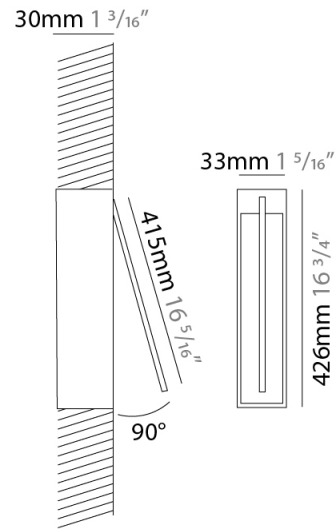

SPILLO 1 ROD RECESSED

D46006- -

base number
Color   Finish
Temperature   Options

1. To build a product code in our configurator select the specify button on the base model # product page
2. To build a manual product code on this datasheet choose from the options listed below in blue font and add the suffix to the base model #

GENERAL

Series: Spillo
Subseries: Spillo 1 Rod
Brand: Icone
Division: Design
Mounting Type: Recessed
Mounting Location: Wall
Subcategory: Ambient

PHYSICAL

Shape: Rectangle
Width (mm): 33
Width (in): 1 ⁵/₁₆
Height (mm): 426
Height (in): 16 ³/₄
Min. Recessing Depth (mm): 30
Min. Recessing Depth (in): 1 ³/₁₆
Light Distribution: Adjustable
Fixture Finish: WHI / BLK / CHR / BGD
Fixture Material: Brass

ELECTRICAL

Lamp Type: LED
Total Output Wattage (W): 4.8
Dimming: 0-10V Dimming
Driver Included: No
Driver Location: Remote
Driver Type: Constant Voltage - 120Vac
Driver Class: Class 2
Input Voltage (V): 120
Output Voltage (V): 12
Upon Request: (Not included, see components) 0-10Vdc dimming / 277Vac

LED

Color Temperature (°K): 2700 / 3000
Nominal Lumen (lm): 440
CRI: >90 CRI
Lamp Life (hrs): 50000

OPTICAL

Adjustability: Tilt 120°

RATINGS AND CERTIFICATIONS

Certified By: Certified for North American Standards
IP rating: IP20

PROJECT
TYPE
SPECIFIER
QUANTITY
DATE