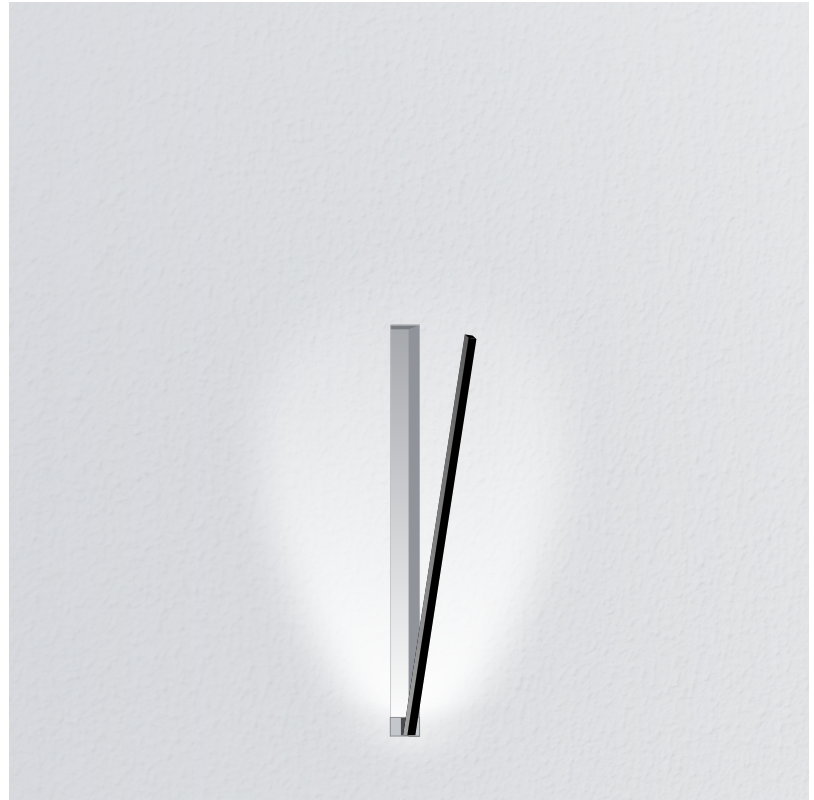

SPILLO 1 ROD RECESSED

D46006- -

base number
Color   Finish
Temperature   Options

1. To build a product code in our configurator select the specify button on the base model # product page
2. To build a manual product code on this datasheet choose from the options listed below in blue font and add the suffix to the base model #

GENERAL

Series: Spillo
Subseries: Spillo 1 Rod
Brand: Icone
Division: Design
Mounting Type: Recessed
Mounting Location: Wall
Subcategory: Ambient

PHYSICAL

Shape: Rectangle
Width (mm): 33
Width (in): 1 ⁵/₁₆
Height (mm): 426
Height (in): 16 ³/₄
Min. Recessing Depth (mm): 30
Min. Recessing Depth (in): 1 ³/₁₆
Light Distribution: Adjustable
Fixture Finish: WHI / BLK / CHR / BGD
Fixture Material: Brass

ELECTRICAL

Lamp Type: LED
Total Output Wattage (W): 4.8
Dimming: 0-10V Dimming
Driver Included: No
Driver Location: Remote
Driver Type: Constant Voltage - 120Vac
Driver Class: Class 2
Input Voltage (V): 120
Output Voltage (V): 12
Upon Request: (Not included, see components) 0-10Vdc dimming / 277Vac

LED

Color Temperature (°K): 2700 / 3000
Nominal Lumen (lm): 440
CRI: >90 CRI
Lamp Life (hrs): 50000

OPTICAL

Adjustability: Tilt 120°

RATINGS AND CERTIFICATIONS

Certified By: Certified for North American Standards
IP rating: IP20

PROJECT
TYPE
SPECIFIER
QUANTITY
DATE