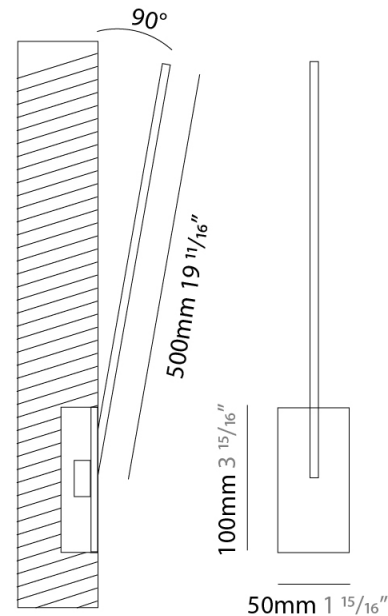

PROJECT	_____
TYPE	_____
SPECIFIER	_____
QUANTITY	_____
DATE	_____

SPILLO 1 ROD RECESSED

D46015- _____ - _____
base number   Color   Finish
                          Temperature   Options

1. To build a product code in our configurator select the specify button on the base model # product page
2. To build a manual product code on this datasheet choose from the options listed below in blue font and add the suffix to the base model #

GENERAL

Series: Spillo
Subseries: Spillo 1 Rod
Brand: Icone
Division: Design
Mounting Type: Recessed
Mounting Location: Wall
Subcategory: Ambient

PHYSICAL

Shape: Rectangle
Width (mm): 50
Width (in): 1 15/16
Height (mm): 500
Height (in): 19 11/16
Light Distribution: Adjustable
Fixture Finish: WHI / BLK / CHR / BGD
Fixture Material: Brass

ELECTRICAL

Lamp Type: LED
Total Output Wattage (W): 6.6
Dimming: 0-10V Dimming
Driver Included: No
Driver Location: Remote
Driver Type: Constant Voltage - 120Vac
Driver Class: Class 2
Input Voltage (V): 120
Output Voltage (V): 12
Upon Request: (Not included, see components) 0-10Vdc dimming / 277Vac

LED

Color Temperature (°K): 2700 / 3000
Nominal Lumen (lm): 550
CRI: >90 CRI
Lamp Life (hrs): 50000

OPTICAL

Adjustability: Tilt 120°

RATINGS AND CERTIFICATIONS

Certified By: Certified for North American Standards
IP rating: IP20