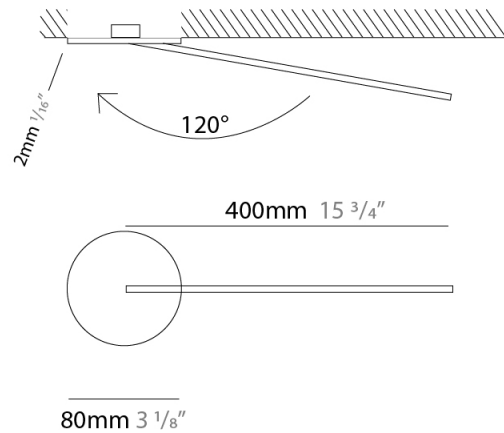

GENERAL

Series: Spillo
 Subseries: Spillo 1 Rod
 Brand: Icone
 Division: Design
 Mounting Type: Recessed
 Mounting Location: Wall
 Subcategory: Ambient

PHYSICAL

Shape: Rectangle
 Width (mm): 33
 Width (in): 1 ⁵/₁₆
 Height (mm): 826
 Height (in): 32 ¹/₂
 Min. Recessing Depth (mm): 30
 Min. Recessing Depth (in): 1 ³/₁₆
 Light Distribution: Adjustable
[Fixture Finish: WHI / BLK / CHR / BGD](#)
 Fixture Material: Brass

LED

Color Temperature (°K): 2700 / 3000
 Nominal Lumen (lm): 440
 CRI: >90 CRI
 Lamp Life (hrs): 50000

OPTICAL

Adjustability: Tilt 120°

RATINGS AND CERTIFICATIONS

Certified By: Certified for North American Standards
 IP rating: IP20