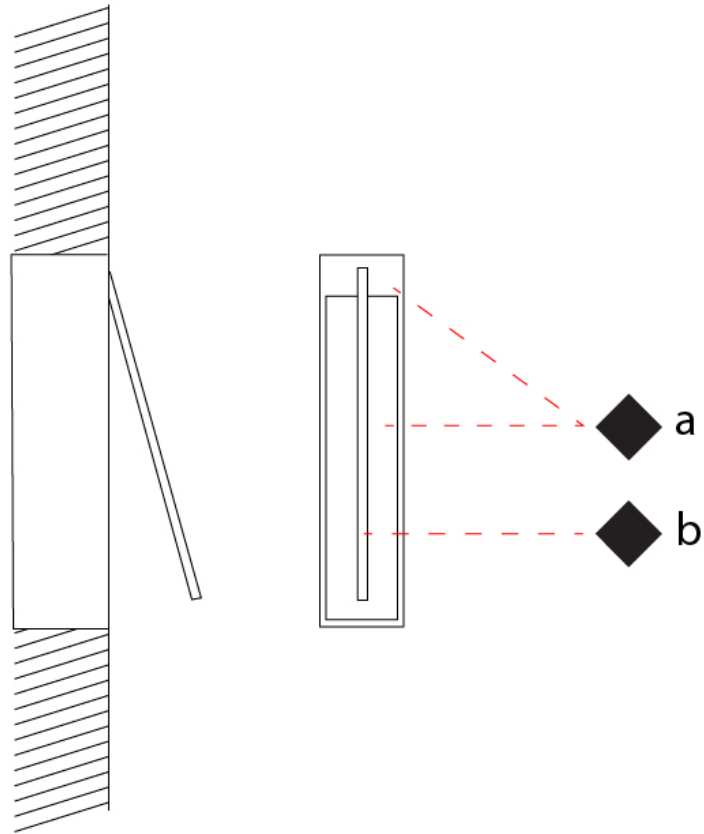

SPILO 1 ROD RECESSED

D46006-

PROJECT _____

TYPE _____

SPECIFIER _____

QUANTITY _____

DATE _____

D