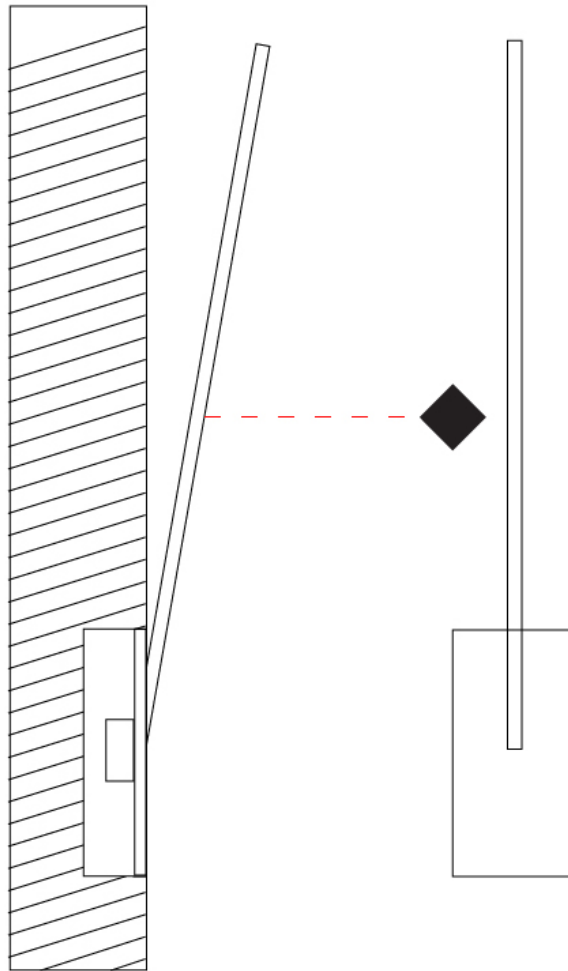

SPILLO 1 ROD RECESSED

D46015-

PROJECT _____

TYPE _____

SPECIFIER _____

QUANTITY _____

DATE _____

D