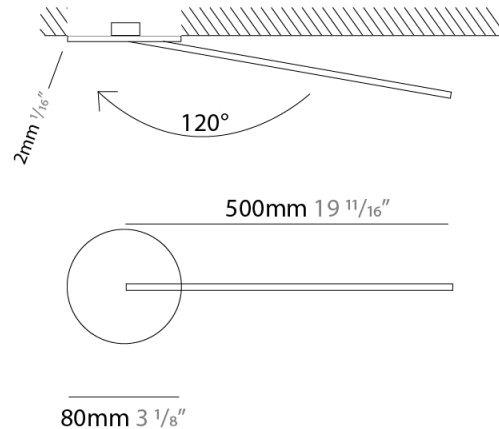

PROJECT	_____
TYPE	_____
SPECIFIER	_____
QUANTITY	_____
DATE	_____

SPILLO 1 ROD RECESSED

D46023- _____ - _____
base number   Color   Finish
                         Temperature   Options

1. To build a product code in our configurator select the specify button on the base model # product page
2. To build a manual product code on this datasheet choose from the options listed below in blue font and add the suffix to the base model #

GENERAL

Series: Spillo
Subseries: Spillo 1 Rod
Brand: Icone
Division: Design
Mounting Type: Recessed
Mounting Location: Wall
Subcategory: Ambient

PHYSICAL

Shape: Rectangle
Width (mm): 50
Width (in): 1 ¹⁵/₁₆
Height (mm): 500
Height (in): 19 ¹¹/₁₆
Light Distribution: Adjustable
Fixture Finish: WHI / BLK / CHR / BGD
Fixture Material: Brass

ELECTRICAL

Lamp Type: LED
Total Output Wattage (W): 6.6
Dimming: 0-10V Dimming
Driver Included: No
Driver Location: Remote
Driver Type: Constant Voltage - 120Vac
Driver Class: Class 2
Input Voltage (V): 120
Output Voltage (V): 12
Upon Request: (Not included, see components) 0-10Vdc dimming / 277Vac

LED

Color Temperature (°K): 2700 / 3000
Nominal Lumen (lm): 550
CRI: >90 CRI
Lamp Life (hrs): 50000

OPTICAL

Adjustability: Tilt 120°

RATINGS AND CERTIFICATIONS

Certified By: Certified for North American Standards
IP rating: IP20