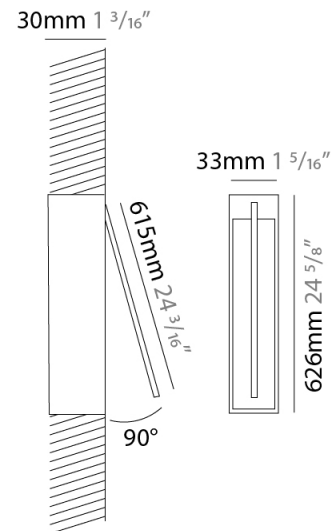

SPILLO 1 ROD RECESSED

D46008- -

base number
Color   Finish
Temperature   Options

1. To build a product code in our configurator select the specify button on the base model # product page
2. To build a manual product code on this datasheet choose from the options listed below in blue font and add the suffix to the base model #

GENERAL

Series: Spillo
Subseries: Spillo 1 Rod
Brand: Icone
Division: Design
Mounting Type: Recessed
Mounting Location: Wall
Subcategory: Ambient

PHYSICAL

Shape: Rectangle
Width (mm): 33
Width (in): 1 ⁵/₁₆
Height (mm): 626
Height (in): 24 ⁵/₈
Min. Recessing Depth (mm): 30
Min. Recessing Depth (in): 1 ³/₁₆
Light Distribution: Adjustable
Fixture Finish: WHI / BLK / CHR / BGD
Fixture Material: Brass

ELECTRICAL

Lamp Type: LED
Total Output Wattage (W): 7.92
Dimming: 0-10V Dimming
Driver Included: No
Driver Location: Remote
Driver Type: Constant Voltage - 120Vac
Driver Class: Class 2
Input Voltage (V): 120
Output Voltage (V): 12
Upon Request: (Not included, see components) 0-10Vdc dimming / 277Vac

LED

Color Temperature (°K): 2700 / 3000
Nominal Lumen (lm): 660
CRI: >90 CRI
Lamp Life (hrs): 50000

OPTICAL

Adjustability: Tilt 120°

RATINGS AND CERTIFICATIONS

Certified By: Certified for North American Standards
IP rating: IP20

PROJECT
TYPE
SPECIFIER
QUANTITY
DATE