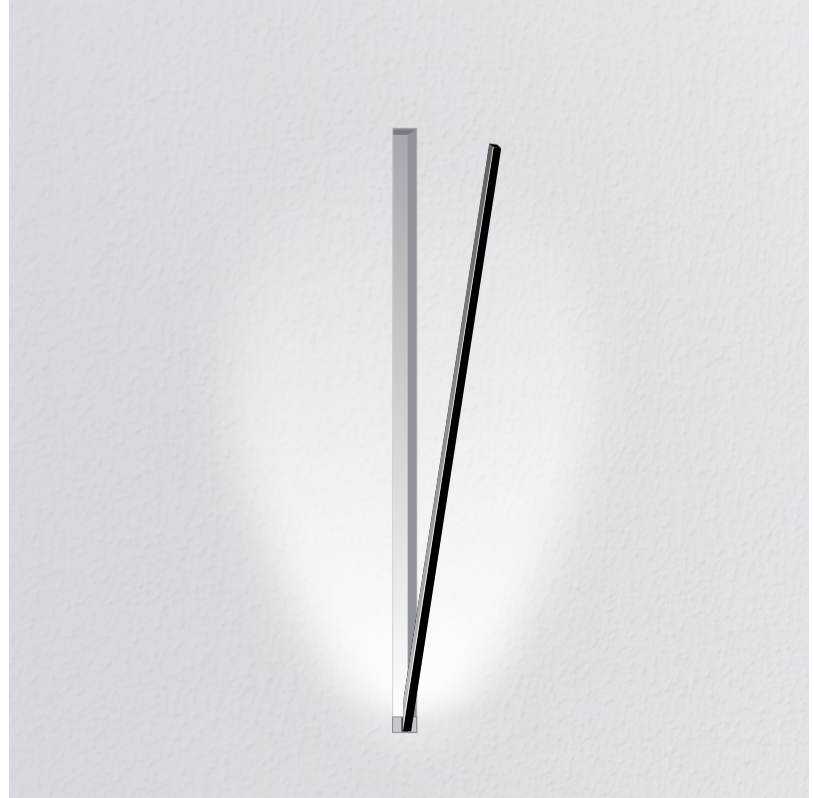

PROJECT	_____
TYPE	_____
SPECIFIER	_____
QUANTITY	_____
DATE	_____

SPILLO 1 ROD RECESSED

D46009- _____ - _____

base number   Color   Finish
_____   Temperature   Options

1. To build a product code in our configurator select the specify button on the base model # product page
2. To build a manual product code on this datasheet choose from the options listed below in blue font and add the suffix to the base model #

GENERAL

Series: Spillo
Subseries: Spillo 1 Rod
Brand: Icone
Division: Design
Mounting Type: Recessed
Mounting Location: Wall
Subcategory: Ambient

PHYSICAL

Shape: Rectangle
Width (mm): 33
Width (in): 1 ⁵/₁₆
Height (mm): 826
Height (in): 32 ¹/₂
Min. Recessing Depth (mm): 30
Min. Recessing Depth (in): 1 ³/₁₆
Light Distribution: Adjustable
[Fixture Finish: WHI / BLK / CHR / BGD](#)
Fixture Material: Brass

ELECTRICAL

Lamp Type: LED
Total Output Wattage (W): 10.56
Dimming: 0-10V Dimming
Driver Included: No
Driver Location: Remote
Driver Type: Constant Voltage - 120Vac
Driver Class: Class 2
Input Voltage (V): 120
Output Voltage (V): 12
Upon Request: (Not included, see components) 0-10Vdc dimming / 277Vac

LED

[Color Temperature (°K): 2700 / 3000](#)
Nominal Lumen (lm): 880
CRI: >90 CRI
Lamp Life (hrs): 50000

OPTICAL

Adjustability: Tilt 120°

RATINGS AND CERTIFICATIONS

Certified By: Certified for North American Standards
IP rating: IP20