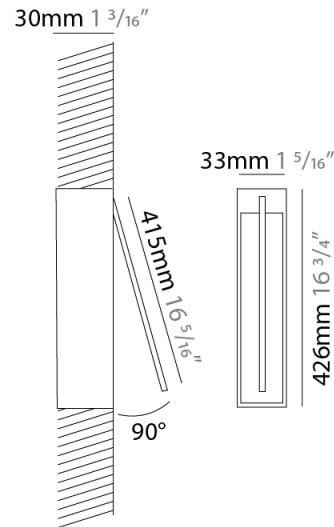

SPILLO 1 ROD RECESSED

D46006- -

base number
Color   Finish
Temperature   Options

1. To build a product code in our configurator select the specify button on the base model # product page
2. To build a manual product code on this datasheet choose from the options listed below in blue font and add the suffix to the base model #

GENERAL

Series: Spillo
Subseries: Spillo 1 Rod
Brand: Icone
Division: Design
Mounting Type: Recessed
Mounting Location: Wall
Subcategory: Ambient

PHYSICAL

Shape: Rectangle
Width (mm): 33
Width (in): 1 ⁵/₁₆
Height (mm): 426
Height (in): 16 ³/₄
Min. Recessing Depth (mm): 30
Min. Recessing Depth (in): 1 ³/₁₆
Light Distribution: Adjustable
Fixture Finish: WHI / BLK / CHR / BGD
Fixture Material: Brass

ELECTRICAL

Lamp Type: LED
Total Output Wattage (W): 4.8
Dimming: 0-10V Dimming
Driver Included: No
Driver Location: Remote
Driver Type: Constant Voltage - 120Vac
Driver Class: Class 2
Input Voltage (V): 120
Output Voltage (V): 12
Upon Request: (Not included, see components) 0-10Vdc dimming / 277Vac

LED

Color Temperature (°K): 2700 / 3000
Nominal Lumen (lm): 440
CRI: >90 CRI
Lamp Life (hrs): 50000

OPTICAL

Adjustability: Tilt 120°

RATINGS AND CERTIFICATIONS

Certified By: Certified for North American Standards
IP rating: IP20

PROJECT
TYPE
SPECIFIER
QUANTITY
DATE