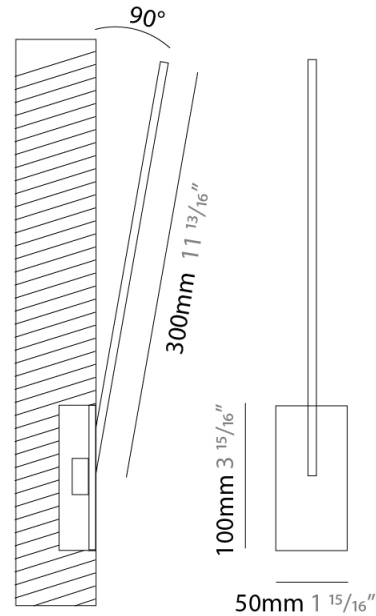

PROJECT	_____
TYPE	_____
SPECIFIER	_____
QUANTITY	_____
DATE	_____

SPILLO 1 ROD RECESSED

D46013- _____ - _____
base number   Color   Finish
                          Temperature   Options

1. To build a product code in our configurator select the specify button on the base model # product page
2. To build a manual product code on this datasheet choose from the options listed below in blue font and add the suffix to the base model #

GENERAL

Series: Spillo
Subseries: Spillo 1 Rod
Brand: Icone
Division: Design
Mounting Type: Recessed
Mounting Location: Wall
Subcategory: Ambient

PHYSICAL

Shape: Rectangle
Width (mm): 50
Width (in): 1 15/16
Height (mm): 300
Height (in): 11 13/16
Light Distribution: Adjustable
Fixture Finish: WHI / BLK / CHR / BGD
Fixture Material: Brass

ELECTRICAL

Lamp Type: LED
Total Output Wattage (W): 3.96
Dimming: 0-10V Dimming
Driver Included: No
Driver Location: Remote
Driver Type: Constant Voltage - 120 / 277Vac
Driver Class: Class 2
Input Voltage (V): 120 - 277
Output Voltage (V): 12
Upon Request: (Not included, see components) 0-10Vdc dimming / 277Vac

LED

Color Temperature (°K): 2700 / 3000
Nominal Lumen (lm): 330
CRI: >90 CRI
Lamp Life (hrs): 50000

OPTICAL

Adjustability: Tilt 120°

RATINGS AND CERTIFICATIONS

Certified By: Certified for North American Standards
IP rating: IP20