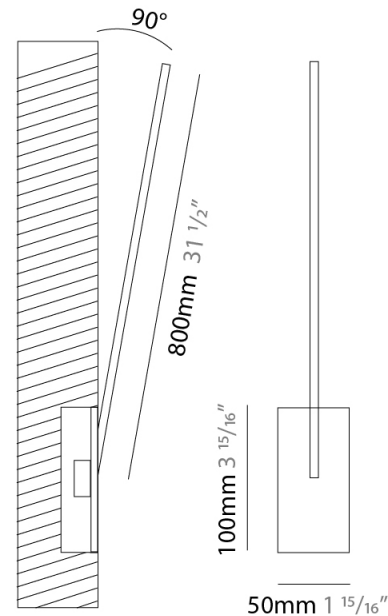

PROJECT
TYPE
SPECIFIER
QUANTITY
DATE

SPILLO 1 ROD RECESSED

D46018- -
base number   Color   Finish
                         Temperature   Options

1. To build a product code in our configurator select the specify button on the base model # product page
2. To build a manual product code on this datasheet choose from the options listed below in blue font and add the suffix to the base model #

GENERAL

Series: Spillo
Subseries: Spillo 1 Rod
Brand: Icone
Division: Design
Mounting Type: Recessed
Mounting Location: Wall
Subcategory: Ambient

PHYSICAL

Shape: Rectangle
Width (mm): 50
Width (in): 1 15/16
Height (mm): 800
Height (in): 31 1/2
Light Distribution: Adjustable
Fixture Finish: WHI / BLK / CHR / BGD
Fixture Material: Brass

ELECTRICAL

Lamp Type: LED
Total Output Wattage (W): 10.56
Dimming: 0-10V Dimming
Driver Included: No
Driver Location: Remote
Driver Type: Constant Voltage - 120Vac
Driver Class: Class 2
Input Voltage (V): 120
Output Voltage (V): 12
Upon Request: (Not included, see components) 0-10Vdc dimming / 277Vac

LED

Color Temperature (°K): 2700 / 3000
Nominal Lumen (lm): 880
CRI: >90 CRI
Lamp Life (hrs): 50000

OPTICAL

Adjustability: Tilt 120°

RATINGS AND CERTIFICATIONS

Certified By: Certified for North American Standards
IP rating: IP20