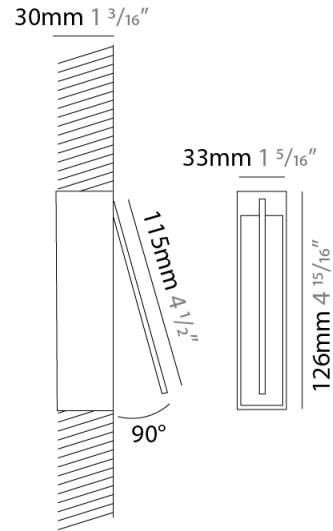

GENERAL

Series: Spillo
 Subseries: Spillo 1 Rod
 Brand: Icone
 Division: Design
 Mounting Type: Recessed
 Mounting Location: Wall
 Subcategory: Ambient

PHYSICAL

Shape: Rectangle
 Width (mm): 33
 Width (in): 1 ⁵/₁₆
 Height (mm): 126
 Height (in): 4 ¹⁵/₁₆
 Min. Recessing Depth (mm): 30
 Min. Recessing Depth (in): 1 ³/₁₆
 Light Distribution: Adjustable
[Fixture Finish: WHI / BLK / CHR / BGD](#)
 Fixture Material: Brass

LED

[Color Temperature \(°K\): 2700 / 3000](#)
 Nominal Lumen (lm): 110
 CRI: >90 CRI
 Lamp Life (hrs): 50000

OPTICAL

Adjustability: Tilt 120°

RATINGS AND CERTIFICATIONS

Certified By: Certified for North American Standards
 IP rating: IP20

GENERAL

Series: Spillo
 Subseries: Spillo 1 Rod
 Brand: Icone
 Division: Design
 Mounting Type: Recessed
 Mounting Location: Wall
 Subcategory: Ambient

PHYSICAL

Shape: Rectangle
 Width (mm): 33
 Width (in): 1 ⁵/₁₆
 Height (mm): 226
 Height (in): 8 ⁷/₈
 Min. Recessing Depth (mm): 30
 Min. Recessing Depth (in): 1 ³/₁₆
 Light Distribution: Adjustable
[Fixture Finish: WHI / BLK / CHR / BGD](#)
 Fixture Material: Brass