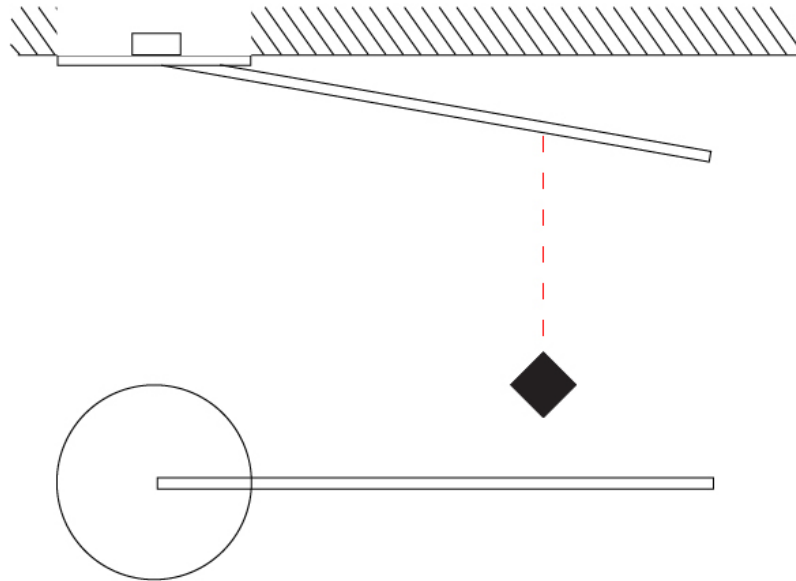

SPILO 1 ROD RECESSED

D46024-

PROJECT

TYPE

SPECIFIER

QUANTITY

DATE

D