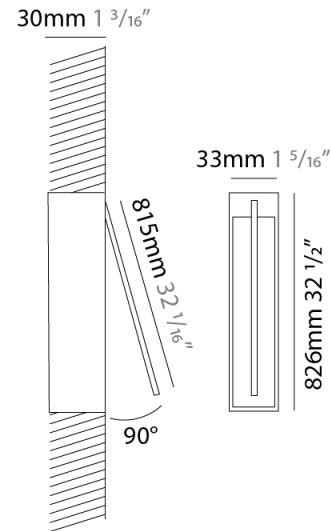

GENERAL

Series: Spillo
 Subseries: Spillo 1 Rod
 Brand: Icone
 Division: Design
 Mounting Type: Recessed
 Mounting Location: Wall
 Subcategory: Ambient

PHYSICAL

Shape: Rectangle
 Width (mm): 33
 Width (in): 1 ⁵/₁₆
 Height (mm): 126
 Height (in): 4 ¹⁵/₁₆
 Min. Recessing Depth (mm): 30
 Min. Recessing Depth (in): 1 ³/₁₆
 Light Distribution: Adjustable
[Fixture Finish: WHI / BLK / CHR / BGD](#)
 Fixture Material: Brass

GENERAL

Series: Spillo
 Subseries: Spillo 1 Rod
 Brand: Icone
 Division: Design
 Mounting Type: Recessed
 Mounting Location: Wall
 Subcategory: Ambient

PHYSICAL

Shape: Rectangle
 Width (mm): 33
 Width (in): 1 ⁵/₁₆
 Height (mm): 226
 Height (in): 8 ⁷/₈
 Min. Recessing Depth (mm): 30
 Min. Recessing Depth (in): 1 ³/₁₆
 Light Distribution: Adjustable
[Fixture Finish: WHI / BLK / CHR / BGD](#)
 Fixture Material: Brass

GENERAL

Series: Spillo
 Subseries: Spillo 1 Rod
 Brand: Icone
 Division: Design
 Mounting Type: Recessed
 Mounting Location: Wall
 Subcategory: Ambient

PHYSICAL

Shape: Rectangle
 Width (mm): 33
 Width (in): 1 ⁵/₁₆
 Height (mm): 326
 Height (in): 12 ¹³/₁₆
 Min. Recessing Depth (mm): 30
 Min. Recessing Depth (in): 1 ³/₁₆
 Light Distribution: Adjustable
 Fixture Finish: WHI / BLK / CHR / BGD
 Fixture Material: Brass

LED

[Color Temperature \(°K\): 2700 / 3000](#)
 Nominal Lumen (lm): 880
 CRI: >90 CRI
 Lamp Life (hrs): 50000

OPTICAL

Adjustability: Tilt 120°

RATINGS AND CERTIFICATIONS

Certified By: Certified for North American Standards
 IP rating: IP20