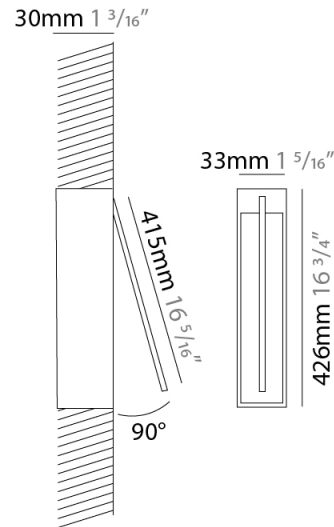

GENERAL

Series: Spillo
 Subseries: Spillo 1 Rod
 Brand: Icone
 Division: Design
 Mounting Type: Surface
 Mounting Location: Wall
 Subcategory: Ambient

PHYSICAL

Shape: Rectangle
 Width (mm): 32
 Width (in): 1 ¼
 Height (mm): 500
 Height (in): 19 11/16
 Extension (mm): 460
 Extension (in): 18 1/8
 Light Distribution: Direct / Indirect
 Fixture Finish: WHI / WHC / BLK / BGD
 Fixture Material: Brass

GENERAL

Series: Spillo
 Subseries: Spillo 1 Rod
 Brand: Icone
 Division: Design
 Mounting Type: Recessed
 Mounting Location: Wall
 Subcategory: Ambient

PHYSICAL

Shape: Rectangle
 Width (mm): 33
 Width (in): 1 ⁵/₁₆
 Height (mm): 426
 Height (in): 16 ³/₄
 Min. Recessing Depth (mm): 30
 Min. Recessing Depth (in): 1 ³/₁₆
 Light Distribution: Adjustable
[Fixture Finish: WHI / BLK / CHR / BGD](#)
 Fixture Material: Brass

LED

[Color Temperature \(°K\): 2700 / 3000](#)
 Nominal Lumen (lm): 440
 CRI: >90 CRI
 Lamp Life (hrs): 50000

OPTICAL

Adjustability: Tilt 120°

RATINGS AND CERTIFICATIONS

Certified By: Certified for North American Standards
 IP rating: IP20

GENERAL

Series: Spillo
 Subseries: Spillo 1 Rod
 Brand: Icone
 Division: Design
 Mounting Type: Recessed
 Mounting Location: Wall
 Subcategory: Ambient

PHYSICAL

Shape: Rectangle
 Width (mm): 50
 Width (in): 1 15/16
 Height (mm): 400
 Height (in): 15 3/4
 Light Distribution: Adjustable
 Fixture Finish: WHI / BLK / CHR / BGD
 Fixture Material: Brass