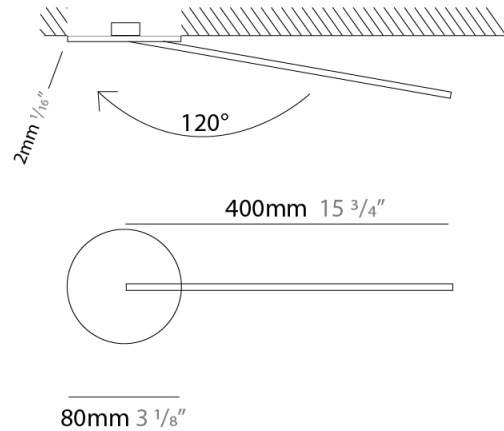

GENERAL

Series: Spillo
 Subseries: Spillo 1 Rod
 Brand: Icone
 Division: Design
 Mounting Type: Surface
 Mounting Location: Wall
 Subcategory: Ambient

PHYSICAL

Shape: Rectangle
 Width (mm): 32
 Width (in): 1 ¼
 Height (mm): 500
 Height (in): 19 11/16
 Extension (mm): 460
 Extension (in): 18 1/8
 Light Distribution: Direct / Indirect
 Fixture Finish: WHI / WHC / BLK / BGD
 Fixture Material: Brass

GENERAL

Series: Spillo
 Subseries: Spillo 1 Rod
 Brand: Icone
 Division: Design
 Mounting Type: Recessed
 Mounting Location: Wall
 Subcategory: Ambient

PHYSICAL

Shape: Rectangle
 Width (mm): 33
 Width (in): 1 ⁵/₁₆
 Height (mm): 426
 Height (in): 16 ³/₄
 Min. Recessing Depth (mm): 30
 Min. Recessing Depth (in): 1 ³/₁₆
 Light Distribution: Adjustable
[Fixture Finish: WHI / BLK / CHR / BGD](#)
 Fixture Material: Brass

GENERAL

Series: Spillo
 Subseries: Spillo 1 Rod Round Base
 Brand: Icone
 Division: Design
 Mounting Type: Recessed
 Mounting Location: Wall
 Subcategory: Ambient

PHYSICAL

Shape: Rectangle
 Width (mm): 50
 Width (in): 1 ¹⁵/₁₆
 Height (mm): 400
 Height (in): 15 ³/₄
 Light Distribution: Adjustable
 Fixture Finish: WHI / BLK / CHR / BGD
 Fixture Material: Brass

LED

Color Temperature (°K): 2700 / 3000
 Nominal Lumen (lm): 440
 CRI: >90 CRI
 Lamp Life (hrs): 50000

OPTICAL

Adjustability: Tilt 120°

RATINGS AND CERTIFICATIONS

Certified By: Certified for North American Standards
 IP rating: IP20