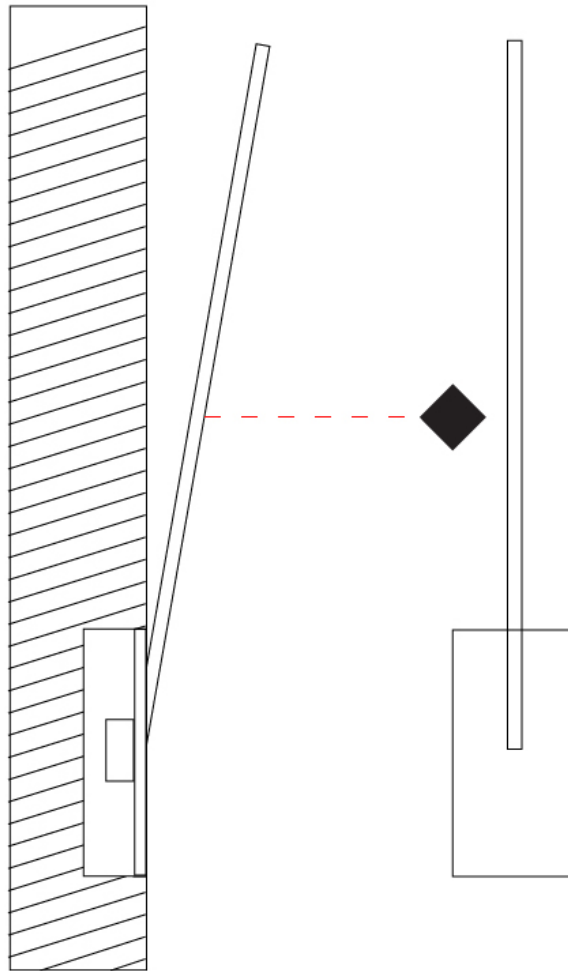

SPILLO 1 ROD RECESSED

D46014-

PROJECT _____

TYPE _____

SPECIFIER _____

QUANTITY _____

DATE _____

D