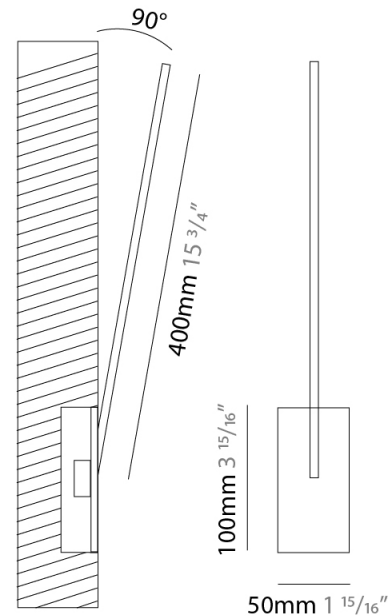

PROJECT	_____
TYPE	_____
SPECIFIER	_____
QUANTITY	_____
DATE	_____

SPILLO 1 ROD RECESSED

D46014- _____ - _____
base number   Color   Finish
                         Temperature   Options

1. To build a product code in our configurator select the specify button on the base model # product page
2. To build a manual product code on this datasheet choose from the options listed below in blue font and add the suffix to the base model #

GENERAL

Series: Spillo
Subseries: Spillo 1 Rod
Brand: Icone
Division: Design
Mounting Type: Recessed
Mounting Location: Wall
Subcategory: Ambient

PHYSICAL

Shape: Rectangle
Width (mm): 50
Width (in): 1 15/16
Height (mm): 400
Height (in): 15 3/4
Light Distribution: Adjustable
Fixture Finish: WHI / BLK / CHR / BGD
Fixture Material: Brass

ELECTRICAL

Lamp Type: LED
Total Output Wattage (W): 4.8
Dimming: 0-10V Dimming
Driver Included: No
Driver Location: Remote
Driver Type: Constant Voltage - 120Vac
Driver Class: Class 2
Input Voltage (V): 120
Output Voltage (V): 12
Upon Request: (Not included, see components) 0-10Vdc dimming / 277Vac

LED

Color Temperature (°K): 2700 / 3000
Nominal Lumen (lm): 440
CRI: >90 CRI
Lamp Life (hrs): 50000

OPTICAL

Adjustability: Tilt 120°

RATINGS AND CERTIFICATIONS

Certified By: Certified for North American Standards
IP rating: IP20