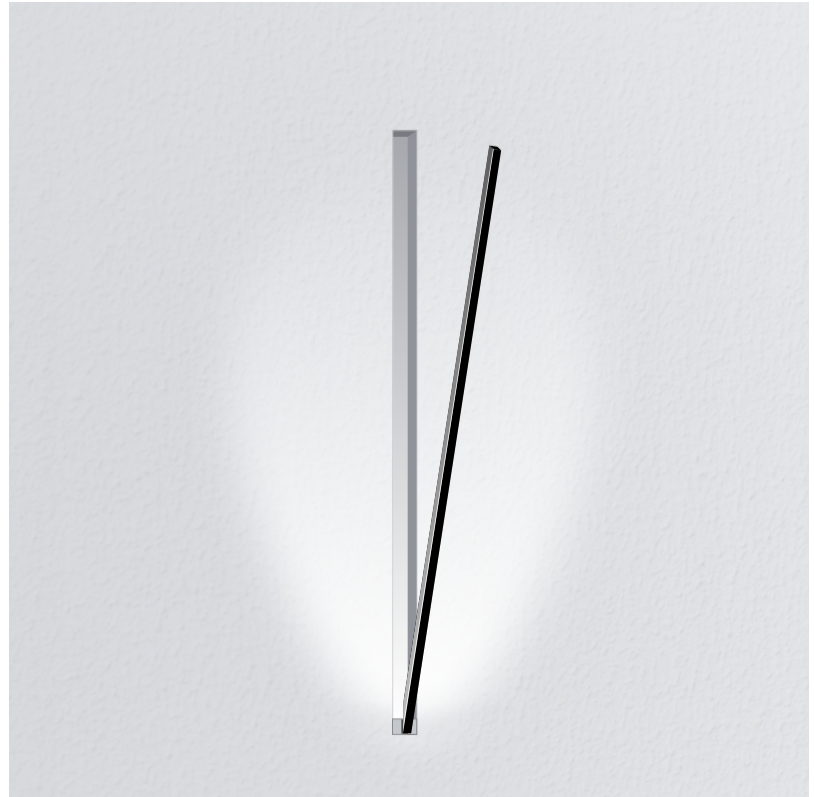

PROJECT	
TYPE	
SPECIFIER	
QUANTITY	
DATE	

SPILLO 1 ROD RECESSED

D46009- -
base number   Color   Finish
                         Temperature   Options

1. To build a product code in our configurator select the specify button on the base model # product page
2. To build a manual product code on this datasheet choose from the options listed below in blue font and add the suffix to the base model #

GENERAL

Series: Spillo
Subseries: Spillo 1 Rod
Brand: Icone
Division: Design
Mounting Type: Recessed
Mounting Location: Wall
Subcategory: Ambient

PHYSICAL

Shape: Rectangle
Width (mm): 33
Width (in): 1 ⁵/₁₆
Height (mm): 826
Height (in): 32 ¹/₂
Min. Recessing Depth (mm): 30
Min. Recessing Depth (in): 1 ³/₁₆
Light Distribution: Adjustable
[Fixture Finish: WHI / BLK / CHR / BGD](#)
Fixture Material: Brass

ELECTRICAL

Lamp Type: LED
Total Output Wattage (W): 10.56
Dimming: 0-10V Dimming
Driver Included: No
Driver Location: Remote
Driver Type: Constant Voltage - 120Vac
Driver Class: Class 2
Input Voltage (V): 120
Output Voltage (V): 12
Upon Request: (Not included, see components) 0-10Vdc dimming / 277Vac

LED

[Color Temperature (°K): 2700 / 3000](#)
Nominal Lumen (lm): 880
CRI: >90 CRI
Lamp Life (hrs): 50000

OPTICAL

Adjustability: Tilt 120°

RATINGS AND CERTIFICATIONS

Certified By: Certified for North American Standards
IP rating: IP20