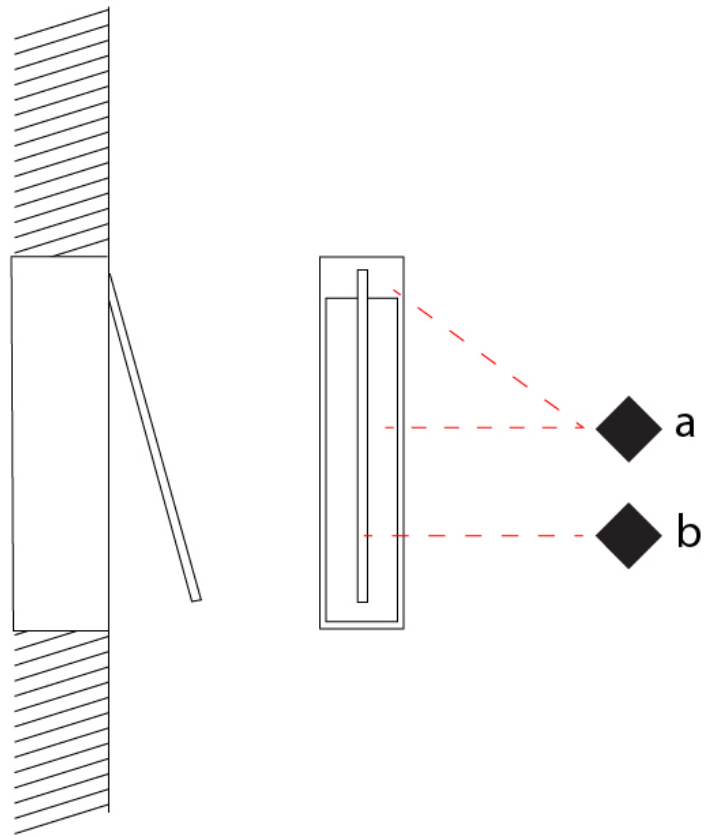

SPILLO 1 ROD RECESSED

D46009-

PROJECT _____

TYPE _____

SPECIFIER _____

QUANTITY _____

DATE _____

D