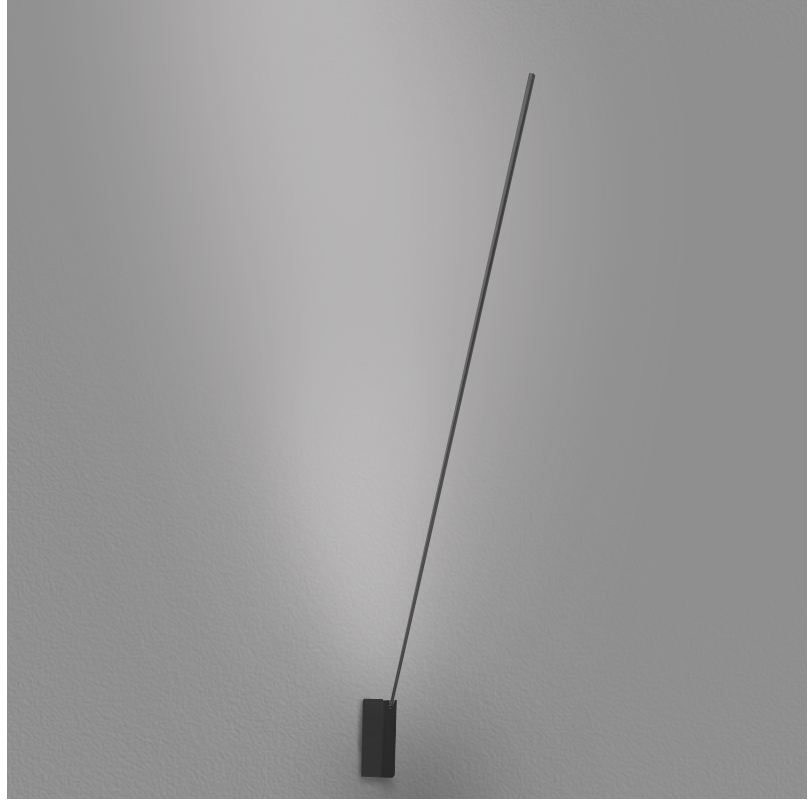

GENERAL

Series: Spillo
 Subseries: Spillo 1 Rod
 Brand: Icone
 Division: Design
 Mounting Type: Surface
 Mounting Location: Wall
 Subcategory: Ambient

PHYSICAL

Shape: Rectangle
 Width (mm): 32
 Width (in): 1 ¼
 Height (mm): 970
 Height (in): 38 ¾
 Extension (mm): 860
 Extension (in): 33 ⅞
 Light Distribution: Direct / Indirect
 Fixture Finish: WHI / WHC / BLK / BGD
 Fixture Material: Brass

LED

Color Temperature (°K): 2700 / 3000
 Nominal Lumen (lm): 880
 CRI: >90 CRI
 Lamp Life (hrs): 50000

OPTICAL

Adjustability: Tilt 90°

RATINGS AND CERTIFICATIONS

Certified By: Certified for North American Standards
 IP rating: IP20

SPILLO 1 ROD SURFACE

D42037-

PROJECT

TYPE

SPECIFIER

QUANTITY

DATE

D

GENERAL

Series: Spillo
 Subseries: Spillo 1 Rod
 Brand: Icone
 Division: Design
 Mounting Type: Recessed
 Mounting Location: Wall
 Subcategory: Ambient

PHYSICAL

Shape: Rectangle
 Width (mm): 33
 Width (in): 1 ⁵/₁₆
 Height (mm): 826
 Height (in): 32 ¹/₂
 Min. Recessing Depth (mm): 30
 Min. Recessing Depth (in): 1 ³/₁₆
 Light Distribution: Adjustable
[Fixture Finish: WHI / BLK / CHR / BGD](#)
 Fixture Material: Brass