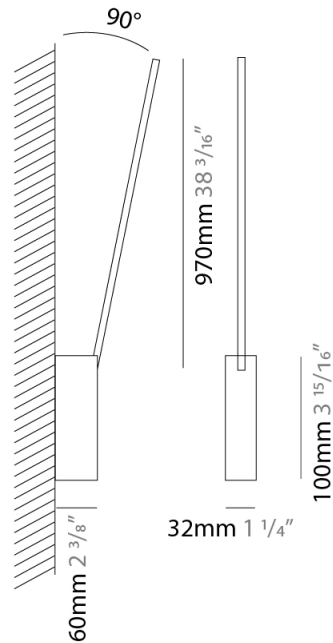

GENERAL

Series: Spillo
 Subseries: Spillo 1 Rod
 Brand: Icone
 Division: Design
 Mounting Type: Surface
 Mounting Location: Wall
 Subcategory: Ambient

PHYSICAL

Shape: Rectangle
 Width (mm): 32
 Width (in): 1 ¼
 Height (mm): 970
 Height (in): 38 ¾
 Extension (mm): 860
 Extension (in): 33 ⅞
 Light Distribution: Direct / Indirect
 Fixture Finish: WHI / WHC / BLK / BGD
 Fixture Material: Brass

LED

Color Temperature (°K): 2700 / 3000
 Nominal Lumen (lm): 880
 CRI: >90 CRI
 Lamp Life (hrs): 50000

OPTICAL

Adjustability: Tilt 90°

RATINGS AND CERTIFICATIONS

Certified By: Certified for North American Standards
 IP rating: IP20

GENERAL

Series: Spillo
 Subseries: Spillo 1 Rod
 Brand: Icone
 Division: Design
 Mounting Type: Recessed
 Mounting Location: Wall
 Subcategory: Ambient

PHYSICAL

Shape: Rectangle
 Width (mm): 33
 Width (in): 1 ⁵/₁₆
 Height (mm): 826
 Height (in): 32 ¹/₂
 Min. Recessing Depth (mm): 30
 Min. Recessing Depth (in): 1 ³/₁₆
 Light Distribution: Adjustable
[Fixture Finish: WHI / BLK / CHR / BGD](#)
 Fixture Material: Brass

GENERAL

Series: Spillo
 Subseries: Spillo 1 Rod
 Brand: Icone
 Division: Design
 Mounting Type: Recessed
 Mounting Location: Wall
 Subcategory: Ambient

PHYSICAL

Shape: Rectangle
 Width (mm): 50
 Width (in): 1 ¹⁵/₁₆
 Height (mm): 800
 Height (in): 31 ¹/₂
 Light Distribution: Adjustable
 Fixture Finish: [WHI / BLK / CHR / BGD](#)
 Fixture Material: Brass