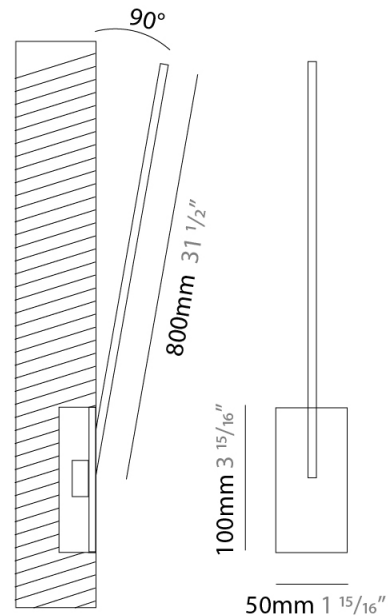

SPILLO 1 ROD RECESSED

D46018- _____ - _____
base number   Color   Finish
                         Temperature   Options

1. To build a product code in our configurator select the specify button on the base model # product page
2. To build a manual product code on this datasheet choose from the options listed below in blue font and add the suffix to the base model #

GENERAL

Series: Spillo
Subseries: Spillo 1 Rod
Brand: Icone
Division: Design
Mounting Type: Recessed
Mounting Location: Wall
Subcategory: Ambient

PHYSICAL

Shape: Rectangle
Width (mm): 50
Width (in): 1 ¹⁵/₁₆
Height (mm): 800
Height (in): 31 ¹/₂
Light Distribution: Adjustable
Fixture Finish: [WHI / BLK / CHR / BGD](#)
Fixture Material: Brass

ELECTRICAL

Lamp Type: LED
Total Output Wattage (W): 10.56
Dimming: 0-10V Dimming
Driver Included: No
Driver Location: Remote
Driver Type: Constant Voltage - 120Vac
Driver Class: Class 2
Input Voltage (V): 120
Output Voltage (V): 12
Upon Request: (Not included, see components) 0-10Vdc dimming / 277Vac

LED

Color Temperature (°K): [2700 / 3000](#)
Nominal Lumen (lm): 880
CRI: >90 CRI
Lamp Life (hrs): 50000

OPTICAL

Adjustability: Tilt 120°

RATINGS AND CERTIFICATIONS

Certified By: Certified for North American Standards
IP rating: IP20