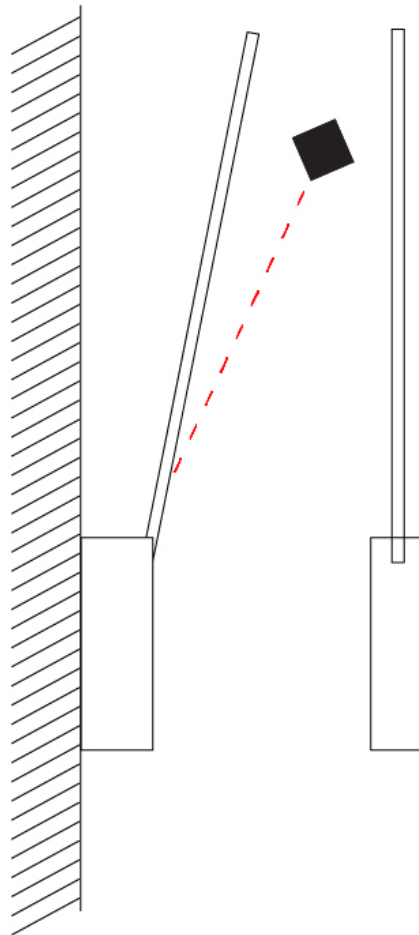

PROJECT	
TYPE	
SPECIFIER	
QUANTITY	
DATE	

SPILLO 1 ROD SURFACE

D42037- -

base number
 Color Temperature Finish Options

- To build a product code in our configurator select the specify button on the base model # product page
- To build a manual product code on this datasheet choose from the options listed below in blue font and add the suffix to the base model #

GENERAL

Series: Spillo
 Subseries: Spillo 1 Rod
 Brand: Icone
 Division: Design
 Mounting Type: Surface
 Mounting Location: Wall
 Subcategory: Ambient

PHYSICAL

Shape: Rectangle
 Width (mm): 32
 Width (in): 1 ¼
 Height (mm): 970
 Height (in): 38 ¾
 Extension (mm): 860
 Extension (in): 33 ⅞
 Light Distribution: Direct / Indirect
 Fixture Finish: WHI / WHC / BLK / BGD
 Fixture Material: Brass

SPILLO 1 ROD SURFACE

D42037-

PROJECT

TYPE

SPECIFIER

QUANTITY

DATE

D

GENERAL

Series: Spillo
 Subseries: Spillo 1 Rod
 Brand: Icone
 Division: Design
 Mounting Type: Recessed
 Mounting Location: Wall
 Subcategory: Ambient

PHYSICAL

Shape: Rectangle
 Width (mm): 33
 Width (in): 1 ⁵/₁₆
 Height (mm): 826
 Height (in): 32 ¹/₂
 Min. Recessing Depth (mm): 30
 Min. Recessing Depth (in): 1 ³/₁₆
 Light Distribution: Adjustable
[Fixture Finish: WHI / BLK / CHR / BGD](#)
 Fixture Material: Brass