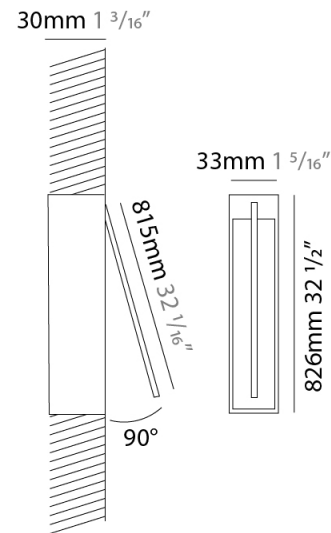

GENERAL

Series: Spillo
 Subseries: Spillo 1 Rod
 Brand: Icone
 Division: Design
 Mounting Type: Surface
 Mounting Location: Wall
 Subcategory: Ambient

PHYSICAL

Shape: Rectangle
 Width (mm): 32
 Width (in): 1 ¼
 Height (mm): 970
 Height (in): 38 ¾
 Extension (mm): 860
 Extension (in): 33 ⅞
 Light Distribution: Direct / Indirect
 Fixture Finish: WHI / WHC / BLK / BGD
 Fixture Material: Brass

GENERAL

Series: Spillo
 Subseries: Spillo 1 Rod
 Brand: Icone
 Division: Design
 Mounting Type: Recessed
 Mounting Location: Wall
 Subcategory: Ambient

PHYSICAL

Shape: Rectangle
 Width (mm): 33
 Width (in): 1 ⁵/₁₆
 Height (mm): 826
 Height (in): 32 ¹/₂
 Min. Recessing Depth (mm): 30
 Min. Recessing Depth (in): 1 ³/₁₆
 Light Distribution: Adjustable
[Fixture Finish: WHI / BLK / CHR / BGD](#)
 Fixture Material: Brass

LED

[Color Temperature \(°K\): 2700 / 3000](#)
 Nominal Lumen (lm): 880
 CRI: >90 CRI
 Lamp Life (hrs): 50000

OPTICAL

Adjustability: Tilt 120°

RATINGS AND CERTIFICATIONS

Certified By: Certified for North American Standards
 IP rating: IP20

GENERAL

Series: Spillo
 Subseries: Spillo 1 Rod
 Brand: Icone
 Division: Design
 Mounting Type: Recessed
 Mounting Location: Wall
 Subcategory: Ambient

PHYSICAL

Shape: Rectangle
 Width (mm): 50
 Width (in): 1 ¹⁵/₁₆
 Height (mm): 800
 Height (in): 31 ¹/₂
 Light Distribution: Adjustable
 Fixture Finish: [WHI / BLK / CHR / BGD](#)
 Fixture Material: Brass