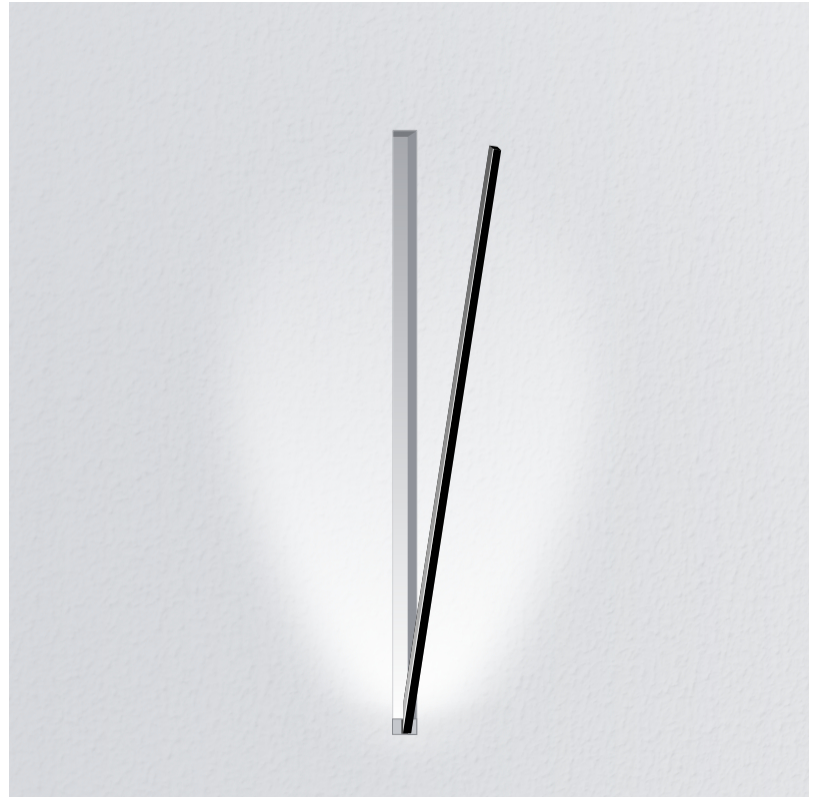

PROJECT	
TYPE	
SPECIFIER	
QUANTITY	
DATE	

SPILLO 1 ROD RECESSED

D46009- -
base number   Color   Finish
                         Temperature   Options

1. To build a product code in our configurator select the specify button on the base model # product page
2. To build a manual product code on this datasheet choose from the options listed below in blue font and add the suffix to the base model #

GENERAL

Series: Spillo
Subseries: Spillo 1 Rod
Brand: Icone
Division: Design
Mounting Type: Recessed
Mounting Location: Wall
Subcategory: Ambient

PHYSICAL

Shape: Rectangle
Width (mm): 33
Width (in): 1 ⁵/₁₆
Height (mm): 826
Height (in): 32 ¹/₂
Min. Recessing Depth (mm): 30
Min. Recessing Depth (in): 1 ³/₁₆
Light Distribution: Adjustable
Fixture Finish: WHI / BLK / CHR / BGD
Fixture Material: Brass

ELECTRICAL

Lamp Type: LED
Total Output Wattage (W): 10.56
Dimming: 0-10V Dimming
Driver Included: No
Driver Location: Remote
Driver Type: Constant Voltage - 120Vac
Driver Class: Class 2
Input Voltage (V): 120
Output Voltage (V): 12
Upon Request: (Not included, see components) 0-10Vdc dimming / 277Vac

LED

Color Temperature (°K): 2700 / 3000
Nominal Lumen (lm): 880
CRI: >90 CRI
Lamp Life (hrs): 50000

OPTICAL

Adjustability: Tilt 120°

RATINGS AND CERTIFICATIONS

Certified By: Certified for North American Standards
IP rating: IP20