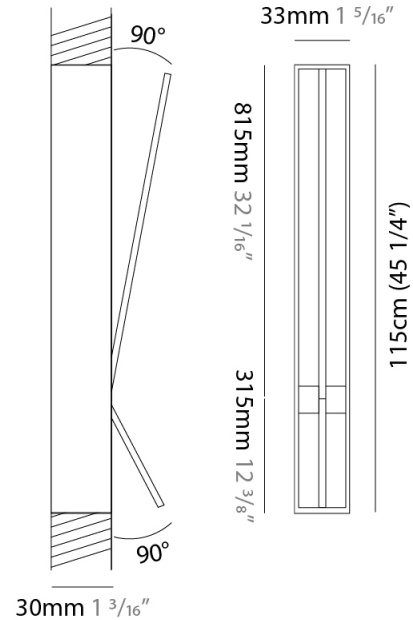

GENERAL

Series: Spillo
 Subseries: Spillo 1 Rod
 Brand: Icone
 Division: Design
 Mounting Type: Recessed
 Mounting Location: Wall
 Subcategory: Ambient

PHYSICAL

Shape: Rectangle
 Width (mm): 33
 Width (in): 1 ⁵/₁₆
 Height (mm): 326
 Height (in): 12 ¹³/₁₆
 Min. Recessing Depth (mm): 30
 Min. Recessing Depth (in): 1 ³/₁₆
 Light Distribution: Adjustable
 Fixture Finish: WHI / BLK / CHR / BGD
 Fixture Material: Brass

GENERAL

Series: Spillo
 Subseries: Spillo 1 Rod
 Brand: Icone
 Division: Design
 Mounting Type: Recessed
 Mounting Location: Wall
 Subcategory: Ambient

PHYSICAL

Shape: Rectangle
 Width (mm): 33
 Width (in): 1 ⁵/₁₆
 Height (mm): 426
 Height (in): 16 ³/₄
 Min. Recessing Depth (mm): 30
 Min. Recessing Depth (in): 1 ³/₁₆
 Light Distribution: Adjustable
 Fixture Finish: WHI / BLK / CHR / BGD
 Fixture Material: Brass

GENERAL

Series: Spillo
 Subseries: Spillo 2 Rod
 Brand: Icone
 Division: Design
 Mounting Type: Recessed
 Mounting Location: Wall
 Subcategory: Ambient

PHYSICAL

Shape: Rectangle
 Width (mm): 33
 Width (in): 1 ⁵/₁₆
 Height (mm): 1150
 Height (in): 45 ¹/₄
 Min. Recessing Depth (mm): 30
 Min. Recessing Depth (in): 1 ³/₁₆
 Light Distribution: Adjustable
[Fixture Finish: WHI / BLK / CHR / BGD](#)
 Fixture Material: Brass

LED

[Color Temperature \(°K\): 2700 / 3000](#)
 Nominal Lumen (lm): 1210
 CRI: >90 CRI
 Lamp Life (hrs): 50000

OPTICAL

Adjustability: Tilt 90°

RATINGS AND CERTIFICATIONS

Certified By: Certified for North American Standards
 IP rating: IP20