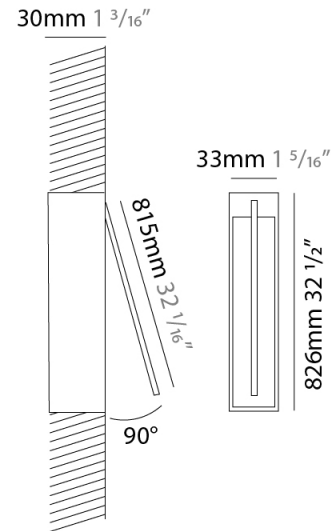

PROJECT	
TYPE	
SPECIFIER	
QUANTITY	
DATE	

SPILLO 1 ROD RECESSED

D46009- -
base number   Color   Finish
                         Temperature   Options

1. To build a product code in our configurator select the specify button on the base model # product page
2. To build a manual product code on this datasheet choose from the options listed below in blue font and add the suffix to the base model #

GENERAL

Series: Spillo
Subseries: Spillo 1 Rod
Brand: Icone
Division: Design
Mounting Type: Recessed
Mounting Location: Wall
Subcategory: Ambient

PHYSICAL

Shape: Rectangle
Width (mm): 33
Width (in): 1 ⁵/₁₆
Height (mm): 826
Height (in): 32 ¹/₂
Min. Recessing Depth (mm): 30
Min. Recessing Depth (in): 1 ³/₁₆
Light Distribution: Adjustable
Fixture Finish: WHI / BLK / CHR / BGD
Fixture Material: Brass

ELECTRICAL

Lamp Type: LED
Total Output Wattage (W): 10.56
Dimming: 0-10V Dimming
Driver Included: No
Driver Location: Remote
Driver Type: Constant Voltage - 120Vac
Driver Class: Class 2
Input Voltage (V): 120
Output Voltage (V): 12
Upon Request: (Not included, see components) 0-10Vdc dimming / 277Vac

LED

Color Temperature (°K): 2700 / 3000
Nominal Lumen (lm): 880
CRI: >90 CRI
Lamp Life (hrs): 50000

OPTICAL

Adjustability: Tilt 120°

RATINGS AND CERTIFICATIONS

Certified By: Certified for North American Standards
IP rating: IP20