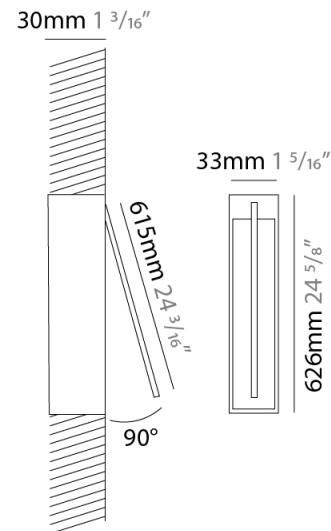

SPILLO 1 ROD RECESSED

D46008- -

base number
Color   Finish
Temperature   Options

1. To build a product code in our configurator select the specify button on the base model # product page
2. To build a manual product code on this datasheet choose from the options listed below in blue font and add the suffix to the base model #

GENERAL

Series: Spillo
Subseries: Spillo 1 Rod
Brand: Icone
Division: Design
Mounting Type: Recessed
Mounting Location: Wall
Subcategory: Ambient

PHYSICAL

Shape: Rectangle
Width (mm): 33
Width (in): 1 ⁵/₁₆
Height (mm): 626
Height (in): 24 ⁵/₈
Min. Recessing Depth (mm): 30
Min. Recessing Depth (in): 1 ³/₁₆
Light Distribution: Adjustable
[Fixture Finish: WHI / BLK / CHR / BGD](#)
Fixture Material: Brass

ELECTRICAL

Lamp Type: LED
Total Output Wattage (W): 7.92
Dimming: 0-10V Dimming
Driver Included: No
Driver Location: Remote
Driver Type: Constant Voltage - 120Vac
Driver Class: Class 2
Input Voltage (V): 120
Output Voltage (V): 12
Upon Request: (Not included, see components) 0-10Vdc dimming / 277Vac

LED

[Color Temperature (°K): 2700 / 3000](#)
Nominal Lumen (lm): 660
CRI: >90 CRI
Lamp Life (hrs): 50000

OPTICAL

Adjustability: Tilt 120°

RATINGS AND CERTIFICATIONS

Certified By: Certified for North American Standards
IP rating: IP20

PROJECT
TYPE
SPECIFIER
QUANTITY
DATE