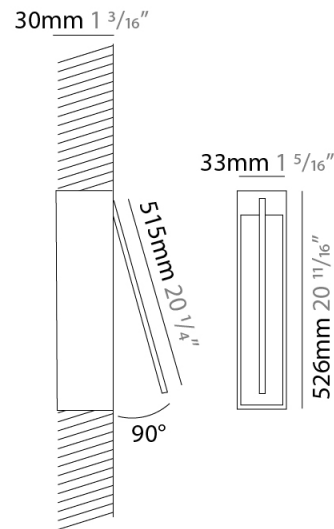

SPILLO 1 ROD RECESSED

D46007- -

base number
Color   Finish
Temperature   Options

1. To build a product code in our configurator select the specify button on the base model # product page
2. To build a manual product code on this datasheet choose from the options listed below in blue font and add the suffix to the base model #

GENERAL

Series: Spillo
Subseries: Spillo 1 Rod
Brand: Icone
Division: Design
Mounting Type: Recessed
Mounting Location: Wall
Subcategory: Ambient

PHYSICAL

Shape: Rectangle
Width (mm): 33
Width (in): 1 ⁵/₁₆
Height (mm): 526
Height (in): 20 ¹¹/₁₆
Min. Recessing Depth (mm): 30
Min. Recessing Depth (in): 1 ³/₁₆
Light Distribution: Adjustable
Fixture Finish: WHI / BLK / CHR / BGD
Fixture Material: Brass

ELECTRICAL

Lamp Type: LED
Total Output Wattage (W): 6.6
Dimming: 0-10V Dimming
Driver Included: No
Driver Location: Remote
Driver Type: Constant Voltage - 120 / 277Vac
Driver Class: Class 2
Input Voltage (V): 120 - 277
Output Voltage (V): 12
Upon Request: (Not included, see components) 0-10Vdc dimming / 277Vac

LED

Color Temperature (°K): 2700 / 3000
Nominal Lumen (lm): 550
CRI: >90 CRI
Lamp Life (hrs): 50000

OPTICAL

Adjustability: Tilt 120°

RATINGS AND CERTIFICATIONS

Certified By: Certified for North American Standards
IP rating: IP20

PROJECT
TYPE
SPECIFIER
QUANTITY
DATE