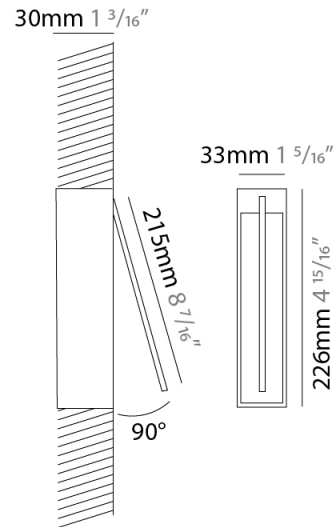

GENERAL

Series: Spillo
 Subseries: Spillo 1 Rod
 Brand: Icone
 Division: Design
 Mounting Type: Recessed
 Mounting Location: Wall
 Subcategory: Ambient

PHYSICAL

Shape: Rectangle
 Width (mm): 33
 Width (in): 1 ⁵/₁₆
 Height (mm): 126
 Height (in): 4 ¹⁵/₁₆
 Min. Recessing Depth (mm): 30
 Min. Recessing Depth (in): 1 ³/₁₆
 Light Distribution: Adjustable
[Fixture Finish: WHI / BLK / CHR / BGD](#)
 Fixture Material: Brass

GENERAL

Series: Spillo
 Subseries: Spillo 1 Rod
 Brand: Icone
 Division: Design
 Mounting Type: Recessed
 Mounting Location: Wall
 Subcategory: Ambient

PHYSICAL

Shape: Rectangle
 Width (mm): 33
 Width (in): 1 5/16
 Height (mm): 226
 Height (in): 8 7/8
 Min. Recessing Depth (mm): 30
 Min. Recessing Depth (in): 1 3/16
 Light Distribution: Adjustable
[Fixture Finish: WHI / BLK / CHR / BGD](#)
 Fixture Material: Brass

LED

[Color Temperature \(°K\): 2700 / 3000](#)
 Nominal Lumen (lm): 220
 CRI: >90 CRI
 Lamp Life (hrs): 50000

OPTICAL

Adjustability: Tilt 120°

RATINGS AND CERTIFICATIONS

Certified By: Certified for North American Standards
 IP rating: IP20

GENERAL

Series: Spillo
 Subseries: Spillo 1 Rod
 Brand: Icone
 Division: Design
 Mounting Type: Recessed
 Mounting Location: Wall
 Subcategory: Ambient

PHYSICAL

Shape: Rectangle
 Width (mm): 33
 Width (in): 1 ⁵/₁₆
 Height (mm): 326
 Height (in): 12 ¹³/₁₆
 Min. Recessing Depth (mm): 30
 Min. Recessing Depth (in): 1 ³/₁₆
 Light Distribution: Adjustable
 Fixture Finish: WHI / BLK / CHR / BGD
 Fixture Material: Brass