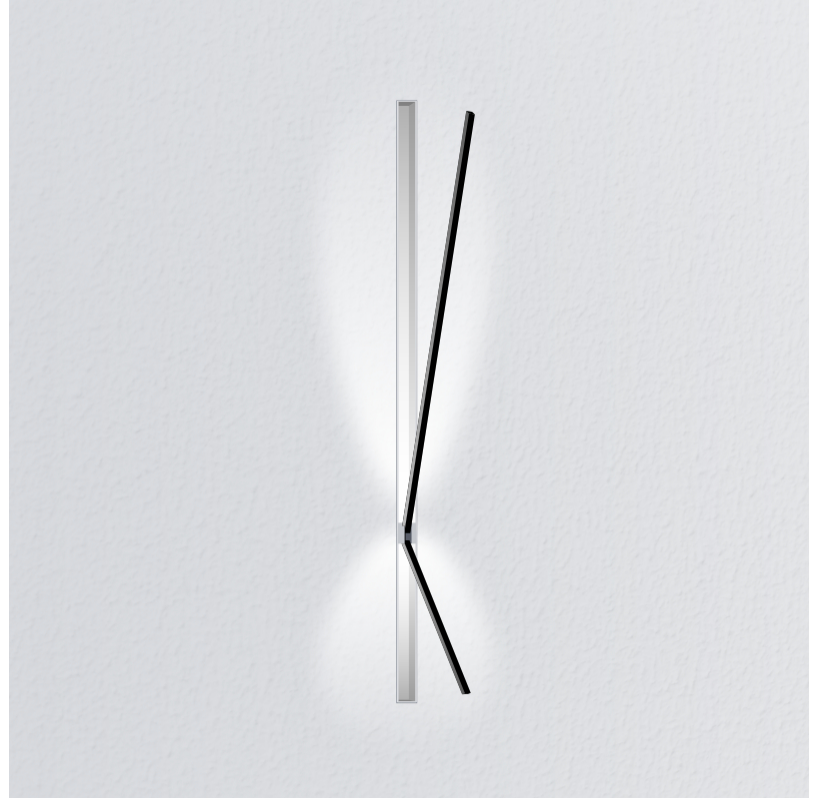

LED

[Color Temperature \(°K\): 2700 / 3000](#)
 Nominal Lumen (lm): 1210
 CRI: >90 CRI
 Lamp Life (hrs): 50000

OPTICAL

Adjustability: Tilt 90°

RATINGS AND CERTIFICATIONS

Certified By: Certified for North American Standards
 IP rating: IP20