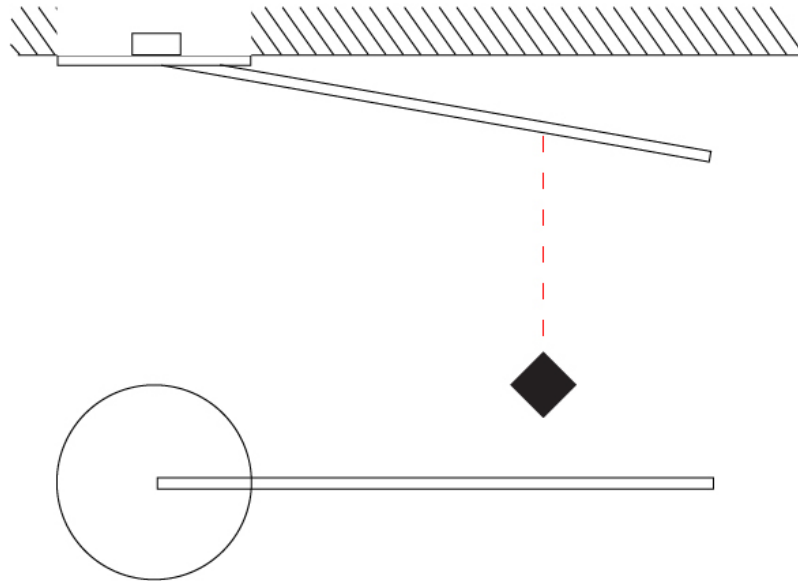

SPILO 1 ROD RECESSED

D46023-

PROJECT

TYPE

SPECIFIER

QUANTITY

DATE

D