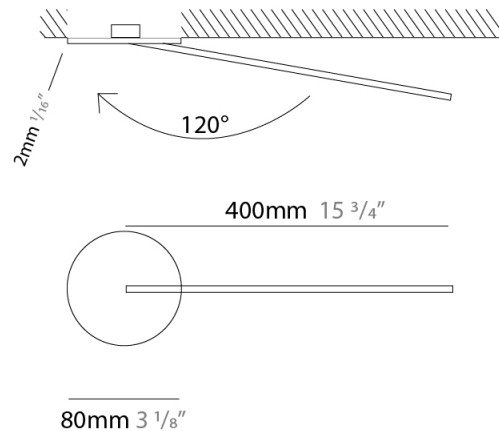

LED

Color Temperature (°K): 2700 / 3000
 Nominal Lumen (lm): 440
 CRI: >90 CRI
 Lamp Life (hrs): 50000

OPTICAL

Adjustability: Tilt 120°

RATINGS AND CERTIFICATIONS

Certified By: Certified for North American Standards
 IP rating: IP20