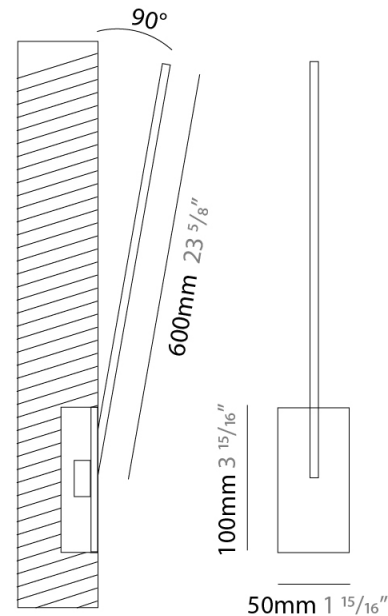

PROJECT	_____
TYPE	_____
SPECIFIER	_____
QUANTITY	_____
DATE	_____

SPILLO 1 ROD RECESSED

D46016- _____ - _____
base number   Color   Finish
                                 Temperature   Options

1. To build a product code in our configurator select the specify button on the base model # product page
2. To build a manual product code on this datasheet choose from the options listed below in blue font and add the suffix to the base model #

GENERAL

Series: Spillo
Subseries: Spillo 1 Rod
Brand: Icone
Division: Design
Mounting Type: Recessed
Mounting Location: Wall
Subcategory: Ambient

PHYSICAL

Shape: Rectangle
Width (mm): 50
Width (in): 1 15/16
Height (mm): 600
Height (in): 23 5/8
Light Distribution: Adjustable
Fixture Finish: WHI / BLK / CHR / BGD
Fixture Material: Brass

ELECTRICAL

Lamp Type: LED
Total Output Wattage (W): 7.92
Dimming: 0-10V Dimming
Driver Included: No
Driver Location: Remote
Driver Type: Constant Voltage - 120Vac
Driver Class: Class 2
Input Voltage (V): 120
Output Voltage (V): 12
Upon Request: (Not included, see components) 0-10Vdc dimming / 277Vac

LED

Color Temperature (°K): 2700 / 3000
Nominal Lumen (lm): 660
CRI: >90 CRI
Lamp Life (hrs): 50000

OPTICAL

Adjustability: Tilt 120°

RATINGS AND CERTIFICATIONS

Certified By: Certified for North American Standards
IP rating: IP20