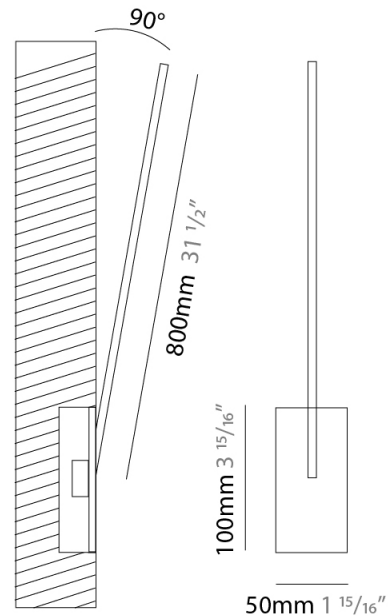

PROJECT
TYPE
SPECIFIER
QUANTITY
DATE

SPILLO 1 ROD RECESSED

D46018- -
base number   Color   Finish
                          Temperature   Options

1. To build a product code in our configurator select the specify button on the base model # product page
2. To build a manual product code on this datasheet choose from the options listed below in blue font and add the suffix to the base model #

GENERAL

Series: Spillo
Subseries: Spillo 1 Rod
Brand: Icone
Division: Design
Mounting Type: Recessed
Mounting Location: Wall
Subcategory: Ambient

PHYSICAL

Shape: Rectangle
Width (mm): 50
Width (in): 1 15/16
Height (mm): 800
Height (in): 31 1/2
Light Distribution: Adjustable
Fixture Finish: WHI / BLK / CHR / BGD
Fixture Material: Brass

ELECTRICAL

Lamp Type: LED
Total Output Wattage (W): 10.56
Dimming: 0-10V Dimming
Driver Included: No
Driver Location: Remote
Driver Type: Constant Voltage - 120Vac
Driver Class: Class 2
Input Voltage (V): 120
Output Voltage (V): 12
Upon Request: (Not included, see components) 0-10Vdc dimming / 277Vac

LED

Color Temperature (°K): 2700 / 3000
Nominal Lumen (lm): 880
CRI: >90 CRI
Lamp Life (hrs): 50000

OPTICAL

Adjustability: Tilt 120°

RATINGS AND CERTIFICATIONS

Certified By: Certified for North American Standards
IP rating: IP20