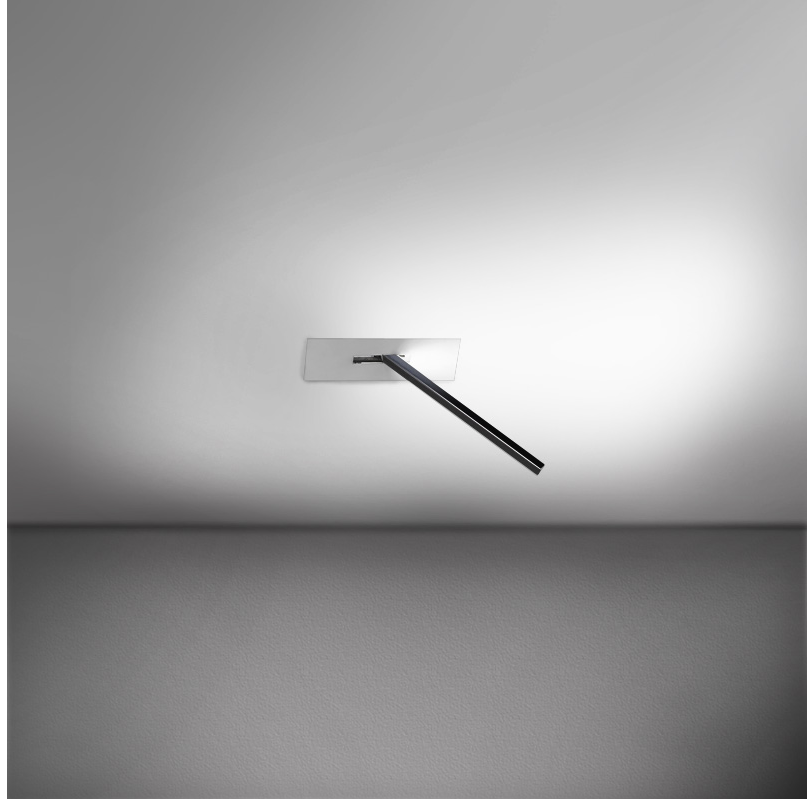

PROJECT
TYPE
SPECIFIER
QUANTITY
DATE

SPILLO 1 ROD RECESSED

D46012- -
base number   Color   Finish
                         Temperature   Options

1. To build a product code in our configurator select the specify button on the base model # product page
2. To build a manual product code on this datasheet choose from the options listed below in blue font and add the suffix to the base model #

GENERAL

Series: Spillo
Subseries: Spillo 1 Rod
Brand: Icone
Division: Design
Mounting Type: Recessed
Mounting Location: Wall
Subcategory: Ambient

PHYSICAL

Shape: Rectangle
Width (mm): 50
Width (in): 1 ¹⁵/₁₆
Height (mm): 200
Height (in): 7 ⁷/₈
Light Distribution: Adjustable
Fixture Finish: WHI / BLK / CHR / BGD
Fixture Material: Brass

ELECTRICAL

Lamp Type: LED
Total Output Wattage (W): 2.64
Dimming: 0-10V Dimming
Driver Included: No
Driver Location: Remote
Driver Type: Constant Voltage - 120 / 277Vac
Driver Class: Class 2
Input Voltage (V): 120 - 277
Output Voltage (V): 12
Upon Request: (Not included, see components) 0-10Vdc dimming / 277Vac

LED

Color Temperature (°K): 2700 / 3000
Nominal Lumen (lm): 220
CRI: >90 CRI
Lamp Life (hrs): 50000

OPTICAL

Adjustability: Tilt 120°

RATINGS AND CERTIFICATIONS

Certified By: Certified for North American Standards
IP rating: IP20