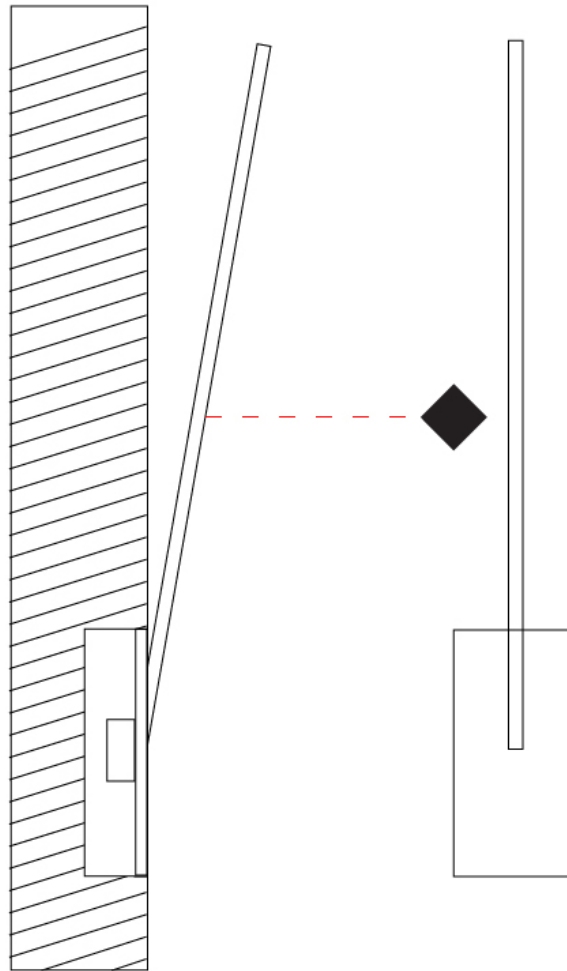

SPILLO 1 ROD RECESSED

D46013-

PROJECT

TYPE

SPECIFIER

QUANTITY

DATE

D