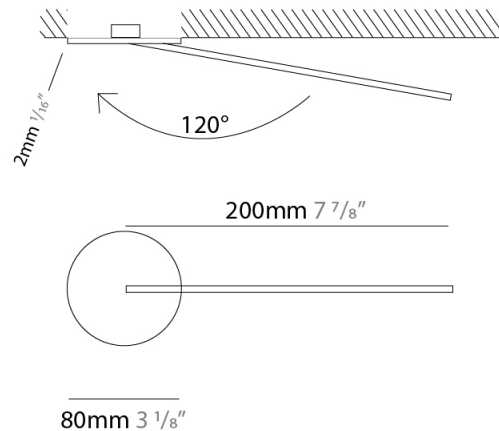

PROJECT	
TYPE	
SPECIFIER	
QUANTITY	
DATE	

SPILLO 1 ROD RECESSED

D46020- -
base number   Color   Finish
                         Temperature   Options

1. To build a product code in our configurator select the specify button on the base model # product page
2. To build a manual product code on this datasheet choose from the options listed below in blue font and add the suffix to the base model #

GENERAL

Series: Spillo
Subseries: Spillo 1 Rod
Brand: Icone
Division: Design
Mounting Type: Recessed
Mounting Location: Wall
Subcategory: Ambient

PHYSICAL

Shape: Rectangle
Width (mm): 50
Width (in): 1 ¹⁵/₁₆
Height (mm): 200
Height (in): 7 ⁷/₈
Light Distribution: Adjustable
Fixture Finish: WHI / BLK / CHR / BGD
Fixture Material: Brass

ELECTRICAL

Lamp Type: LED
Total Output Wattage (W): 2.64
Dimming: 0-10V Dimming
Driver Included: No
Driver Location: Remote
Driver Type: Constant Voltage - 120 / 277Vac
Driver Class: Class 2
Input Voltage (V): 120 - 277
Output Voltage (V): 12
Upon Request: (Not included, see components) 0-10Vdc dimming / 277Vac

LED

Color Temperature (°K): 2700 / 3000
Nominal Lumen (lm): 220
CRI: >90 CRI
Lamp Life (hrs): 50000

OPTICAL

Adjustability: Tilt 120°

RATINGS AND CERTIFICATIONS

Certified By: Certified for North American Standards
IP rating: IP20