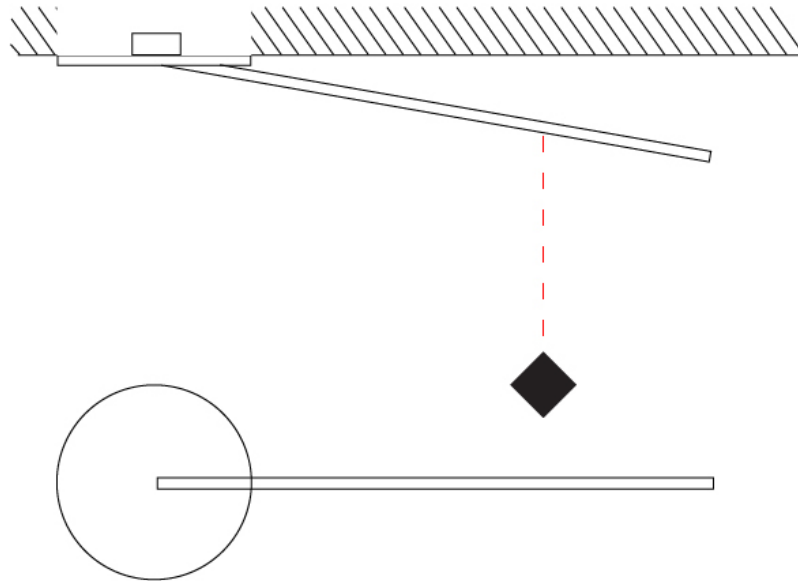

SPILO 1 ROD RECESSED

D46025-

PROJECT

TYPE

SPECIFIER

QUANTITY

DATE

D