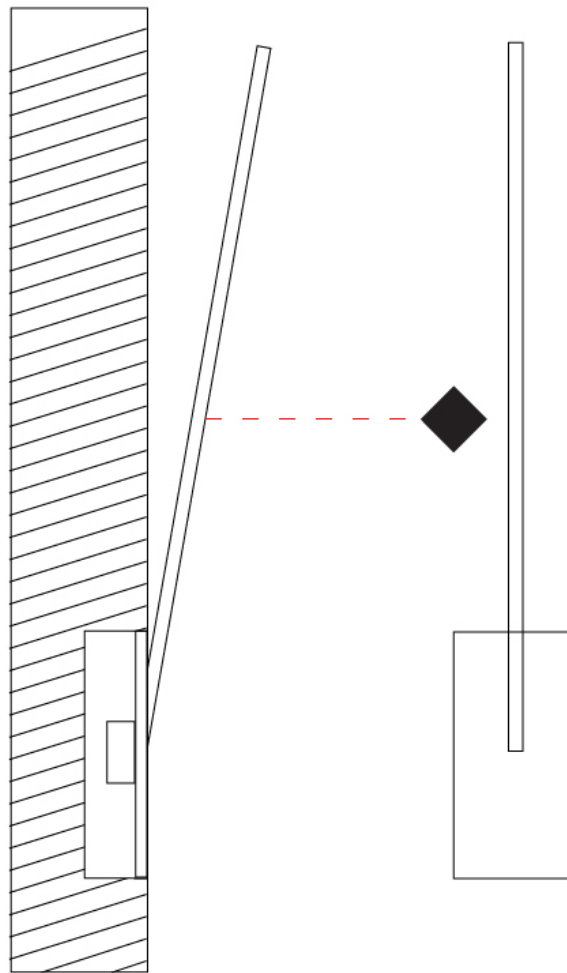

SPILLO 1 ROD RECESSED

D46015-

PROJECT _____

TYPE _____

SPECIFIER _____

QUANTITY _____

DATE _____

D