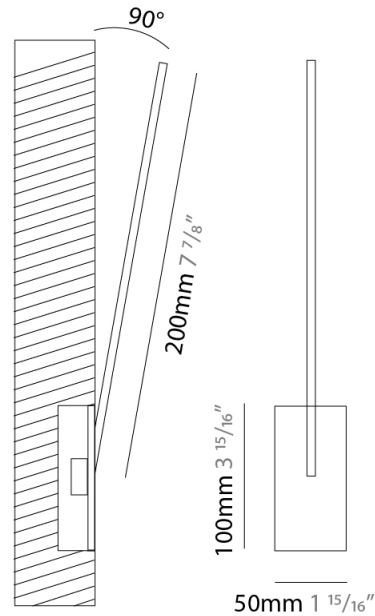

PROJECT
TYPE
SPECIFIER
QUANTITY
DATE

SPILLO 1 ROD RECESSED

D46012- -
base number   Color   Finish
                         Temperature   Options

1. To build a product code in our configurator select the specify button on the base model # product page
2. To build a manual product code on this datasheet choose from the options listed below in blue font and add the suffix to the base model #

GENERAL

Series: Spillo
Subseries: Spillo 1 Rod
Brand: Icone
Division: Design
Mounting Type: Recessed
Mounting Location: Wall
Subcategory: Ambient

PHYSICAL

Shape: Rectangle
Width (mm): 50
Width (in): 1 ¹⁵/₁₆
Height (mm): 200
Height (in): 7 ⁷/₈
Light Distribution: Adjustable
Fixture Finish: WHI / BLK / CHR / BGD
Fixture Material: Brass

ELECTRICAL

Lamp Type: LED
Total Output Wattage (W): 2.64
Dimming: 0-10V Dimming
Driver Included: No
Driver Location: Remote
Driver Type: Constant Voltage - 120 / 277Vac
Driver Class: Class 2
Input Voltage (V): 120 - 277
Output Voltage (V): 12
Upon Request: (Not included, see components) 0-10Vdc dimming / 277Vac

LED

Color Temperature (°K): 2700 / 3000
Nominal Lumen (lm): 220
CRI: >90 CRI
Lamp Life (hrs): 50000

OPTICAL

Adjustability: Tilt 120°

RATINGS AND CERTIFICATIONS

Certified By: Certified for North American Standards
IP rating: IP20