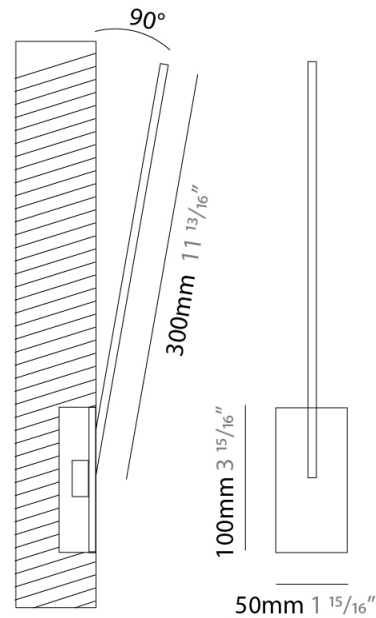

PROJECT	_____
TYPE	_____
SPECIFIER	_____
QUANTITY	_____
DATE	_____

SPILLO 1 ROD RECESSED

D46013- _____ - _____
base number   Color   Finish
                          Temperature   Options

1. To build a product code in our configurator select the specify button on the base model # product page
2. To build a manual product code on this datasheet choose from the options listed below in blue font and add the suffix to the base model #

GENERAL

Series: Spillo
Subseries: Spillo 1 Rod
Brand: Icone
Division: Design
Mounting Type: Recessed
Mounting Location: Wall
Subcategory: Ambient

PHYSICAL

Shape: Rectangle
Width (mm): 50
Width (in): 1 15/16
Height (mm): 300
Height (in): 11 13/16
Light Distribution: Adjustable
Fixture Finish: WHI / BLK / CHR / BGD
Fixture Material: Brass

ELECTRICAL

Lamp Type: LED
Total Output Wattage (W): 3.96
Dimming: 0-10V Dimming
Driver Included: No
Driver Location: Remote
Driver Type: Constant Voltage - 120 / 277Vac
Driver Class: Class 2
Input Voltage (V): 120 - 277
Output Voltage (V): 12
Upon Request: (Not included, see components) 0-10Vdc dimming / 277Vac

LED

Color Temperature (°K): 2700 / 3000
Nominal Lumen (lm): 330
CRI: >90 CRI
Lamp Life (hrs): 50000

OPTICAL

Adjustability: Tilt 120°

RATINGS AND CERTIFICATIONS

Certified By: Certified for North American Standards
IP rating: IP20