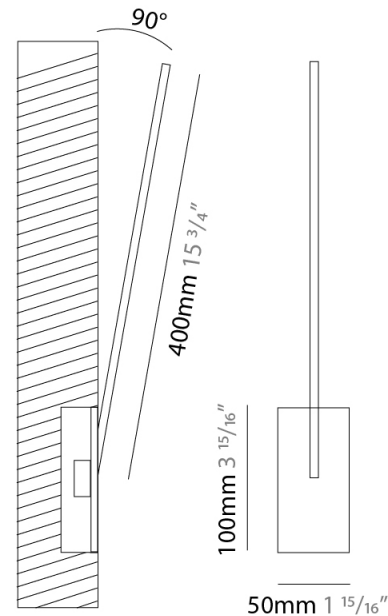

PROJECT
TYPE
SPECIFIER
QUANTITY
DATE

SPILLO 1 ROD RECESSED

D46014- -
base number   Color   Finish
                         Temperature   Options

1. To build a product code in our configurator select the specify button on the base model # product page
2. To build a manual product code on this datasheet choose from the options listed below in blue font and add the suffix to the base model #

GENERAL

Series: Spillo
Subseries: Spillo 1 Rod
Brand: Icone
Division: Design
Mounting Type: Recessed
Mounting Location: Wall
Subcategory: Ambient

PHYSICAL

Shape: Rectangle
Width (mm): 50
Width (in): 1 15/16
Height (mm): 400
Height (in): 15 3/4
Light Distribution: Adjustable
Fixture Finish: WHI / BLK / CHR / BGD
Fixture Material: Brass

ELECTRICAL

Lamp Type: LED
Total Output Wattage (W): 4.8
Dimming: 0-10V Dimming
Driver Included: No
Driver Location: Remote
Driver Type: Constant Voltage - 120Vac
Driver Class: Class 2
Input Voltage (V): 120
Output Voltage (V): 12
Upon Request: (Not included, see components) 0-10Vdc dimming / 277Vac

LED

Color Temperature (°K): 2700 / 3000
Nominal Lumen (lm): 440
CRI: >90 CRI
Lamp Life (hrs): 50000

OPTICAL

Adjustability: Tilt 120°

RATINGS AND CERTIFICATIONS

Certified By: Certified for North American Standards
IP rating: IP20