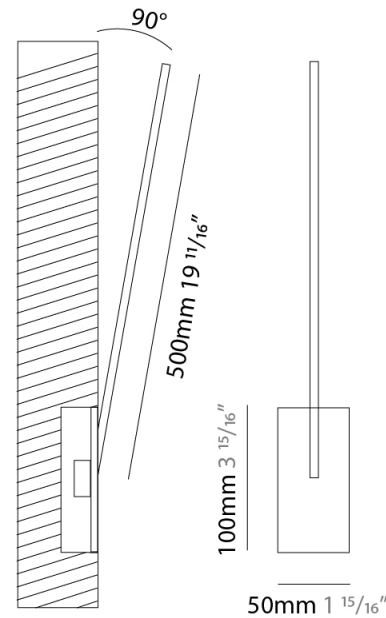

PROJECT	_____
TYPE	_____
SPECIFIER	_____
QUANTITY	_____
DATE	_____

SPILLO 1 ROD RECESSED

D46015- _____ - _____
base number   Color   Finish
                         Temperature   Options

1. To build a product code in our configurator select the specify button on the base model # product page
2. To build a manual product code on this datasheet choose from the options listed below in blue font and add the suffix to the base model #

GENERAL

Series: Spillo
Subseries: Spillo 1 Rod
Brand: Icone
Division: Design
Mounting Type: Recessed
Mounting Location: Wall
Subcategory: Ambient

PHYSICAL

Shape: Rectangle
Width (mm): 50
Width (in): 1 15/16
Height (mm): 500
Height (in): 19 11/16
Light Distribution: Adjustable
Fixture Finish: WHI / BLK / CHR / BGD
Fixture Material: Brass

ELECTRICAL

Lamp Type: LED
Total Output Wattage (W): 6.6
Dimming: 0-10V Dimming
Driver Included: No
Driver Location: Remote
Driver Type: Constant Voltage - 120Vac
Driver Class: Class 2
Input Voltage (V): 120
Output Voltage (V): 12
Upon Request: (Not included, see components) 0-10Vdc dimming / 277Vac

LED

Color Temperature (°K): 2700 / 3000
Nominal Lumen (lm): 550
CRI: >90 CRI
Lamp Life (hrs): 50000

OPTICAL

Adjustability: Tilt 120°

RATINGS AND CERTIFICATIONS

Certified By: Certified for North American Standards
IP rating: IP20