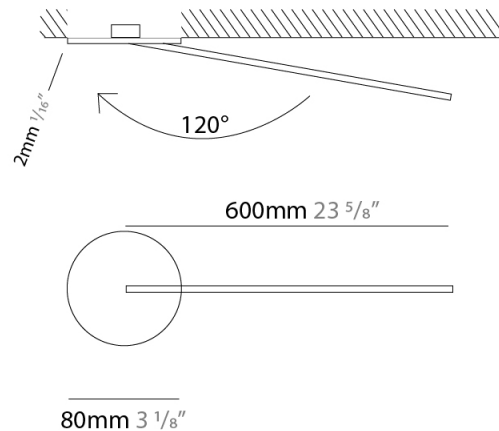

PROJECT
TYPE
SPECIFIER
QUANTITY
DATE

SPILLO 1 ROD RECESSED

D46024- -

base number   Color   Finish
Temperature   Options

1. To build a product code in our configurator select the specify button on the base model # product page
2. To build a manual product code on this datasheet choose from the options listed below in blue font and add the suffix to the base model #

GENERAL

Series: Spillo
Subseries: Spillo 1 Rod
Brand: Icone
Division: Design
Mounting Type: Recessed
Mounting Location: Wall
Subcategory: Ambient

PHYSICAL

Shape: Rectangle
Width (mm): 50
Width (in): 1 ¹⁵/₁₆
Height (mm): 600
Height (in): 23 ⁵/₈
Light Distribution: Adjustable
Fixture Finish: WHI / BLK / CHR / BGD
Fixture Material: Brass

ELECTRICAL

Lamp Type: LED
Total Output Wattage (W): 7.92
Dimming: Non-Dimmable
Driver Included: No
Driver Location: Remote
Driver Type: Constant Voltage - 120Vac
Driver Class: Class 2
Input Voltage (V): 120
Output Voltage (V): 12
Upon Request: (Not included, see components) 0-10Vdc dimming / 277Vac

LED

Color Temperature (°K): 2700 / 3000
Nominal Lumen (lm): 660
CRI: >90 CRI
Lamp Life (hrs): 50000

OPTICAL

Adjustability: Tilt 120°

RATINGS AND CERTIFICATIONS

Certified By: Certified for North American Standards
IP rating: IP20