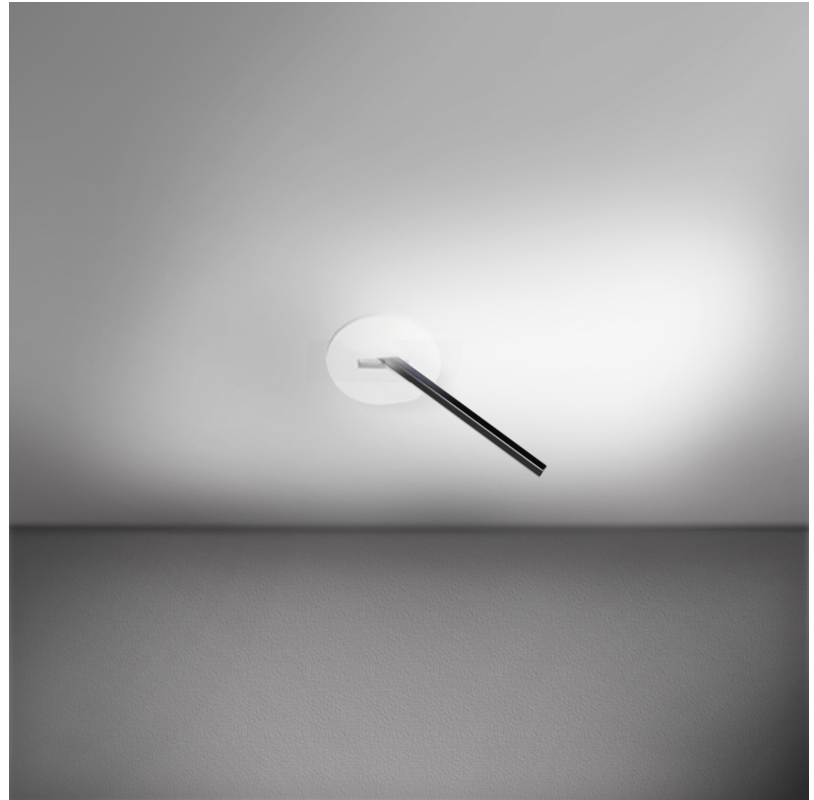

PROJECT	
TYPE	
SPECIFIER	
QUANTITY	
DATE	

SPILLO 1 ROD RECESSED

D46020- -
base number   Color   Finish
                         Temperature   Options

1. To build a product code in our configurator select the specify button on the base model # product page
2. To build a manual product code on this datasheet choose from the options listed below in blue font and add the suffix to the base model #

GENERAL

Series: Spillo
Subseries: Spillo 1 Rod
Brand: Icone
Division: Design
Mounting Type: Recessed
Mounting Location: Wall
Subcategory: Ambient

PHYSICAL

Shape: Rectangle
Width (mm): 50
Width (in): 1 ¹⁵/₁₆
Height (mm): 200
Height (in): 7 ⁷/₈
Light Distribution: Adjustable
Fixture Finish: WHI / BLK / CHR / BGD
Fixture Material: Brass

ELECTRICAL

Lamp Type: LED
Total Output Wattage (W): 2.64
Dimming: 0-10V Dimming
Driver Included: No
Driver Location: Remote
Driver Type: Constant Voltage - 120 / 277Vac
Driver Class: Class 2
Input Voltage (V): 120 - 277
Output Voltage (V): 12
Upon Request: (Not included, see components) 0-10Vdc dimming / 277Vac

LED

Color Temperature (°K): 2700 / 3000
Nominal Lumen (lm): 220
CRI: >90 CRI
Lamp Life (hrs): 50000

OPTICAL

Adjustability: Tilt 120°

RATINGS AND CERTIFICATIONS

Certified By: Certified for North American Standards
IP rating: IP20