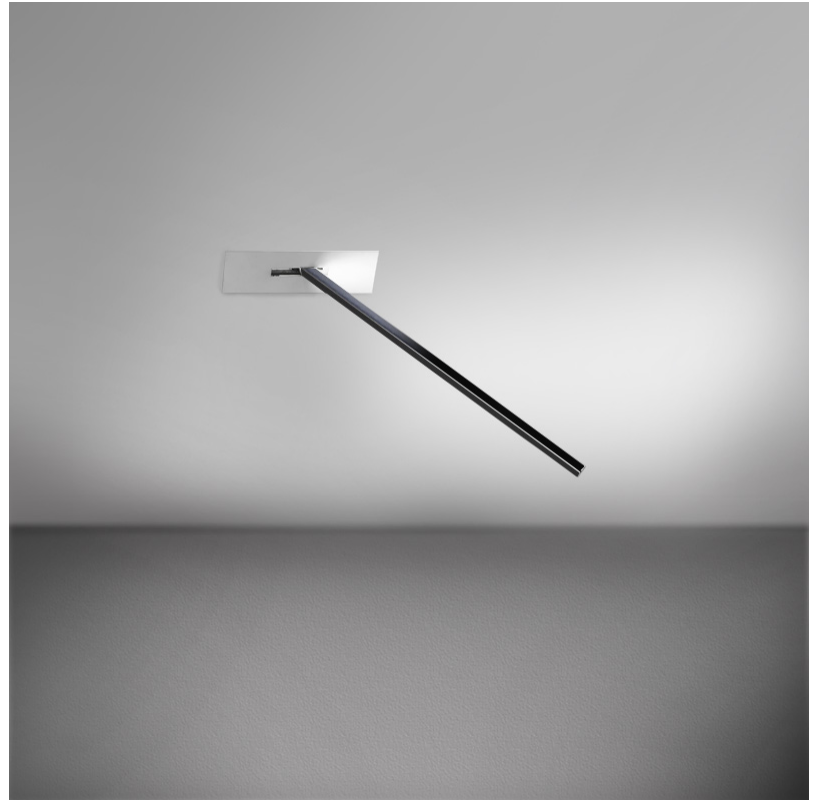

PROJECT
TYPE
SPECIFIER
QUANTITY
DATE

SPILLO 1 ROD RECESSED

D46014- -
base number   Color   Finish
                         Temperature   Options

1. To build a product code in our configurator select the specify button on the base model # product page
2. To build a manual product code on this datasheet choose from the options listed below in blue font and add the suffix to the base model #

GENERAL

Series: Spillo
Subseries: Spillo 1 Rod
Brand: Icone
Division: Design
Mounting Type: Recessed
Mounting Location: Wall
Subcategory: Ambient

PHYSICAL

Shape: Rectangle
Width (mm): 50
Width (in): 1 15/16
Height (mm): 400
Height (in): 15 3/4
Light Distribution: Adjustable
Fixture Finish: WHI / BLK / CHR / BGD
Fixture Material: Brass

ELECTRICAL

Lamp Type: LED
Total Output Wattage (W): 4.8
Dimming: 0-10V Dimming
Driver Included: No
Driver Location: Remote
Driver Type: Constant Voltage - 120Vac
Driver Class: Class 2
Input Voltage (V): 120
Output Voltage (V): 12
Upon Request: (Not included, see components) 0-10Vdc dimming / 277Vac

LED

Color Temperature (°K): 2700 / 3000
Nominal Lumen (lm): 440
CRI: >90 CRI
Lamp Life (hrs): 50000

OPTICAL

Adjustability: Tilt 120°

RATINGS AND CERTIFICATIONS

Certified By: Certified for North American Standards
IP rating: IP20