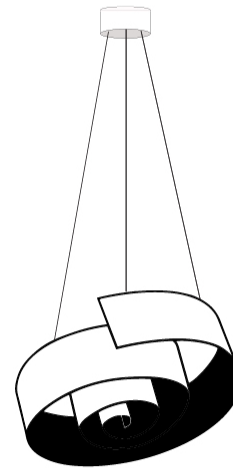

SPIRALE SUSPENSION

D131032-

base number   Finish
Options

1. To build a product code in our configurator select the specify button on the base model # product page
2. To build a manual product code on this datasheet choose from the options listed below in blue font and add the suffix to the base model #

GENERAL

Series: Spirale
Partner: Knikerboker
Division: Design
Installation: Suspension
Product Type: Pendant
Mounting Location: Ceiling

PHYSICAL

Shape: Curves
Diameter (mm): 1100
Diameter (in): 43 ⁵/₁₆
Height (mm): 250
Height (in): 9 ¹³/₁₆
Max. Overall Height (mm): 1895
Max. Overall Height (in): 74 ⁵/₈
Fixture Finish: EWH / EBK / MAN / COF / PRD / SLF / GLF / CLF / BRL / EWS / EWG / EWC / EWR / EBS / EBG / EBC / EBC / EBB / MAS / MAD / MAC / MAB / COS / CGO / CCL / CBL / PRS / PRG / PRC / PRB
Fixture Material: Aluminum
Cable Details: 3 Steel Cable 200mm / 78 3/4"

ELECTRICAL

Number of Lamps: 1
Lamp Type: LED Retrofit
Lamp Shape: PAR38
Bulb Included: Bulb Not Included
Max. Wattage Per Lamp (W): 15
Lamp Base: E26
Input Voltage (V): 120
Upon Request: GU24 / 277Vac

LED

OPTICAL

Optic°: 30

RATINGS AND CERTIFICATIONS

Certified By: Certified for North American Standards
IP rating: IP20

PROJECT
TYPE
SPECIFIER
QUANTITY
DATE