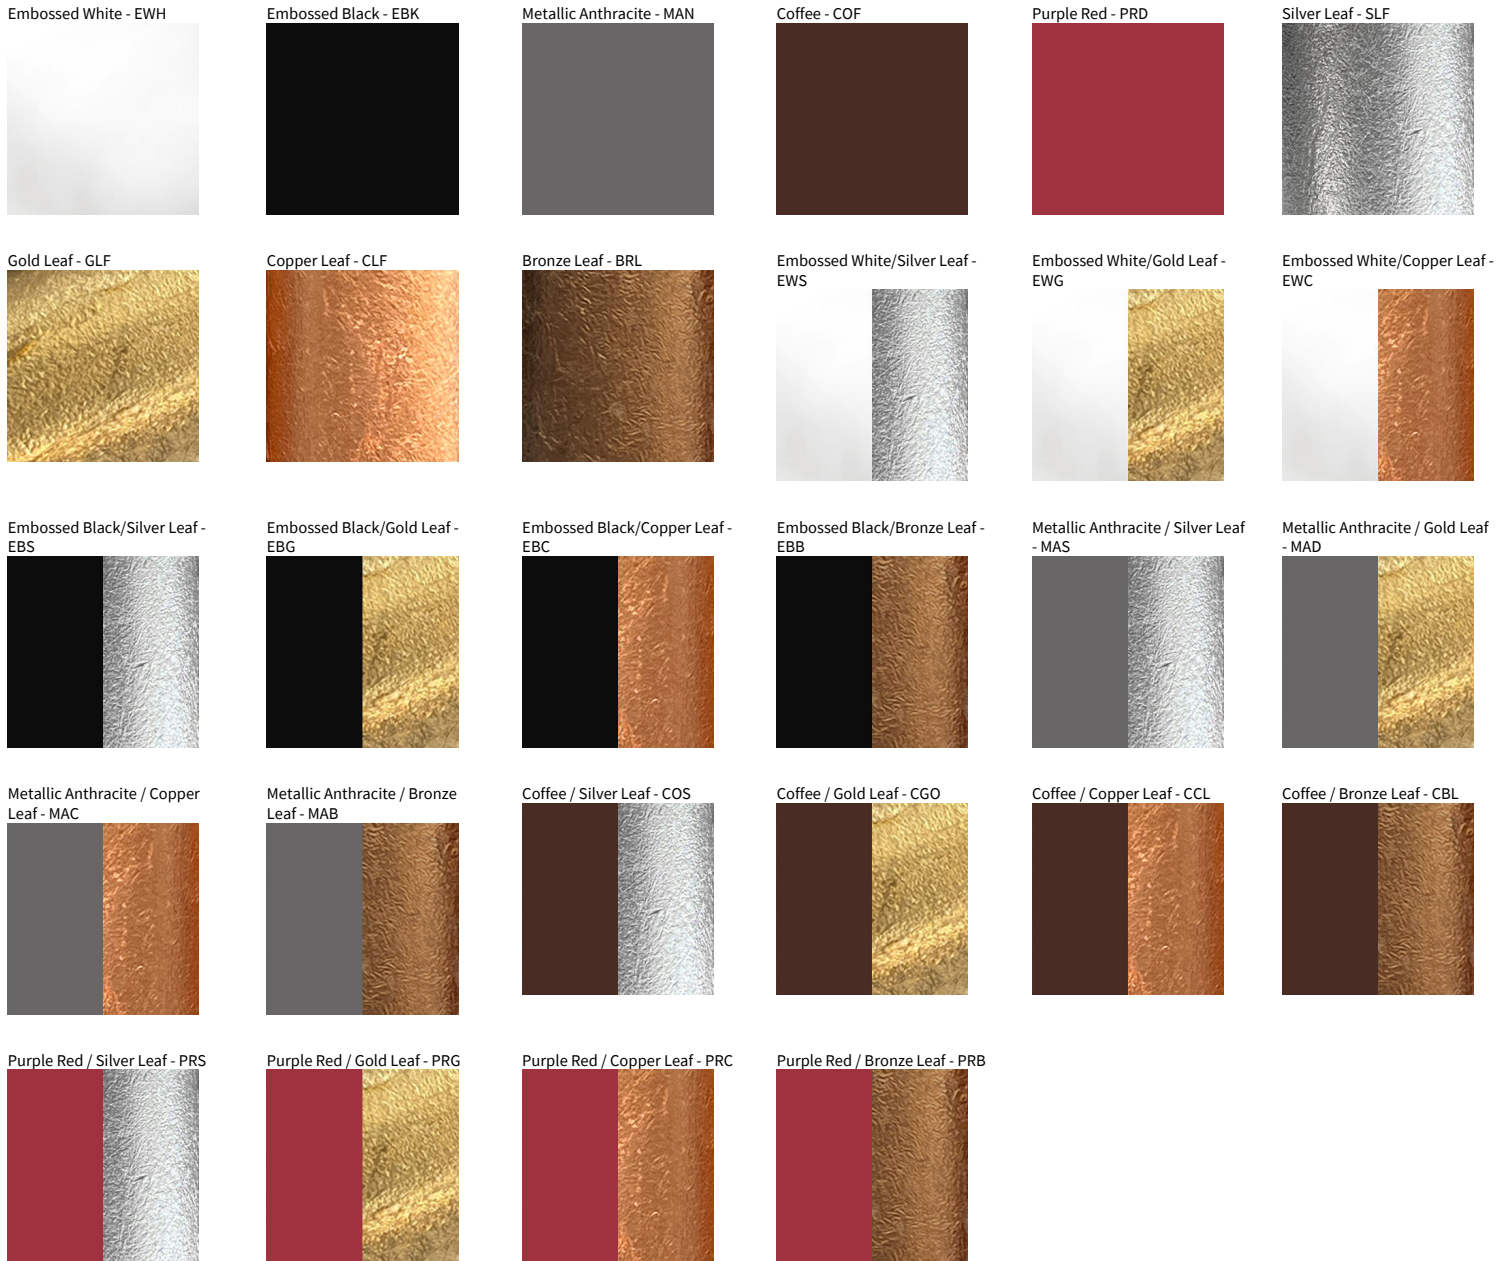

PROJECT _____

TYPE _____

SPECIFIER _____

QUANTITY _____

DATE _____

D

SPIRALE COLOR FINISH CHART

PROJECT
TYPE
SPECIFIER
QUANTITY
DATE

Fixture Finish

Digital: Not all screens are calibrated the same, and therefore, colors will appear differently between screens.
Physical: When texture is involved, there will be variations in color, character and tone within a product series and between product families.