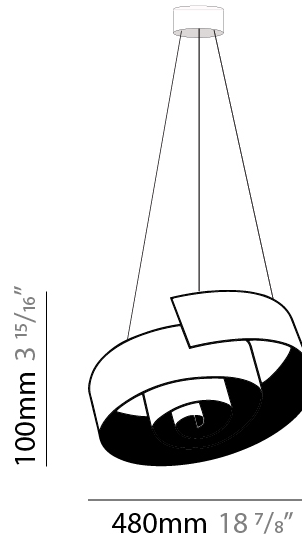

PROJECT
TYPE
SPECIFIER
QUANTITY
DATE

SPIRALE SUSPENSION

D131030-

base number   Finish
Options

1. To build a product code in our configurator select the specify button on the base model # product page
2. To build a manual product code on this datasheet choose from the options listed below in blue font and add the suffix to the base model #

GENERAL

Series: Spirale
Partner: Knikerboker
Division: Design
Installation: Suspension
Product Type: Pendant
Mounting Location: Ceiling

PHYSICAL

Shape: Curves
Diameter (mm): 480
Diameter (in): 18 ⁷/₈
Height (mm): 100
Height (in): 3 ¹⁵/₁₆
Max. Overall Height (mm): 1680
Max. Overall Height (in): 66 ¹/₈
Fixture Finish: EWH / EBK / MAN / COF / PRD / SLF / GLF / CLF / BRL / EWS / EWG / EWC / EWR / EBS / EBG / EBC / EBC / EBB / MAS / MAD / MAC / MAB / COS / CGO / CCL / CBL / PRS / PRG / PRC / PRB
Fixture Material: Aluminum
Cable Details: 3 Steel Cable 2000mm / 78 3/4"

ELECTRICAL

Number of Lamps: 1
Lamp Type: LED Retrofit
Lamp Shape: AR111
Bulb Included: Bulb Not Included
Max. Wattage Per Lamp (W): 15
Lamp Base: E26
Input Voltage (V): 120
Upon Request: GU24 / 277Vac

LED

CRI: >80 CRI

OPTICAL

Optic°: 54

RATINGS AND CERTIFICATIONS

Certified By: Certified for North American Standards
IP rating: IP20