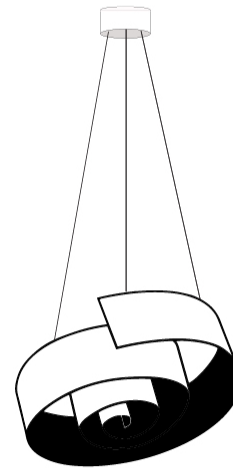

SPIRALE SUSPENSION

D131032-

base number   Finish
Options

1. To build a product code in our configurator select the specify button on the base model # product page
2. To build a manual product code on this datasheet choose from the options listed below in blue font and add the suffix to the base model #

GENERAL

Series: Spirale
Partner: Knikerboker
Division: Design
Installation: Suspension
Product Type: Pendant
Mounting Location: Ceiling

PHYSICAL

Shape: Curves
Diameter (mm): 1100
Diameter (in): 43 ⁵/₁₆
Height (mm): 250
Height (in): 9 ¹³/₁₆
Max. Overall Height (mm): 1895
Max. Overall Height (in): 74 ⁵/₈
Fixture Finish: EWH / EBK / MAN / COF / PRD / SLF / GLF / CLF / BRL / EWS / EWG / EWC / EWR / EBS / EBG / EBC / EBC / EBB / MAS / MAD / MAC / MAB / COS / CGO / CCL / CBL / PRS / PRG / PRC / PRB
Fixture Material: Aluminum
Cable Details: 3 Steel Cable 200mm / 78 3/4"

ELECTRICAL

Number of Lamps: 1
Lamp Type: LED Retrofit
Lamp Shape: PAR38
Bulb Included: Bulb Not Included
Max. Wattage Per Lamp (W): 15
Lamp Base: E26
Input Voltage (V): 120
Upon Request: GU24 / 277Vac

LED

OPTICAL

Optic°: 30

RATINGS AND CERTIFICATIONS

Certified By: Certified for North American Standards
IP rating: IP20

PROJECT	_____
TYPE	_____
SPECIFIER	_____
QUANTITY	_____
DATE	_____