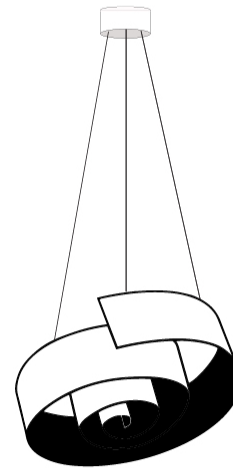

SPIRALE SUSPENSION

D131032-

base number Finish
Options

1. To build a product code in our configurator select the specify button on the base model # product page
2. To build a manual product code on this datasheet choose from the options listed below in blue font and add the suffix to the base model #

GENERAL

Series: Spirale
Partner: Knikerboker
Division: Design
Installation: Suspension
Product Type: Pendant
Mounting Location: Ceiling

PHYSICAL

Shape: Curves
Diameter (mm): 1100
Diameter (in): 43 ⁵/₁₆
Height (mm): 250
Height (in): 9 ¹³/₁₆
Max. Overall Height (mm): 1895
Max. Overall Height (in): 74 ⁵/₈
Fixture Finish: EWH / EBK / MAN / COF / PRD / SLF / GLF / CLF / BRL / EWS / EWG / EWC / EWR / EBS / EBG / EBC / EBC / EBB / MAS / MAD / MAC / MAB / COS / CGO / CCL / CBL / PRS / PRG / PRC / PRB
Fixture Material: Aluminum
Cable Details: 3 Steel Cable 200mm / 78 3/4"

ELECTRICAL

Number of Lamps: 1
Lamp Type: LED Retrofit
Lamp Shape: PAR38
Bulb Included: Bulb Not Included
Max. Wattage Per Lamp (W): 15
Lamp Base: E26
Input Voltage (V): 120
Upon Request: GU24 / 277Vac

LED

OPTICAL

Optic°: 30

RATINGS AND CERTIFICATIONS

Certified By: Certified for North American Standards
IP rating: IP20

PROJECT
TYPE
SPECIFIER
QUANTITY
DATE