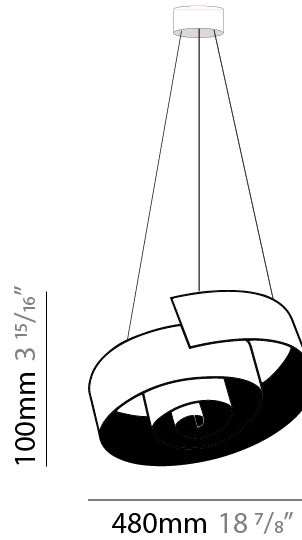

PROJECT	_____
TYPE	_____
SPECIFIER	_____
QUANTITY	_____
DATE	_____

SPIRALE SUSPENSION

D131030-

base number   Finish
Options

1. To build a product code in our configurator select the specify button on the base model # product page
2. To build a manual product code on this datasheet choose from the options listed below in blue font and add the suffix to the base model #

GENERAL

Series: Spirale _____
Partner: Knikerboker _____
Division: Design _____
Installation: Suspension _____
Product Type: Pendant _____
Mounting Location: Ceiling _____

PHYSICAL

Shape: Curves _____
Diameter (mm): 480 _____
Diameter (in): 18 ⁷/₈ _____
Height (mm): 100 _____
Height (in): 3 ¹⁵/₁₆ _____
Max. Overall Height (mm): 1680 _____
Max. Overall Height (in): 66 ¹/₈ _____
Fixture Finish: EWH / EBK / MAN / COF / PRD / SLF / GLF / CLF / BRL / EWS / EWG / EWC / EWR / EBS / EBG / EBC / EBC / EBB / MAS / MAD / MAC / MAB / COS / CGO / CCL / CBL / PRS / PRG / PRC / PRB _____
Fixture Material: Aluminum _____
Cable Details: 3 Steel Cable 2000mm / 78 3/4" _____

ELECTRICAL

Number of Lamps: 1 _____
Lamp Type: LED Retrofit _____
Lamp Shape: AR111 _____
Bulb Included: Bulb Not Included _____
Max. Wattage Per Lamp (W): 15 _____
Lamp Base: E26 _____
Input Voltage (V): 120 _____
Upon Request: GU24 / 277Vac _____

LED

CRI: >80 CRI _____

OPTICAL

Optic°: 54 _____

RATINGS AND CERTIFICATIONS

Certified By: Certified for North American Standards _____
IP rating: IP20 _____