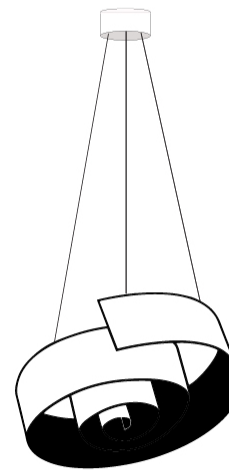

SPIRALE SUSPENSION

D131032-

base number   Finish
Options

1. To build a product code in our configurator select the specify button on the base model # product page
2. To build a manual product code on this datasheet choose from the options listed below in blue font and add the suffix to the base model #

GENERAL

Series: Spirale
Partner: Knikerboker
Division: Design
Installation: Suspension
Product Type: Pendant
Mounting Location: Ceiling

PHYSICAL

Shape: Curves
Diameter (mm): 1100
Diameter (in): 43 ⁵/₁₆
Height (mm): 250
Height (in): 9 ¹³/₁₆
Max. Overall Height (mm): 1895
Max. Overall Height (in): 74 ⁵/₈
Fixture Finish: EWH / EBK / MAN / COF / PRD / SLF / GLF / CLF / BRL / EWS / EWG / EWC / EWR / EBS / EBG / EBC / EBC / EBB / MAS / MAD / MAC / MAB / COS / CGO / CCL / CBL / PRS / PRG / PRC / PRB
Fixture Material: Aluminum
Cable Details: 3 Steel Cable 200mm / 78 3/4"

ELECTRICAL

Number of Lamps: 1
Lamp Type: LED Retrofit
Lamp Shape: PAR38
Bulb Included: Bulb Not Included
Max. Wattage Per Lamp (W): 15
Lamp Base: E26
Input Voltage (V): 120
Upon Request: GU24 / 277Vac

LED

OPTICAL

Optic°: 30

RATINGS AND CERTIFICATIONS

Certified By: Certified for North American Standards
IP rating: IP20

PROJECT
TYPE
SPECIFIER
QUANTITY
DATE