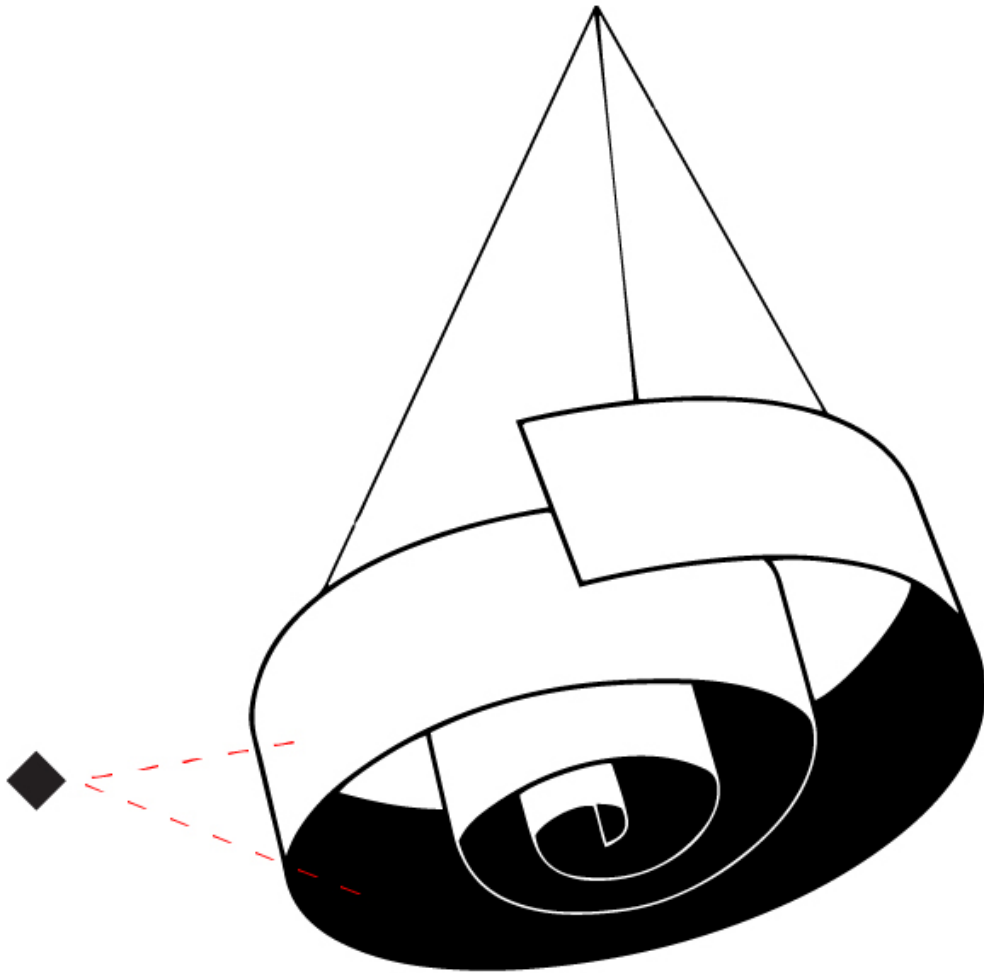

SPIRALE SUSPENSION

D131032-

PROJECT

TYPE

SPECIFIER

QUANTITY

DATE

D