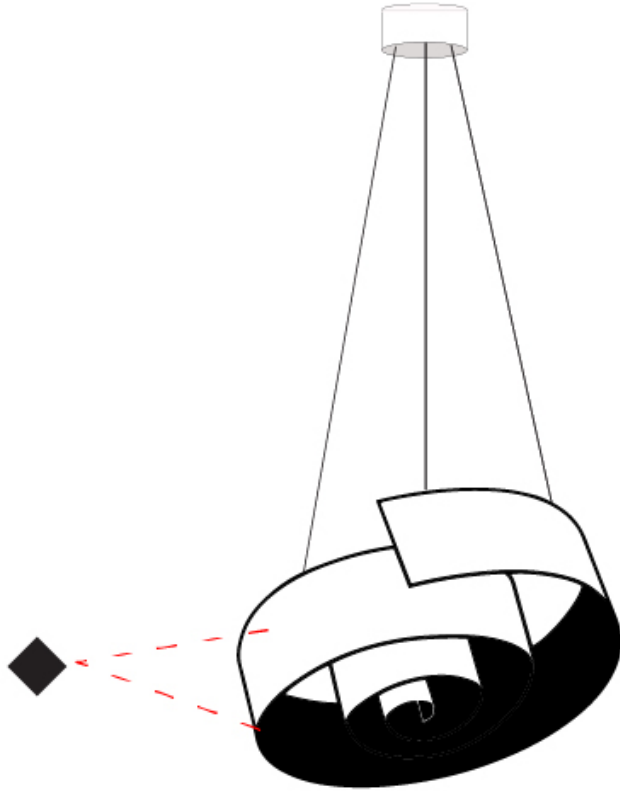

SPIRALE SUSPENSION

D131030-

PROJECT

TYPE

SPECIFIER

QUANTITY

DATE

D