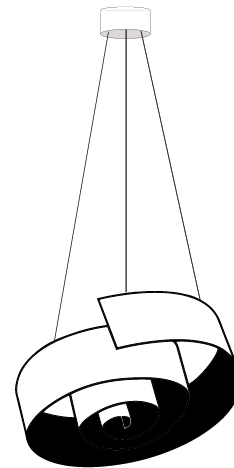

SPIRALE SUSPENSION

D131032- _____
base number

PROJECT
TYPE
SPECIFIER
QUANTITY
DATE

1. To build a product code in our configurator select the specify button on the base model # product page
2. To build a manual product code on this datasheet choose from the options listed below in blue font and add the suffix to the base model #

GENERAL

Series: Spirale
Brand: Knikerboker
Division: Design
Mounting Type: Suspension
Mounting Location: Ceiling
Subcategory: Pendant

PHYSICAL

Shape: Curves
Diameter (mm): 1100
Diameter (in): 43 ⁵/₁₆
Height (mm): 250
Height (in): 9 ¹³/₁₆
Max. Overall Height (mm): 1895
Max. Overall Height (in): 74 ⁵/₈
Fixture Finish: EWH / EBK / MAN / COF / PRD / SLF / GLF / CLF / BRL / EWS / EWG / EWC / EWR / EBS / EBG / EBC / EBC / EBB / MAS / MAD / MAC / MAB / COS / CGO / CCL / CBL / PRS / PRG / PRC / PRB
Fixture Material: Aluminum
Cable Details: 3 Steel Cable 200mm / 78 3/4"

ELECTRICAL

Number of Lamps: 1
Lamp Type: LED Retrofit
Lamp Shape: PAR38
Bulb Included: Bulb Not Included
Max. Wattage Per Lamp (W): 15
Lamp Base: E26
Input Voltage (V): 120
Upon Request: GU24 / 277Vac

LED

OPTICAL

Optic°: 30

RATINGS AND CERTIFICATIONS

Certified By: Certified for North American Standards
IP rating: IP20