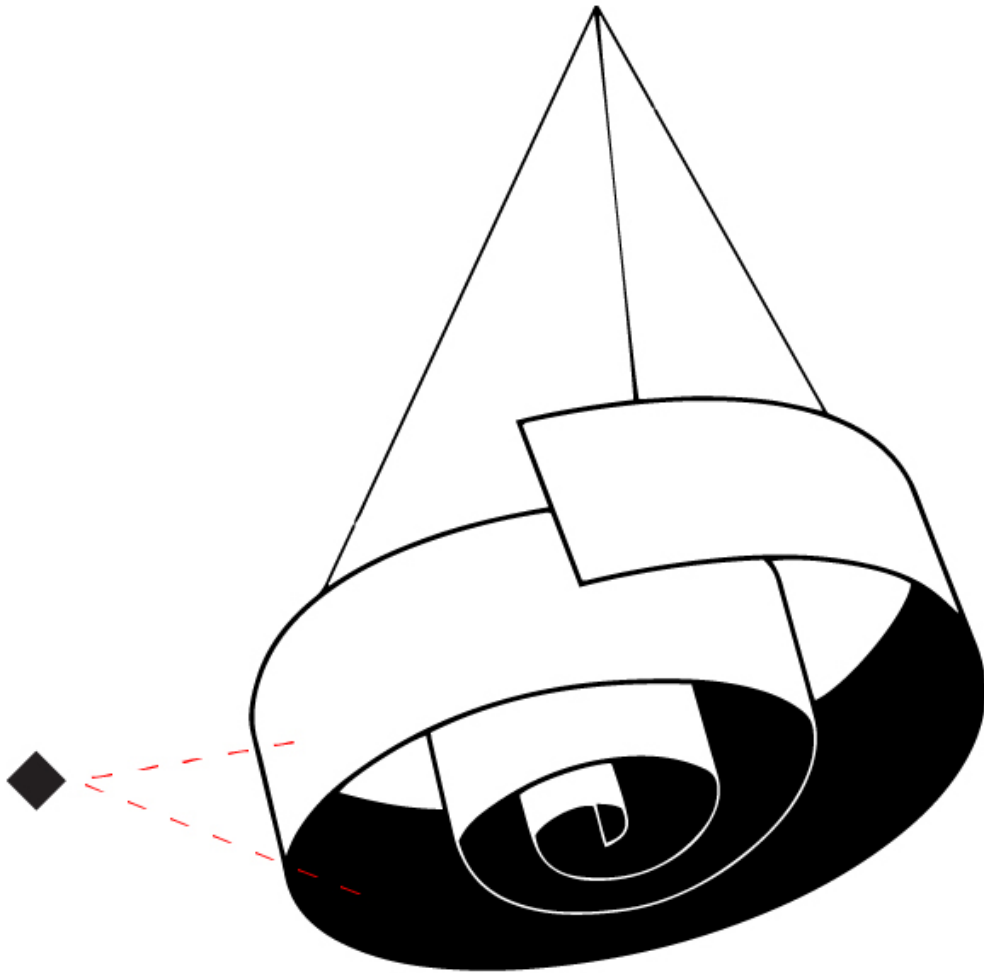

SPIRALE SUSPENSION

D131032-

PROJECT _____

TYPE _____

SPECIFIER _____

QUANTITY _____

DATE _____

D