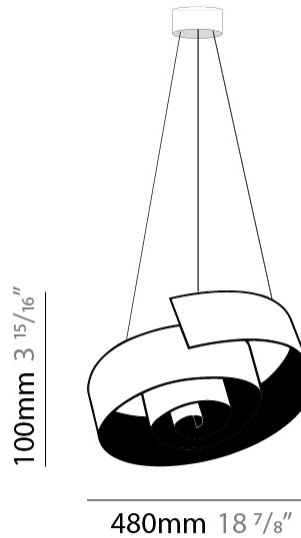

PROJECT	_____
TYPE	_____
SPECIFIER	_____
QUANTITY	_____
DATE	_____

SPIRALE SUSPENSION

D131030- _____
base number

1. To build a product code in our configurator select the specify button on the base model # product page
2. To build a manual product code on this datasheet choose from the options listed below in blue font and add the suffix to the base model #

GENERAL

Series: Spirale _____
Brand: Knikerboker _____
Division: Design _____
Mounting Type: Suspension _____
Mounting Location: Ceiling _____
Subcategory: Pendant _____

PHYSICAL

Shape: Curves _____
Diameter (mm): 480 _____
Diameter (in): 18 ⁷/₈ _____
Height (mm): 100 _____
Height (in): 3 ¹⁵/₁₆ _____
Max. Overall Height (mm): 1680 _____
Max. Overall Height (in): 66 ¹/₈ _____
Fixture Finish: EWH / EBK / MAN / COF / PRD / SLF / GLF / CLF / BRL / EWS / EWG / EWC / EWR / EBS / EBG / EBC / EBC / EBB / MAS / MAD / MAC / MAB / COS / CGO / CCL / CBL / PRS / PRG / PRC / PRB _____
Fixture Material: Aluminum _____
Cable Details: 3 Steel Cable 2000mm / 78 3/4" _____

ELECTRICAL

Number of Lamps: 1 _____
Lamp Type: LED Retrofit _____
Lamp Shape: AR111 _____
Bulb Included: Bulb Not Included _____
Max. Wattage Per Lamp (W): 15 _____
Lamp Base: E26 _____
Input Voltage (V): 120 _____
Upon Request: GU24 / 277Vac _____

LED

CRI: >80 CRI _____

OPTICAL

Optic°: 54 _____

RATINGS AND CERTIFICATIONS

Certified By: Certified for North American Standards _____
IP rating: IP20 _____