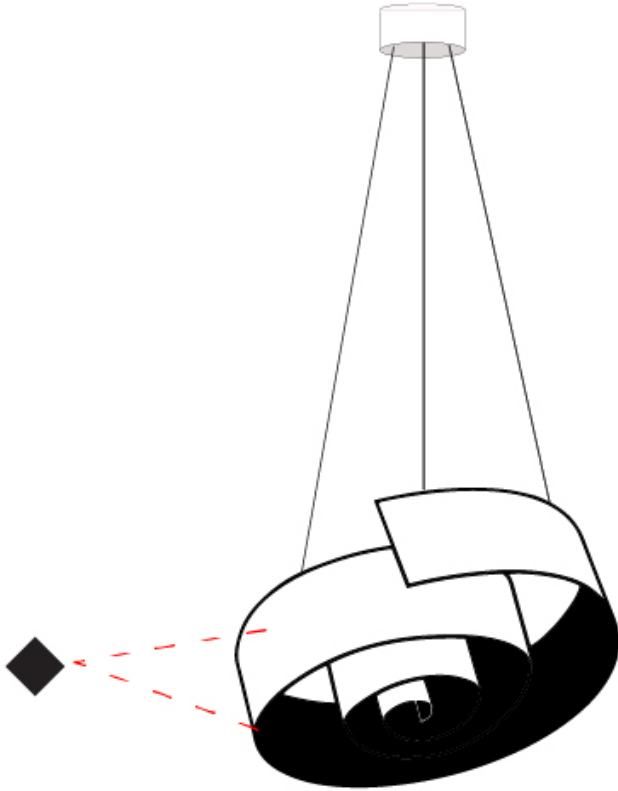

SPIRALE SUSPENSION

D131030-

PROJECT

TYPE

SPECIFIER

QUANTITY

DATE

D