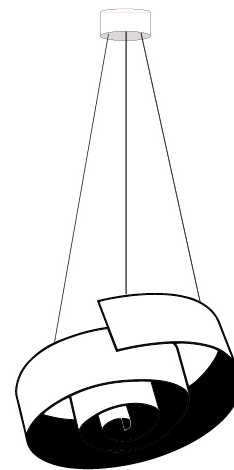

SPIRALE SUSPENSION

D131032- _____
base number

PROJECT
TYPE
SPECIFIER
QUANTITY
DATE

1. To build a product code in our configurator select the specify button on the base model # product page
2. To build a manual product code on this datasheet choose from the options listed below in blue font and add the suffix to the base model #

GENERAL

Series: Spirale
Brand: Knikerboker
Division: Design
Mounting Type: Suspension
Mounting Location: Ceiling
Subcategory: Pendant

PHYSICAL

Shape: Curves
Diameter (mm): 1100
Diameter (in): 43 ⁵/₁₆
Height (mm): 250
Height (in): 9 ¹³/₁₆
Max. Overall Height (mm): 1895
Max. Overall Height (in): 74 ⁵/₈
Fixture Finish: EWH / EBK / MAN / COF / PRD / SLF / GLF / CLF / BRL / EWS / EWG / EWC / EWR / EBS / EBG / EBC / EBC / EBB / MAS / MAD / MAC / MAB / COS / CGO / CCL / CBL / PRS / PRG / PRC / PRB
Fixture Material: Aluminum
Cable Details: 3 Steel Cable 200mm / 78 3/4"

ELECTRICAL

Number of Lamps: 1
Lamp Type: LED Retrofit
Lamp Shape: PAR38
Bulb Included: Bulb Not Included
Max. Wattage Per Lamp (W): 15
Lamp Base: E26
Input Voltage (V): 120
Upon Request: GU24 / 277Vac

LED

OPTICAL

Optic°: 30

RATINGS AND CERTIFICATIONS

Certified By: Certified for North American Standards
IP rating: IP20