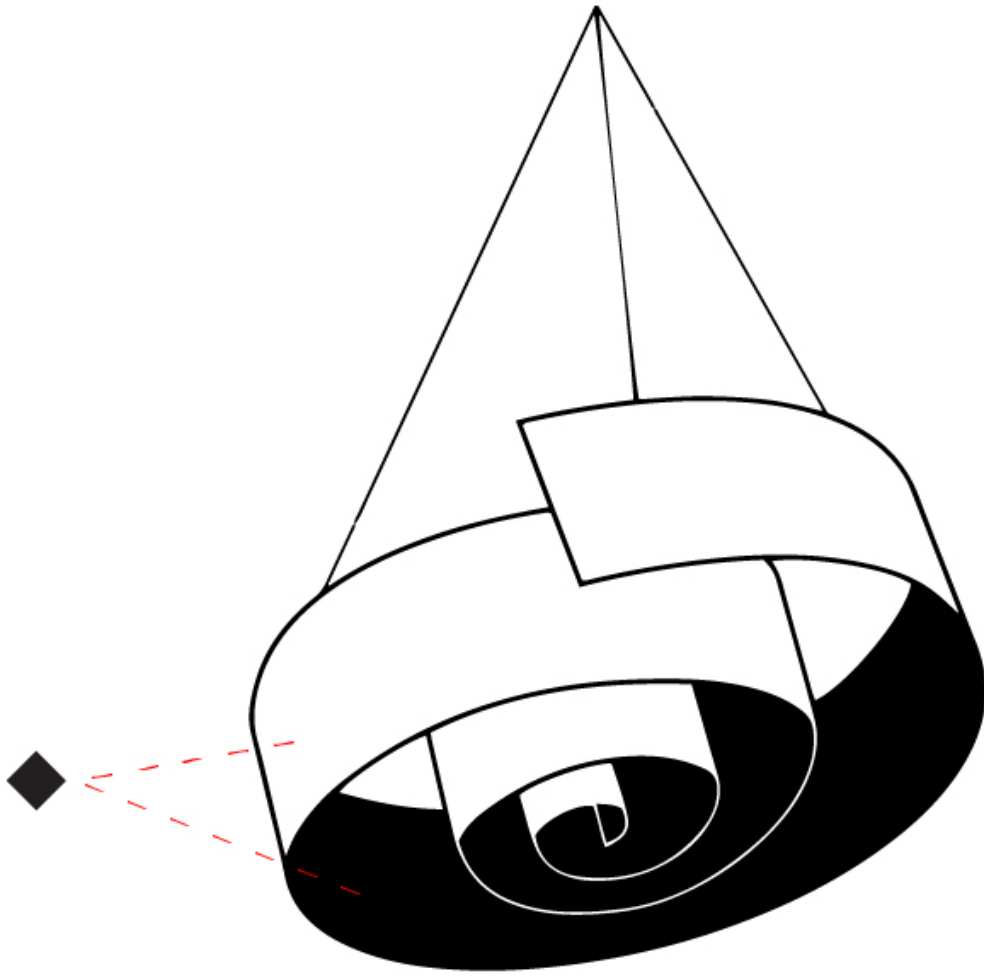

SPIRALE SUSPENSION

D131032-

PROJECT _____

TYPE _____

SPECIFIER _____

QUANTITY _____

DATE _____