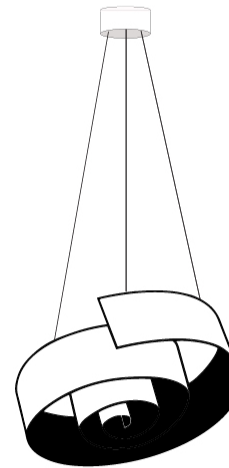

SPIRALE SUSPENSION

D131032-

base number Finish
Options

1. To build a product code in our configurator select the specify button on the base model # product page
2. To build a manual product code on this datasheet choose from the options listed below in blue font and add the suffix to the base model #

GENERAL

Series: Spirale
Partner: Knikerboker
Division: Design
Installation: Suspension
Product Type: Pendant
Mounting Location: Ceiling

PHYSICAL

Shape: Curves
Diameter (mm): 1100
Diameter (in): 43 ⁵/₁₆
Height (mm): 250
Height (in): 9 ¹³/₁₆
Max. Overall Height (mm): 1895
Max. Overall Height (in): 74 ⁵/₈
Fixture Finish: EWH / EBK / MAN / COF / PRD / SLF / GLF / CLF / BRL / EWS / EWG / EWC / EWR / EBS / EBG / EBC / EBC / EBB / MAS / MAD / MAC / MAB / COS / CGO / CCL / CBL / PRS / PRG / PRC / PRB
Fixture Material: Aluminum
Cable Details: 3 Steel Cable 200mm / 78 3/4"

ELECTRICAL

Number of Lamps: 1
Lamp Type: LED Retrofit
Lamp Shape: PAR38
Bulb Included: Bulb Not Included
Max. Wattage Per Lamp (W): 15
Lamp Base: E26
Input Voltage (V): 120
Upon Request: GU24 / 277Vac

LED

OPTICAL

Optic°: 30

RATINGS AND CERTIFICATIONS

Certified By: Certified for North American Standards
IP rating: IP20

PROJECT
TYPE
SPECIFIER
QUANTITY
DATE