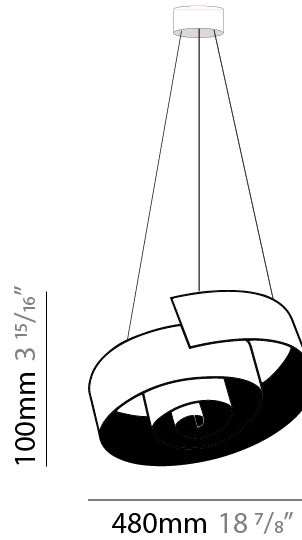

SPIRALE SUSPENSION

D131030-

base number   Finish
Options

PROJECT	_____
TYPE	_____
SPECIFIER	_____
QUANTITY	_____
DATE	_____

1. To build a product code in our configurator select the specify button on the base model # product page
2. To build a manual product code on this datasheet choose from the options listed below in blue font and add the suffix to the base model #

GENERAL

Series: Spirale _____
Partner: Knikerboker _____
Division: Design _____
Installation: Suspension _____
Product Type: Pendant _____
Mounting Location: Ceiling _____

PHYSICAL

Shape: Curves _____
Diameter (mm): 480 _____
Diameter (in): 18 ⁷/₈ _____
Height (mm): 100 _____
Height (in): 3 ¹⁵/₁₆ _____
Max. Overall Height (mm): 1680 _____
Max. Overall Height (in): 66 ¹/₈ _____
Fixture Finish: EWH / EBK / MAN / COF / PRD / SLF / GLF / CLF / BRL / EWS / EWG / EWC / EWR / EBS / EBG / EBC / EBC / EBB / MAS / MAD / MAC / MAB / COS / CGO / CCL / CBL / PRS / PRG / PRC / PRB _____
Fixture Material: Aluminum _____
Cable Details: 3 Steel Cable 2000mm / 78 3/4" _____

ELECTRICAL

Number of Lamps: 1 _____
Lamp Type: LED Retrofit _____
Lamp Shape: AR111 _____
Bulb Included: Bulb Not Included _____
Max. Wattage Per Lamp (W): 15 _____
Lamp Base: E26 _____
Input Voltage (V): 120 _____
Upon Request: GU24 / 277Vac _____

LED

CRI: >80 CRI _____

OPTICAL

Optic°: 54 _____

RATINGS AND CERTIFICATIONS

Certified By: Certified for North American Standards _____
IP rating: IP20 _____