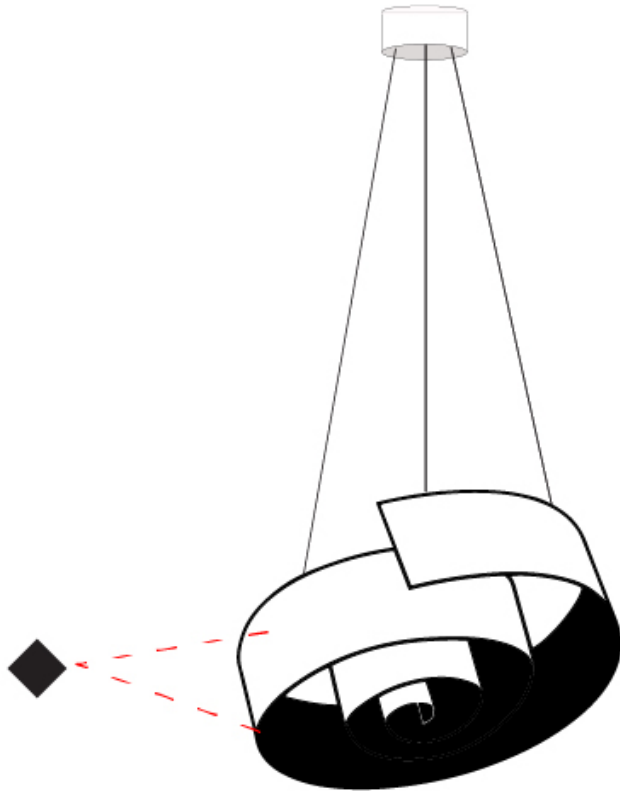

SPIRALE SUSPENSION

D131030-

PROJECT

TYPE

SPECIFIER

QUANTITY

DATE

D