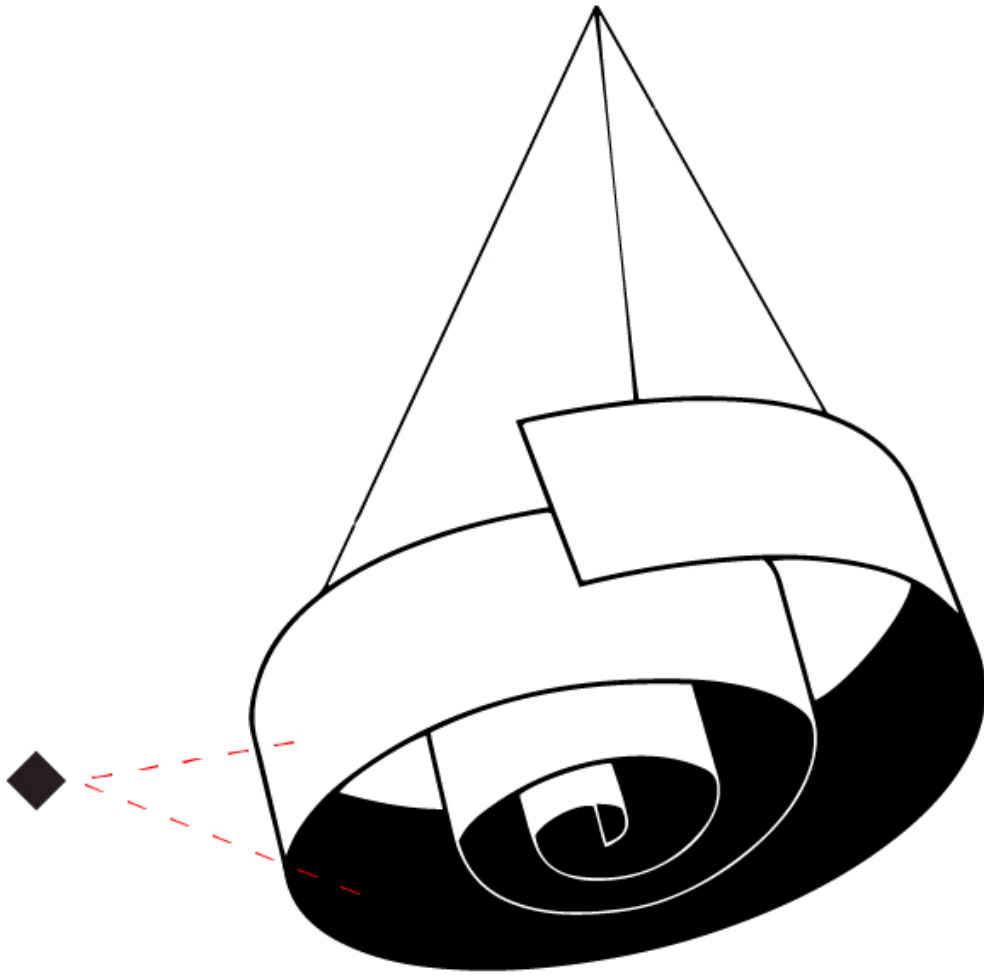

SPIRALE SUSPENSION

D131032-

PROJECT _____

TYPE _____

SPECIFIER _____

QUANTITY _____

DATE _____

D