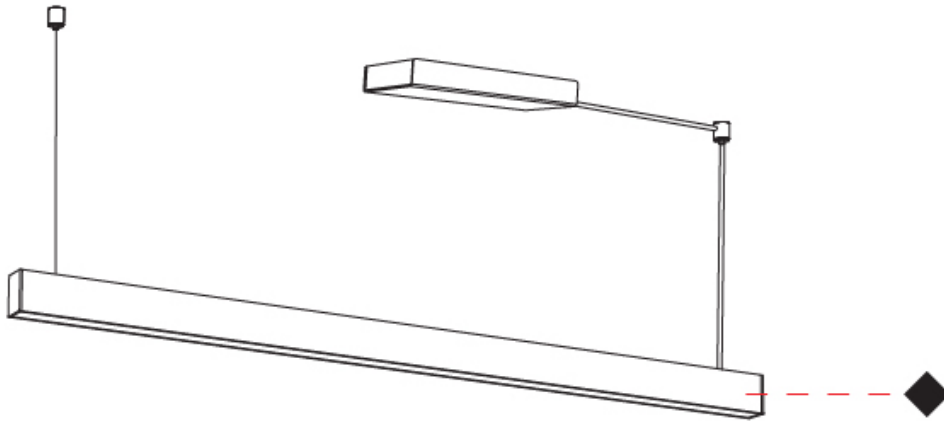

SQUARE SUSPENSION

D71036-

PROJECT _____

TYPE _____

SPECIFIER _____

QUANTITY _____

DATE _____

D