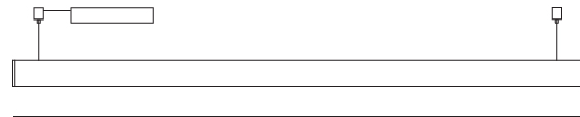

SQUARE SUSPENSION

D71037- -

base number
Color   Finish
Temperature   Options

1. To build a product code in our configurator select the specify button on the base model # product page
2. To build a manual product code on this datasheet choose from the options listed below in blue font and add the suffix to the base model #

GENERAL

Series: Square
Brand: Tunto
Division: Design
Mounting Type: Suspension
Mounting Location: Ceiling
Subcategory: Pendant

PHYSICAL

Shape: Abstract
Length (mm): 1340
Length (in): 52 ¾
Width (mm): 40
Width (in): 1 ⅙
Height (mm): 60
Height (in): 2 ⅜
Max. Overall Height (mm): 3060
Max. Overall Height (in): 120 ½
Light Distribution: Direct
Diffuser: PMMA - Opal
Fixture Finish: OAK / WAL / BLK
Fixture Material: Wood

ELECTRICAL

Lamp Type: LED
Input Wattage (W): 34.4
Total Output Wattage (W): 31
Dimming: Tri-Mode (Non-Dimming and Phase Dimming (120Vac only) and 0-10V Dimming)
Driver Included: Yes
Driver Location: Integrated
Driver Type: Constant Current - 500mA
Driver Class: Class 2
Input Voltage (V): 120 - 277
Constant Current (MA): 500

LED

Color Temperature (°K): 2700 / 3000 / 4000
Nominal Lumen (lm): 2960 (3000K)
CRI: >93 CRI
Lamp Life (hrs): 50000

OPTICAL

RATINGS AND CERTIFICATIONS

Certified By: Certified for North American Standards
IP rating: IP20
Glare Rating: ≤ 19

PROJECT _____
TYPE _____
SPECIFIER _____
QUANTITY _____
DATE _____

1340mm 52 ¾"

60mm 2 ⅜"

40mm 1 ⅙"