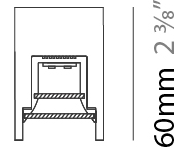

60mm 2 ⅜"

40mm 1 ⅙"