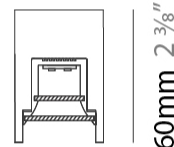

60mm 2 ³/₈"

40mm 1 ⁹/₁₆"