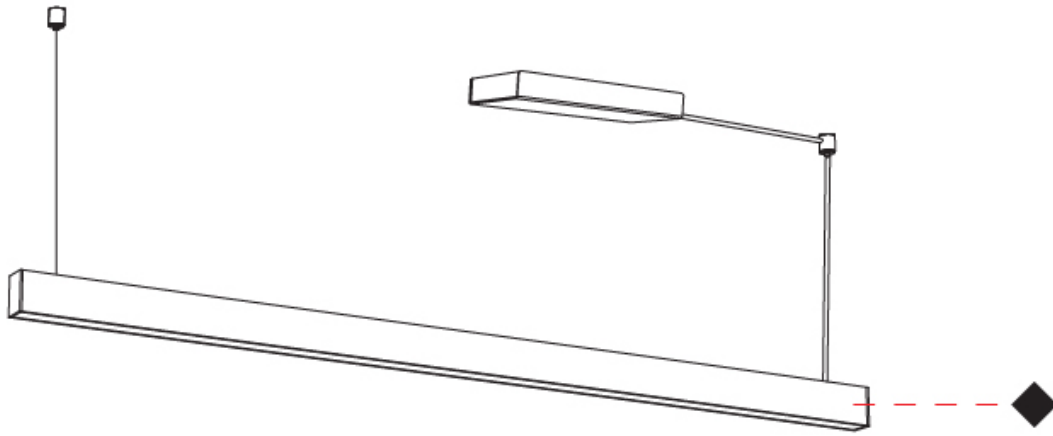

SQUARE SUSPENSION

D71037-

PROJECT	_____
TYPE	_____
SPECIFIER	_____
QUANTITY	_____
DATE	_____

D