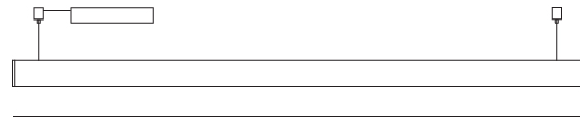

SQUARE SUSPENSION

D71037- -

base number
Color   Finish
Temperature   Options

1. To build a product code in our configurator select the specify button on the base model # product page
2. To build a manual product code on this datasheet choose from the options listed below in blue font and add the suffix to the base model #

GENERAL

Series: Square
Brand: Tunto
Division: Design
Mounting Type: Suspension
Mounting Location: Ceiling
Subcategory: Pendant

PHYSICAL

Shape: Abstract
Length (mm): 1340
Length (in): 52 ¾
Width (mm): 40
Width (in): 1 ⅙
Height (mm): 60
Height (in): 2 ⅜
Max. Overall Height (mm): 3060
Max. Overall Height (in): 120 ½
Light Distribution: Direct
Diffuser: PMMA - Opal
Fixture Finish: OAK / WAL / BLK
Fixture Material: Wood

ELECTRICAL

Lamp Type: LED
Input Wattage (W): 34.4
Total Output Wattage (W): 31
Dimming: Tri-Mode (Non-Dimming and Phase Dimming (120Vac only) and 0-10V Dimming)
Driver Included: Yes
Driver Location: Integrated
Driver Type: Constant Current - 500mA
Driver Class: Class 2
Input Voltage (V): 120 - 277
Constant Current (MA): 500

LED

Color Temperature (°K): 2700 / 3000 / 4000
Nominal Lumen (lm): 2960 (3000K)
CRI: >93 CRI
Lamp Life (hrs): 50000

OPTICAL

RATINGS AND CERTIFICATIONS

Certified By: Certified for North American Standards
IP rating: IP20
Glare Rating: ≤ 19

PROJECT
TYPE
SPECIFIER
QUANTITY
DATE

1340mm 52 ¾"

60mm 2 ⅜"

40mm 1 ⅙"