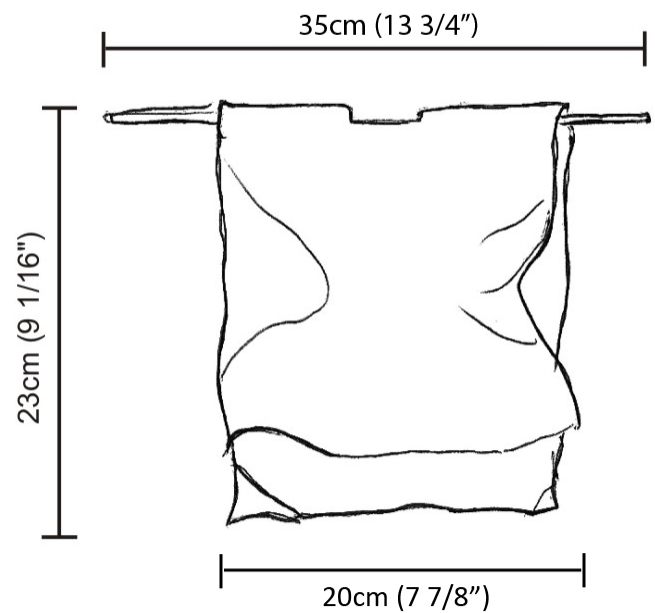

STENDIMI SURFACE

D133019-

base number _____
Finish _____
Options _____

1. To build a product code in our configurator select the specify button on the base model # product page
2. To build a manual product code on this datasheet choose from the options listed below in blue font and add the suffix to the base model #

GENERAL

Series: Stendimi
Partner: Knikerboker
Division: Design
Installation: Surface
Mounting Location: Wall
Light Distribution: Indirect

PHYSICAL

Shape: Abstract
Length (mm): 200
Length (in): 7 7/8
Height (mm): 230
Height (in): 9 1/16
Extension (mm): 200
Extension (in): 7 7/8
Fixture Finish: BFM / BRL / BRW / CLF / CLM / CLW / GLF / GLM / GLW / MBK / SLF / SLM / SLW / WHI
Fixture Material: Metal

ELECTRICAL

Lamp Type: LED
Total Output Wattage (W): 9.8
Dimming: 0-10V Dimming
Driver Included: No
Driver Location: Remote
Driver Type: Constant Voltage - 120 / 277Vac
Driver Class: Class 2
Input Voltage (V): 120 - 277
Output Voltage (V): 24
Upon Request: (Not included - see components) Remote: 0-10Vdc dimming / Non-dimming 277Vac

LED

Color Temperature (°K): 3000
Max. Delivered Lumen (lm): 1080
CRI: >80 CRI
Lamp Life (hrs): 50000

OPTICAL

RATINGS AND CERTIFICATIONS

Certified By: Certified for North American Standards
IP rating: IP20