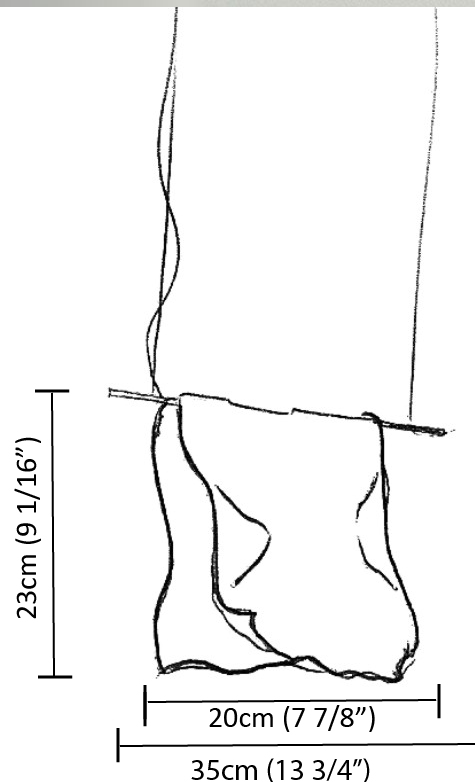

PROJECT	_____
TYPE	_____
SPECIFIER	_____
QUANTITY	_____
DATE	_____

STENDIMI SUSPENSION

D131040-

base number   Finish
Options

1. To build a product code in our configurator select the specify button on the base model # product page
2. To build a manual product code on this datasheet choose from the options listed below in blue font and add the suffix to the base model #

GENERAL

Series: Stendimi
Partner: Knikerboker
Division: Design
Installation: Suspension
Product Type: Pendant
Mounting Location: Ceiling
Light Distribution: Direct / Indirect

PHYSICAL

Shape: Abstract
Length (mm): 200
Length (in): 7 7/8
Height (mm): 230
Height (in): 9 1/16
Max. Overall Height (mm): 2230
Max. Overall Height (in): 87 13/16
Fixture Finish: EWH / EBK / MAN / COF / PRD / SLF / GLF / CLF / BRL / EWS / EWG / EWC / EWR / EBS / EBG / EBC / EBC / EBB / MAS / MAD / MAC / MAB / COS / CGO / CCL / CBL / PRS / PRG / PRC / PRB
Fixture Material: Metal
Cable Details: Silicon Cable 2000mm / 78 3/4"

ELECTRICAL

Lamp Type: LED
Total Output Wattage (W): 9.8
Dimming: Non-Dimmable
Driver Included: No
Driver Location: External
Driver Type: LED driver (Not Included)
Driver Class: Class 2
Housing: ENCP4
Input Voltage (V): 120

LED

Color Temperature (°K): 3000
Max. Delivered Lumen (lm): 1080
CRI: >80 CRI

OPTICAL

RATINGS AND CERTIFICATIONS

Certified By: Certified for North American Standards
IP rating: IP20