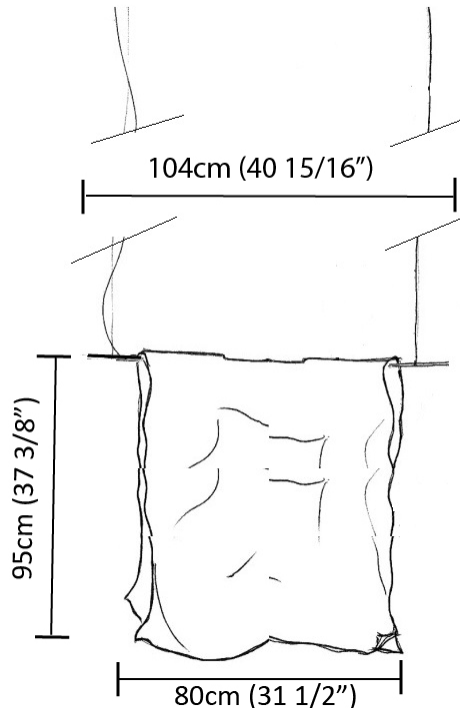

GENERAL

Series: Stendimi _____
Partner: Knikerboker _____
Division: Design _____
Installation: Suspension _____
Product Type: Pendant _____
Mounting Location: Ceiling _____
Light Distribution: Direct / Indirect _____

PHYSICAL

Shape: Abstract _____
Length (mm): 800 _____
Length (in): 31 1/2 _____
Height (mm): 950 _____
Height (in): 37 3/8 _____
Max. Overall Height (mm): 2950 _____
Max. Overall Height (in): 116 1/8 _____
Fixture Finish: EWH / EBK / MAN / COF / PRD / SLF / GLF / CLF / BRL / EWS / EWG / EWC / EWR / EBS / EBG / EBC / EBC / EBB / MAS / MAD / MAC / MAB / COS / CGO / CCL / CBL / PRS / PRG / PRC / PRB _____
Fixture Material: Metal _____
Cable Details: 2 Steel Cables 2000mm _____

ELECTRICAL

Lamp Type: LED _____
Total Output Wattage (W): 29.4 _____
Dimming: 0-10V Dimming _____
Driver Included: Yes _____
Driver Location: Integrated _____
Driver Type: Constant Voltage - Universal _____
Driver Class: Class 2 _____
Input Voltage (V): 120 - 277 _____
Output Voltage (V): 24 _____
Upon Request: (Not included - see components) Remote: 0-10Vdc dimming / (Included) Integral Non-dimming 277Vac _____

LED

Number of LEDs: 8 strips _____
Color Temperature (°K): 3000 _____
Max. Delivered Lumen (lm): 3240 _____
CRI: >80 CRI _____
Lamp Life (hrs): 50000 _____

OPTICAL

RATINGS AND CERTIFICATIONS

Certified By: Certified for North American Standards _____
IP rating: IP20 _____