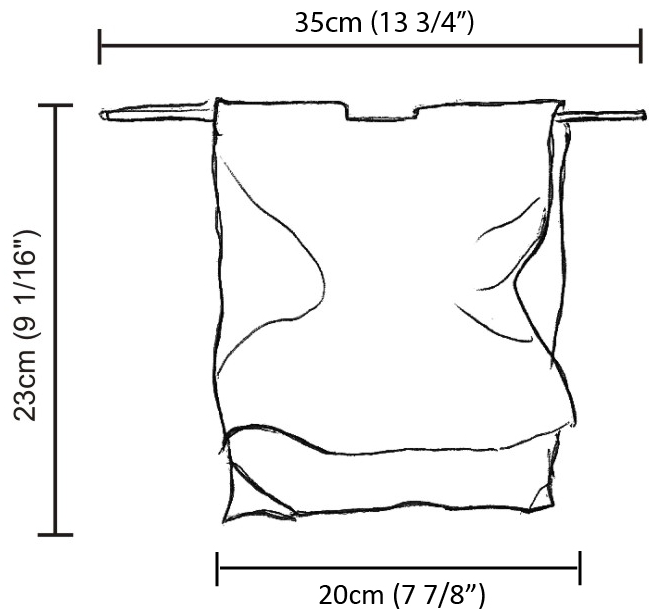

PROJECT	_____
TYPE	_____
SPECIFIER	_____
QUANTITY	_____
DATE	_____

STENDIMI SURFACE

D133019- _____
base number

1. To build a product code in our configurator select the specify button on the base model # product page
2. To build a manual product code on this datasheet choose from the options listed below in blue font and add the suffix to the base model #

GENERAL

Series: Stendimi
Brand: Knikerboker
Division: Design
Mounting Type: Surface
Mounting Location: Wall

PHYSICAL

Shape: Abstract
Length (mm): 200
Length (in): 7 7/8
Height (mm): 230
Height (in): 9 1/16
Extension (mm): 200
Extension (in): 7 7/8
Light Distribution: Indirect
Fixture Finish: BFM / BRL / BRW / CLF / CLM / CLW / GLF / GLM / GLW / MBK / SLF / SLM / SLW / WHI
Fixture Material: Metal

ELECTRICAL

Lamp Type: LED
Total Output Wattage (W): 9.8
Dimming: 0-10V Dimming
Driver Included: No
Driver Location: Remote
Driver Type: Constant Voltage - 120 / 277Vac
Driver Class: Class 2
Input Voltage (V): 120 - 277
Output Voltage (V): 24
Upon Request: (Not included - see components) Remote: 0-10Vdc dimming / Non-dimming 277Vac

LED

Color Temperature (°K): 3000
Max. Delivered Lumen (lm): 1080
CRI: >80 CRI
Lamp Life (hrs): 50000

OPTICAL

RATINGS AND CERTIFICATIONS

Certified By: Certified for North American Standards
IP rating: IP20

D