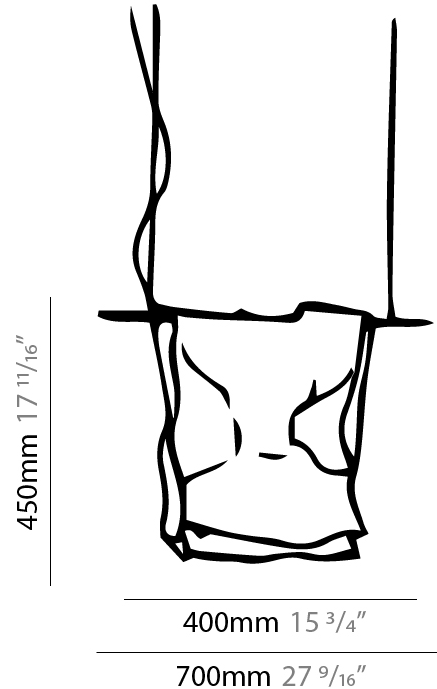

PROJECT	_____
TYPE	_____
SPECIFIER	_____
QUANTITY	_____
DATE	_____

STENDIMI PORTABLE

D134013- _____
base number

1. To build a product code in our configurator select the specify button on the base model # product page
2. To build a manual product code on this datasheet choose from the options listed below in blue font and add the suffix to the base model #

GENERAL

Series: Stendimi
Brand: Knikerboker
Division: Design
Mounting Type: Portable
Mounting Location: Floor
Subcategory: Floor

PHYSICAL

Shape: Abstract
Length (mm): 400
Length (in): 15 3/4
Height (mm): 450
Height (in): 17 23/32
Light Distribution: Indirect
Fixture Finish: BFM / BRL / BRW / CLF / CLM / CLW / GLF / GLM / GLW / MBK / SLF / SLM / SLW / WHI
Fixture Material: Metal
Cable Details: 2 Steel Cables 2000mm / 78 3/4"

ELECTRICAL

Lamp Type: LED
Total Output Wattage (W): 14.7
Dimming: Non-Dimmable
Driver Included: Yes
Driver Location: Integrated
Driver Type: Constant Voltage - Universal - Non-dimming
Driver Class: Class 2
Input Voltage (V): 120 - 277
Output Voltage (V): 24

LED

Number of LEDs: 4 strips
Color Temperature (°K): 3000
Max. Delivered Lumen (lm): 1620
CRI: >80 CRI
Lamp Life (hrs): 50000

OPTICAL

RATINGS AND CERTIFICATIONS

Certified By: Certified for North American Standards
IP rating: IP20