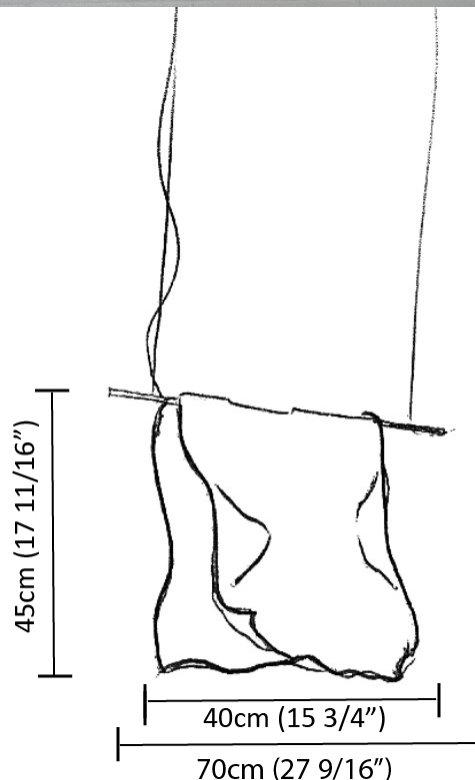

1. To build a product code in our configurator select the specify button on the base model # product page
2. To build a manual product code on this datasheet choose from the options listed below in blue font and add the suffix to the base model #

GENERAL

Series: Stendimi
Partner: Knikerboker
Division: Design
Installation: Suspension
Product Type: Pendant
Mounting Location: Ceiling
Light Distribution: Direct / Indirect

PHYSICAL

Shape: Abstract
Length (mm): 400
Length (in): 15 3/4
Height (mm): 450
Height (in): 17 11/16
Max. Overall Height (mm): 2450
Max. Overall Height (in): 96 7/16
Fixture Finish: EWH / EBK / MAN / COF / PRD / SLF / GLF / CLF / BRL / EWS / EWG / EWC / EWR / EBS / EBG / EBC / EBC / EBB / MAS / MAD / MAC / MAB / COS / CGO / CCL / CBL / PRS / PRG / PRC / PRB
Fixture Material: Metal
Cable Details: Silicon Cable 2000mm / 78 3/4"

ELECTRICAL

Lamp Type: LED
Total Output Wattage (W): 14.7
Dimming: 0-10V Dimming
Driver Included: Yes
Driver Location: Integrated
Driver Type: Constant Voltage - Universal
Driver Class: Class 2
Input Voltage (V): 120 - 277
Output Voltage (V): 24
Upon Request: (Not included - see components) Remote: 0-10Vdc dimming / (Included) Integral Non-dimming 277Vac

LED

Number of LEDs: 4 strips
Color Temperature (°K): 3000
Max. Delivered Lumen (lm): 1620
CRI: >80 CRI
Lamp Life (hrs): 50000

OPTICAL

RATINGS AND CERTIFICATIONS

Certified By: Certified for North American Standards
IP rating: IP20