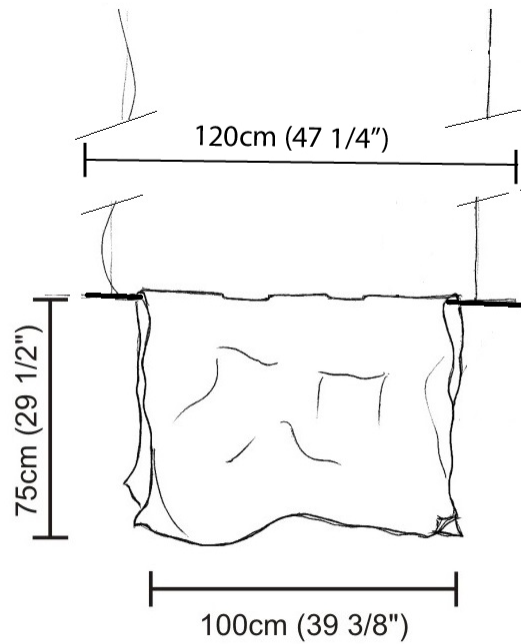

1. To build a product code in our configurator select the specify button on the base model # product page
2. To build a manual product code on this datasheet choose from the options listed below in blue font and add the suffix to the base model #

GENERAL

Series: Stendimi
Partner: Knikerboker
Division: Design
Installation: Suspension
Product Type: Pendant
Mounting Location: Ceiling
Light Distribution: Direct / Indirect

PHYSICAL

Shape: Abstract
Length (mm): 1000
Length (in): 39 3/8
Height (mm): 750
Height (in): 29 1/2
Max. Overall Height (mm): 2750
Max. Overall Height (in): 108 1/4
Fixture Finish: EWH / EBK / MAN / COF / PRD / SLF / GLF / CLF / BRL / EWS / EWG / EWC / EWR / EBS / EBG / EBC / EBC / EBB / MAS / MAD / MAC / MAB / COS / CGO / CCL / CBL / PRS / PRG / PRC / PRB
Fixture Material: Metal
Cable Details: Silicon Cable 2000mm / 78 3/4"

ELECTRICAL

Lamp Type: LED
Total Output Wattage (W): 29.4
Dimming: 0-10V Dimming
Driver Included: Yes
Driver Location: Integrated
Driver Type: Constant Voltage - Universal
Driver Class: Class 2
Input Voltage (V): 120 - 277
Output Voltage (V): 24
Upon Request: (Not included - see components) Remote: 0-10Vdc dimming / (Included) Integral Non-dimming 277Vac

LED

Number of LEDs: 8 strips
Color Temperature (°K): 3000
Max. Delivered Lumen (lm): 3240
CRI: >80 CRI
Lamp Life (hrs): 50000

OPTICAL

RATINGS AND CERTIFICATIONS

Certified By: Certified for North American Standards
IP rating: IP20