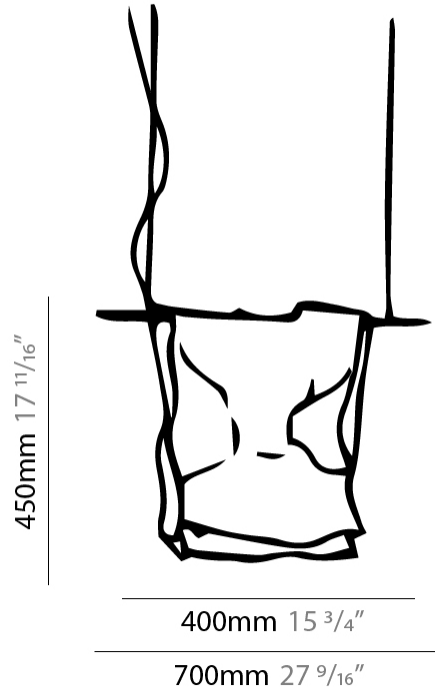

STENDIMI PORTABLE

D134013-

base number Finish
Options

PROJECT
TYPE
SPECIFIER
QUANTITY
DATE

1. To build a product code in our configurator select the specify button on the base model # product page
2. To build a manual product code on this datasheet choose from the options listed below in blue font and add the suffix to the base model #

GENERAL

Series: Stendimi
Partner: Knikerboker
Division: Design
Installation: Portable
Product Type: Floor
Mounting Location: Floor
Light Distribution: Indirect

PHYSICAL

Shape: Abstract
Length (mm): 400
Length (in): 15 3/4
Height (mm): 450
Height (in): 17 23/32
Fixture Finish: [BFM](#) / [BRL](#) / [BRW](#) / [CLF](#) / [CLM](#) / [CLW](#) / [GLF](#) / [GLM](#) / [GLW](#) / [MBK](#) / [SLF](#) / [SLM](#) / [SLW](#) / [WHI](#)
Fixture Material: Metal
Cable Details: 2 Steel Cables 2000mm / 78 3/4"

ELECTRICAL

Lamp Type: LED
Total Output Wattage (W): 14.7
Dimming: Non-Dimmable
Driver Included: Yes
Driver Location: Integrated
Driver Type: Constant Voltage - Universal - Non-dimming
Driver Class: Class 2
Input Voltage (V): 120 - 277
Output Voltage (V): 24

LED

Number of LEDs: 4 strips
Color Temperature (°K): 3000
Max. Delivered Lumen (lm): 1620
CRI: >80 CRI
Lamp Life (hrs): 50000

OPTICAL

RATINGS AND CERTIFICATIONS

Certified By: Certified for North American Standards
IP rating: IP20