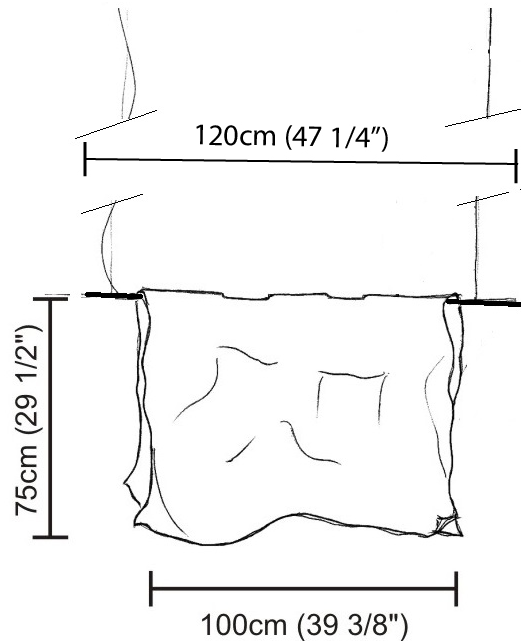

1. To build a product code in our configurator select the specify button on the base model # product page
2. To build a manual product code on this datasheet choose from the options listed below in blue font and add the suffix to the base model #

GENERAL

Series: Stendimi
Brand: Knikerboker
Division: Design
Mounting Type: Suspension
Mounting Location: Ceiling
Subcategory: Pendant

PHYSICAL

Shape: Abstract
Length (mm): 1000
Length (in): 39 3/8
Height (mm): 750
Height (in): 29 1/2
Max. Overall Height (mm): 2750
Max. Overall Height (in): 108 1/4
Light Distribution: Direct / Indirect
Fixture Finish: EWH / EBK / MAN / COF / PRD / SLF / GLF / CLF / BRL / EWS / EWG / EWC / EWR / EBS / EBG / EBC / EBC / EBB / MAS / MAD / MAC / MAB / COS / CGO / CCL / CBL / PRS / PRG / PRC / PRB
Fixture Material: Metal
Cable Details: Silicon Cable 2000mm / 78 3/4"

ELECTRICAL

Lamp Type: LED
Total Output Wattage (W): 29.4
Dimming: 0-10V Dimming
Driver Included: Yes
Driver Location: Integrated
Driver Type: Constant Voltage - Universal
Driver Class: Class 2
Input Voltage (V): 120 - 277
Output Voltage (V): 24
Upon Request: (Not included - see components) Remote: 0-10Vdc dimming / (Included) Integral Non-dimming 277Vac

LED

Number of LEDs: 8 strips
Color Temperature (°K): 3000
Max. Delivered Lumen (lm): 3240
CRI: >80 CRI
Lamp Life (hrs): 50000

OPTICAL

RATINGS AND CERTIFICATIONS

Certified By: Certified for North American Standards
IP rating: IP20