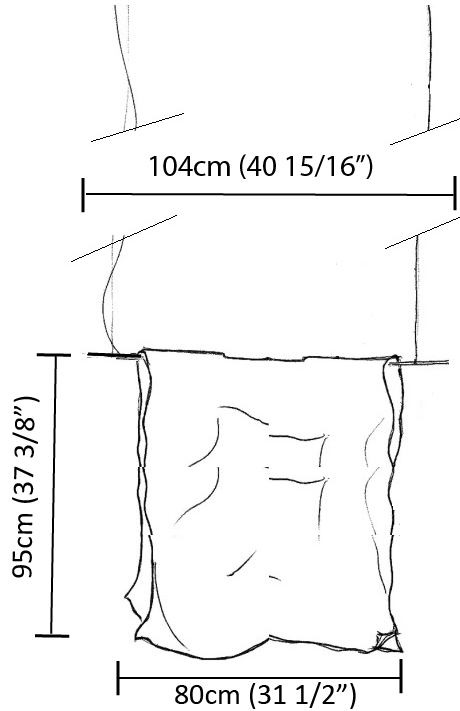

1. To build a product code in our configurator select the specify button on the base model # product page
2. To build a manual product code on this datasheet choose from the options listed below in blue font and add the suffix to the base model #

GENERAL

Series: Stendimi
Brand: Knikerboker
Division: Design
Mounting Type: Suspension
Mounting Location: Ceiling
Subcategory: Pendant

PHYSICAL

Shape: Abstract
Length (mm): 800
Length (in): 31 1/2
Height (mm): 950
Height (in): 37 3/8
Max. Overall Height (mm): 2950
Max. Overall Height (in): 116 1/8
Light Distribution: Direct / Indirect
Fixture Finish: EWH / EBK / MAN / COF / PRD / SLF / GLF / CLF / BRL / EWS / EWG / EWC / EWR / EBS / EBG / EBC / EBC / EBB / MAS / MAD / MAC / MAB / COS / CGO / CCL / CBL / PRS / PRG / PRC / PRB
Fixture Material: Metal
Cable Details: 2 Steel Cables 2000mm

ELECTRICAL

Lamp Type: LED
Total Output Wattage (W): 29.4
Dimming: 0-10V Dimming
Driver Included: Yes
Driver Location: Integrated
Driver Type: Constant Voltage - Universal
Driver Class: Class 2
Input Voltage (V): 120 - 277
Output Voltage (V): 24
Upon Request: (Not included - see components) Remote: 0-10Vdc dimming / (Included) Integral Non-dimming 277Vac

LED

Number of LEDs: 8 strips
Color Temperature (°K): 3000
Max. Delivered Lumen (lm): 3240
CRI: >80 CRI
Lamp Life (hrs): 50000

OPTICAL

RATINGS AND CERTIFICATIONS

Certified By: Certified for North American Standards
IP rating: IP20