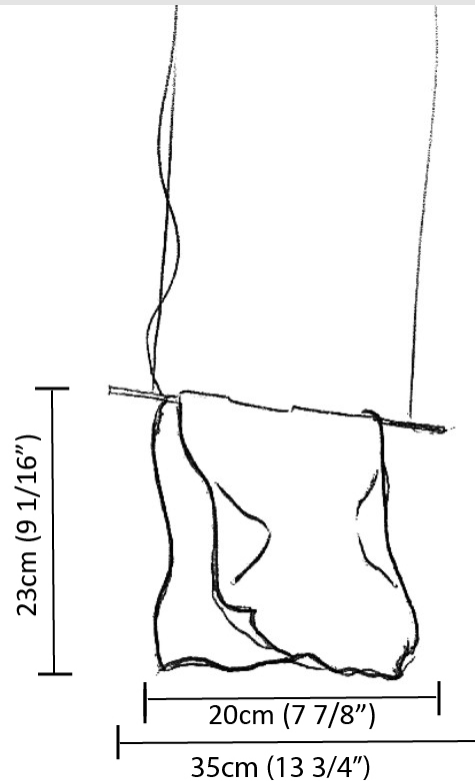

1. To build a product code in our configurator select the specify button on the base model # product page
2. To build a manual product code on this datasheet choose from the options listed below in blue font and add the suffix to the base model #

GENERAL

Series: Stendimi _____
Brand: Knikerboker _____
Division: Design _____
Mounting Type: Suspension _____
Mounting Location: Ceiling _____
Subcategory: Pendant _____

PHYSICAL

Shape: Abstract _____
Length (mm): 200 _____
Length (in): 7 7/8 _____
Height (mm): 230 _____
Height (in): 9 1/16 _____
Max. Overall Height (mm): 2230 _____
Max. Overall Height (in): 87 13/16 _____
Light Distribution: Direct / Indirect _____
Fixture Finish: EWH / EBK / MAN / COF / PRD / SLF / GLF / CLF / BRL / EWS / EWG / EWC / EWR / EBS / EBG / EBC / EBC / EBB / MAS / MAD / MAC / MAB / COS / CGO / CCL / CBL / PRS / PRG / PRC / PRB _____
Fixture Material: Metal _____
Cable Details: Silicon Cable 2000mm / 78 3/4" _____

ELECTRICAL

Lamp Type: LED _____
Total Output Wattage (W): 9.8 _____
Dimming: Non-Dimmable _____
Driver Included: No _____
Driver Location: External _____
Driver Type: LED driver (Not Included) _____
Driver Class: Class 2 _____
Housing: ENCP4 _____
Input Voltage (V): 120 _____

LED

Color Temperature (°K): 3000 _____
Max. Delivered Lumen (lm): 1080 _____
CRI: >80 CRI _____

OPTICAL

RATINGS AND CERTIFICATIONS

Certified By: Certified for North American Standards _____
IP rating: IP20 _____