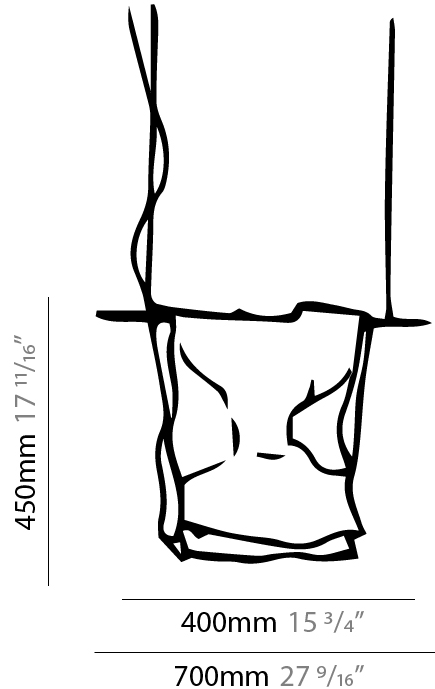

PROJECT	_____
TYPE	_____
SPECIFIER	_____
QUANTITY	_____
DATE	_____

STENDIMI PORTABLE

D134013- _____
base number

1. To build a product code in our configurator select the specify button on the base model # product page
2. To build a manual product code on this datasheet choose from the options listed below in blue font and add the suffix to the base model #

GENERAL

Series: Stendimi
Brand: Knikerboker
Division: Design
Mounting Type: Portable
Mounting Location: Floor
Subcategory: Floor

PHYSICAL

Shape: Abstract
Length (mm): 400
Length (in): 15 3/4
Height (mm): 450
Height (in): 17 23/32
Light Distribution: Indirect
Fixture Finish: BFM / BRL / BRW / CLF / CLM / CLW / GLF / GLM / GLW / MBK / SLF / SLM / SLW / WHI
Fixture Material: Metal
Cable Details: 2 Steel Cables 2000mm / 78 3/4"

ELECTRICAL

Lamp Type: LED
Total Output Wattage (W): 14.7
Dimming: Non-Dimmable
Driver Included: Yes
Driver Location: Integrated
Driver Type: Constant Voltage - Universal - Non-dimming
Driver Class: Class 2
Input Voltage (V): 120 - 277
Output Voltage (V): 24

LED

Number of LEDs: 4 strips
Color Temperature (°K): 3000
Max. Delivered Lumen (lm): 1620
CRI: >80 CRI
Lamp Life (hrs): 50000

OPTICAL

RATINGS AND CERTIFICATIONS

Certified By: Certified for North American Standards
IP rating: IP20