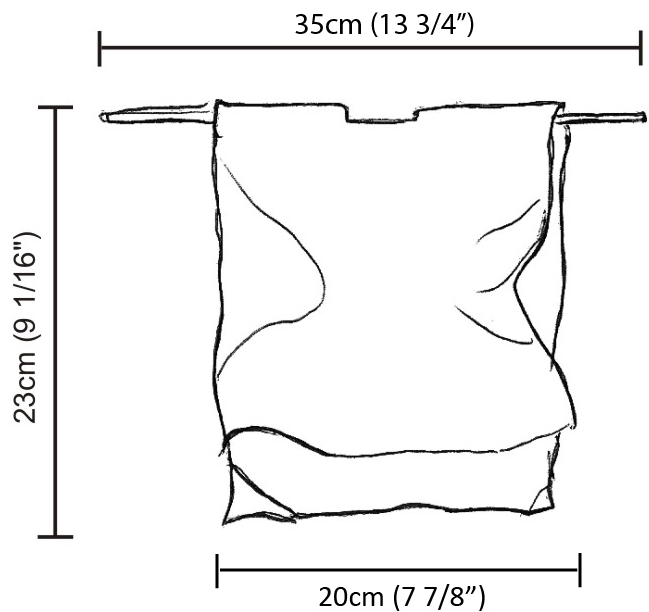

PROJECT	_____
TYPE	_____
SPECIFIER	_____
QUANTITY	_____
DATE	_____

STENDIMI SURFACE

D133019- _____
base number

1. To build a product code in our configurator select the specify button on the base model # product page
2. To build a manual product code on this datasheet choose from the options listed below in blue font and add the suffix to the base model #

GENERAL

Series: Stendimi
Brand: Knikerboker
Division: Design
Mounting Type: Surface
Mounting Location: Wall

PHYSICAL

Shape: Abstract
Length (mm): 200
Length (in): 7 7/8
Height (mm): 230
Height (in): 9 1/16
Extension (mm): 200
Extension (in): 7 7/8
Light Distribution: Indirect
Fixture Finish: BFM / BRL / BRW / CLF / CLM / CLW / GLF / GLM / GLW / MBK / SLF / SLM / SLW / WHI
Fixture Material: Metal

ELECTRICAL

Lamp Type: LED
Total Output Wattage (W): 9.8
Dimming: 0-10V Dimming
Driver Included: No
Driver Location: Remote
Driver Type: Constant Voltage - 120 / 277Vac
Driver Class: Class 2
Input Voltage (V): 120 - 277
Output Voltage (V): 24
Upon Request: (Not included - see components) Remote: 0-10Vdc dimming / Non-dimming 277Vac

LED

Color Temperature (°K): 3000
Max. Delivered Lumen (lm): 1080
CRI: >80 CRI
Lamp Life (hrs): 50000

OPTICAL

RATINGS AND CERTIFICATIONS

Certified By: Certified for North American Standards
IP rating: IP20

D