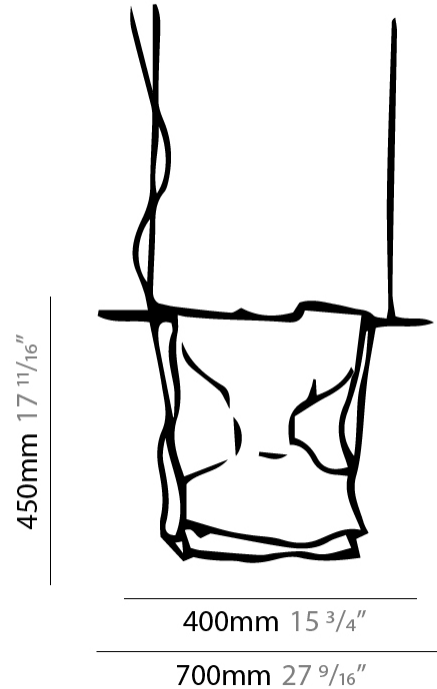

STENDIMI PORTABLE

D134013-

base number _____
Finish _____
Options _____

1. To build a product code in our configurator select the specify button on the base model # product page
2. To build a manual product code on this datasheet choose from the options listed below in blue font and add the suffix to the base model #

GENERAL

Series: Stendimi _____
Partner: Knikerboker _____
Division: Design _____
Installation: Portable _____
Product Type: Floor _____
Mounting Location: Floor _____
Light Distribution: Indirect _____

PHYSICAL

Shape: Abstract _____
Length (mm): 400 _____
Length (in): 15 ³/₄ _____
Height (mm): 450 _____
Height (in): 17 ¹¹/₁₆ _____
Fixture Finish: BFM / BRL / BRW / CLF / CLM / CLW / GLF / GLM / GLW / MBK / SLF / SLM / SLW / WHI _____
Fixture Material: Metal _____
Cable Details: 2 Steel Cables 2000mm / 78 3/4" _____

ELECTRICAL

Lamp Type: LED _____
Total Output Wattage (W): 14.7 _____
Dimming: Non-Dimmable _____
Driver Included: Yes _____
Driver Location: Integrated _____
Driver Type: Constant Voltage - Universal - Non-dimming _____
Driver Class: Class 2 _____
Input Voltage (V): 120 - 277 _____
Output Voltage (V): 24 _____

LED

Number of LEDs: 4 strips _____
Color Temperature (°K): 3000 _____
Max. Delivered Lumen (lm): 1620 _____
CRI: >80 CRI _____
Lamp Life (hrs): 50000 _____

OPTICAL

RATINGS AND CERTIFICATIONS

Certified By: Certified for North American Standards _____
IP rating: IP20 _____