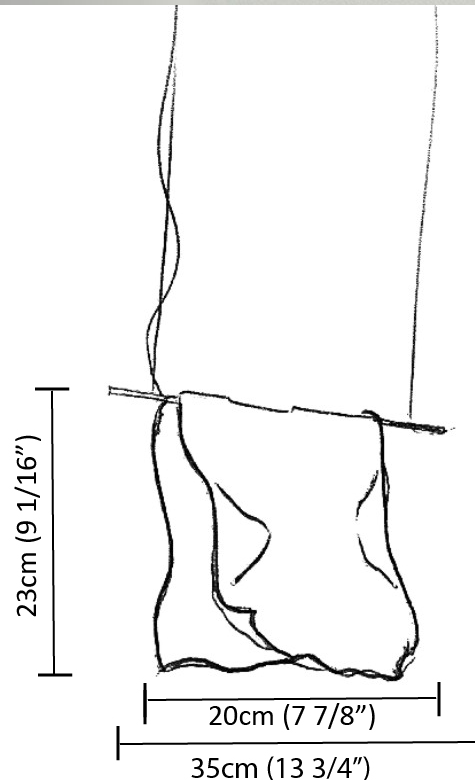

PROJECT	_____
TYPE	_____
SPECIFIER	_____
QUANTITY	_____
DATE	_____

STENDIMI SUSPENSION

D131040-

base number   Finish
Options

1. To build a product code in our configurator select the specify button on the base model # product page
2. To build a manual product code on this datasheet choose from the options listed below in blue font and add the suffix to the base model #

GENERAL

Series: Stendimi
Partner: Knikerboker
Division: Design
Installation: Suspension
Product Type: Pendant
Mounting Location: Ceiling
Light Distribution: Direct / Indirect

PHYSICAL

Shape: Abstract
Length (mm): 200
Length (in): 7 7/8
Height (mm): 230
Height (in): 9 1/16
Max. Overall Height (mm): 2230
Max. Overall Height (in): 87 13/16
Fixture Finish: EWH / EBK / MAN / COF / PRD / SLF / GLF / CLF / BRL / EWS / EWG / EWC / EWR / EBS / EBG / EBC / EBC / EBB / MAS / MAD / MAC / MAB / COS / CGO / CCL / CBL / PRS / PRG / PRC / PRB
Fixture Material: Metal
Cable Details: Silicon Cable 2000mm / 78 3/4"

ELECTRICAL

Lamp Type: LED
Total Output Wattage (W): 9.8
Dimming: Non-Dimmable
Driver Included: No
Driver Location: External
Driver Type: LED driver (Not Included)
Driver Class: Class 2
Housing: ENCP4
Input Voltage (V): 120

LED

Color Temperature (°K): 3000
Max. Delivered Lumen (lm): 1080
CRI: >80 CRI

OPTICAL

RATINGS AND CERTIFICATIONS

Certified By: Certified for North American Standards
IP rating: IP20