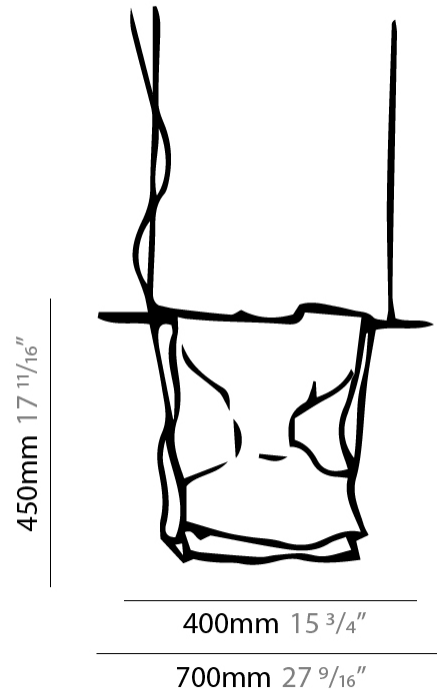

STENDIMI PORTABLE

D134013-

base number _____
Finish _____
Options _____

1. To build a product code in our configurator select the specify button on the base model # product page
2. To build a manual product code on this datasheet choose from the options listed below in blue font and add the suffix to the base model #

GENERAL

Series: Stendimi _____
Partner: Knikerboker _____
Division: Design _____
Installation: Portable _____
Product Type: Floor _____
Mounting Location: Floor _____
Light Distribution: Indirect _____

PHYSICAL

Shape: Abstract _____
Length (mm): 400 _____
Length (in): 15 ³/₄ _____
Height (mm): 450 _____
Height (in): 17 ¹¹/₁₆ _____
Fixture Finish: BFM / BRL / BRW / CLF / CLM / CLW / GLF / GLM / GLW / MBK / SLF / SLM / SLW / WHI _____
Fixture Material: Metal _____
Cable Details: 2 Steel Cables 2000mm / 78 3/4" _____

ELECTRICAL

Lamp Type: LED _____
Total Output Wattage (W): 14.7 _____
Dimming: Non-Dimmable _____
Driver Included: Yes _____
Driver Location: Integrated _____
Driver Type: Constant Voltage - Universal - Non-dimming _____
Driver Class: Class 2 _____
Input Voltage (V): 120 - 277 _____
Output Voltage (V): 24 _____

LED

Number of LEDs: 4 strips _____
Color Temperature (°K): 3000 _____
Max. Delivered Lumen (lm): 1620 _____
CRI: >80 CRI _____
Lamp Life (hrs): 50000 _____

OPTICAL

RATINGS AND CERTIFICATIONS

Certified By: Certified for North American Standards _____
IP rating: IP20 _____