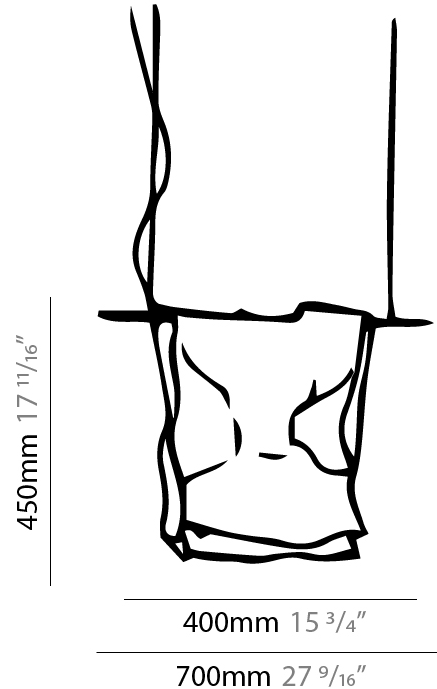

PROJECT	_____
TYPE	_____
SPECIFIER	_____
QUANTITY	_____
DATE	_____

STENDIMI PORTABLE

D134013- _____
base number

1. To build a product code in our configurator select the specify button on the base model # product page
2. To build a manual product code on this datasheet choose from the options listed below in blue font and add the suffix to the base model #

GENERAL

Series: Stendimi
Brand: Knikerboker
Division: Design
Mounting Type: Portable
Mounting Location: Floor
Subcategory: Floor

PHYSICAL

Shape: Abstract
Length (mm): 400
Length (in): 15 ³/₄
Height (mm): 450
Height (in): 17 ²³/₃₂
Light Distribution: Indirect
Fixture Finish: BFM / BRL / BRW / CLF / CLM / CLW / GLF / GLM / GLW / MBK / SLF / SLM / SLW / WHI
Fixture Material: Metal
Cable Details: 2 Steel Cables 2000mm / 78 3/4"

ELECTRICAL

Lamp Type: LED
Total Output Wattage (W): 14.7
Dimming: Non-Dimmable
Driver Included: Yes
Driver Location: Integrated
Driver Type: Constant Voltage - Universal - Non-dimming
Driver Class: Class 2
Input Voltage (V): 120 - 277
Output Voltage (V): 24

LED

Number of LEDs: 4 strips
Color Temperature (°K): 3000
Max. Delivered Lumen (lm): 1620
CRI: >80 CRI
Lamp Life (hrs): 50000

OPTICAL

RATINGS AND CERTIFICATIONS

Certified By: Certified for North American Standards
IP rating: IP20