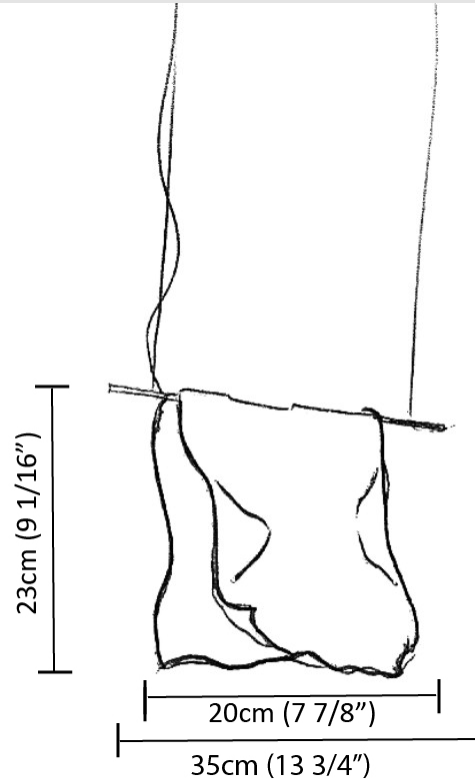

1. To build a product code in our configurator select the specify button on the base model # product page
2. To build a manual product code on this datasheet choose from the options listed below in blue font and add the suffix to the base model #

GENERAL

Series: Stendimi _____
Brand: Knikerboker _____
Division: Design _____
Mounting Type: Suspension _____
Mounting Location: Ceiling _____
Subcategory: Pendant _____

PHYSICAL

Shape: Abstract _____
Length (mm): 200 _____
Length (in): 7 ⁷/₈ _____
Height (mm): 230 _____
Height (in): 9 ¹/₁₆ _____
Max. Overall Height (mm): 2230 _____
Max. Overall Height (in): 87 ¹³/₁₆ _____
Light Distribution: Direct / Indirect _____
Fixture Finish: EWH / EBK / MAN / COF / PRD / SLF / GLF / CLF / BRL / EWS / EWG / EWC / EWR / EBS / EBG / EBC / EBC / EBB / MAS / MAD / MAC / MAB / COS / CGO / CCL / CBL / PRS / PRG / PRC / PRB _____
Fixture Material: Metal _____
Cable Details: Silicon Cable 2000mm / 78 3/4" _____

ELECTRICAL

Lamp Type: LED _____
Total Output Wattage (W): 9.8 _____
Dimming: Non-Dimmable _____
Driver Included: No _____
Driver Location: External _____
Driver Type: LED driver (Not Included) _____
Driver Class: Class 2 _____
Housing: ENCP4 _____
Input Voltage (V): 120 _____

LED

Color Temperature (°K): 3000 _____
Max. Delivered Lumen (lm): 1080 _____
CRI: >80 CRI _____

OPTICAL

RATINGS AND CERTIFICATIONS

Certified By: Certified for North American Standards _____
IP rating: IP20 _____