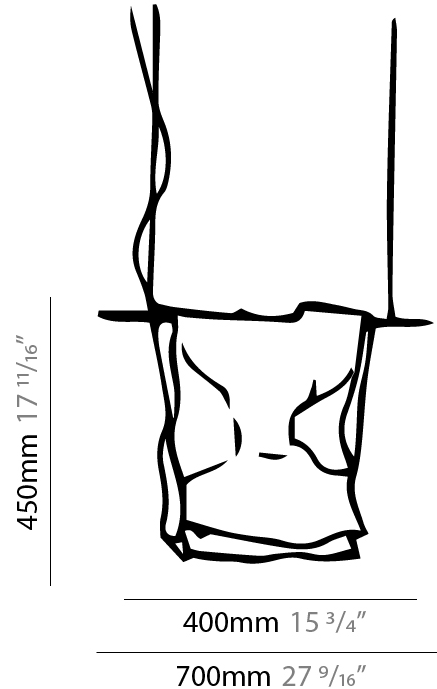

STENDIMI PORTABLE

D134013- _____
base number

PROJECT	_____
TYPE	_____
SPECIFIER	_____
QUANTITY	_____
DATE	_____

1. To build a product code in our configurator select the specify button on the base model # product page
2. To build a manual product code on this datasheet choose from the options listed below in blue font and add the suffix to the base model #

GENERAL

Series: Stendimi
Brand: Knikerboker
Division: Design
Mounting Type: Portable
Mounting Location: Floor
Subcategory: Floor

PHYSICAL

Shape: Abstract
Length (mm): 400
Length (in): 15 3/4
Height (mm): 450
Height (in): 17 23/32
Light Distribution: Indirect
Fixture Finish: BFM / BRL / BRW / CLF / CLM / CLW / GLF / GLM / GLW / MBK / SLF / SLM / SLW / WHI
Fixture Material: Metal
Cable Details: 2 Steel Cables 2000mm / 78 3/4"

ELECTRICAL

Lamp Type: LED
Total Output Wattage (W): 14.7
Dimming: Non-Dimmable
Driver Included: Yes
Driver Location: Integrated
Driver Type: Constant Voltage - Universal - Non-dimming
Driver Class: Class 2
Input Voltage (V): 120 - 277
Output Voltage (V): 24

LED

Number of LEDs: 4 strips
Color Temperature (°K): 3000
Max. Delivered Lumen (lm): 1620
CRI: >80 CRI
Lamp Life (hrs): 50000

OPTICAL

RATINGS AND CERTIFICATIONS

Certified By: Certified for North American Standards
IP rating: IP20