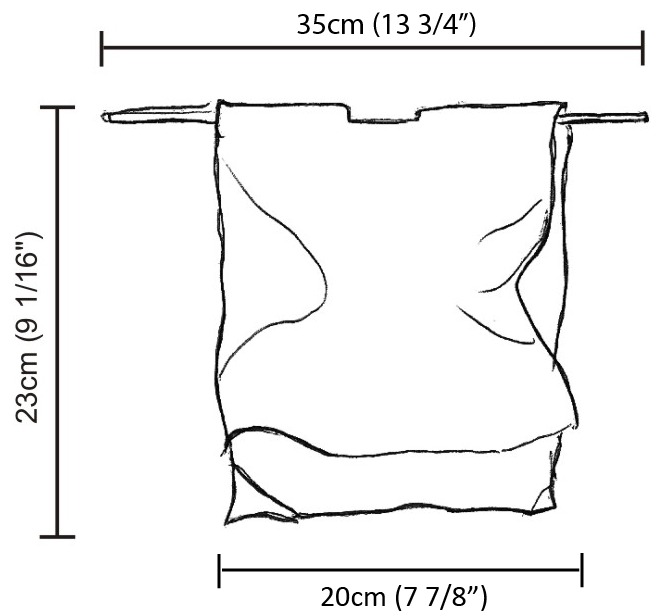

STENDIMI SURFACE

D133019- _____
base number

1. To build a product code in our configurator select the specify button on the base model # product page
2. To build a manual product code on this datasheet choose from the options listed below in blue font and add the suffix to the base model #

GENERAL

Series: Stendimi _____
Brand: Knikerboker _____
Division: Design _____
Mounting Type: Surface _____
Mounting Location: Wall _____

PHYSICAL

Shape: Abstract _____
Length (mm): 200 _____
Length (in): 7 ⁷/₈ _____
Height (mm): 230 _____
Height (in): 9 ¹/₁₆ _____
Extension (mm): 200 _____
Extension (in): 7 ⁷/₈ _____
Light Distribution: Indirect _____
Fixture Finish: BFM / BRL / BRW / CLF / CLM / CLW / GLF / GLM / GLW / MBK / SLF / SLM / SLW / WHI _____
Fixture Material: Metal _____

ELECTRICAL

Lamp Type: LED _____
Total Output Wattage (W): 9.8 _____
Dimming: 0-10V Dimming _____
Driver Included: No _____
Driver Location: Remote _____
Driver Type: Constant Voltage - 120 / 277Vac _____
Driver Class: Class 2 _____
Input Voltage (V): 120 - 277 _____
Output Voltage (V): 24 _____
Upon Request: (Not included - see components) Remote: 0-10Vdc dimming / Non-dimming 277Vac _____

LED

Color Temperature (°K): 3000 _____
Max. Delivered Lumen (lm): 1080 _____
CRI: >80 CRI _____
Lamp Life (hrs): 50000 _____

OPTICAL

RATINGS AND CERTIFICATIONS

Certified By: Certified for North American Standards _____
IP rating: IP20 _____

D