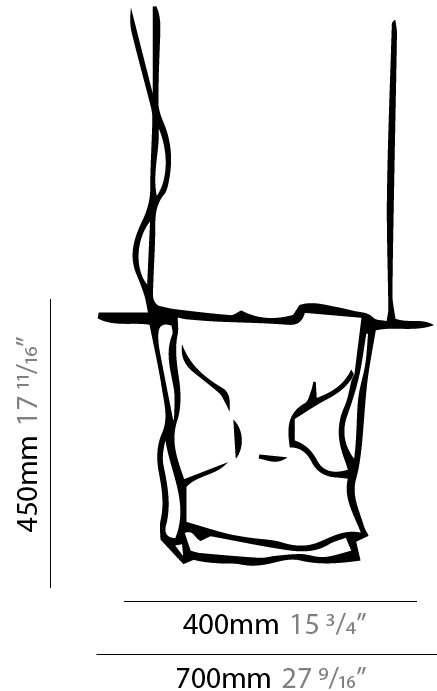

PROJECT	_____
TYPE	_____
SPECIFIER	_____
QUANTITY	_____
DATE	_____

STENDIMI PORTABLE

D134013- _____
base number

1. To build a product code in our configurator select the specify button on the base model # product page
2. To build a manual product code on this datasheet choose from the options listed below in blue font and add the suffix to the base model #

GENERAL

Series: Stendimi
Brand: Knikerboker
Division: Design
Mounting Type: Portable
Mounting Location: Floor
Subcategory: Floor

PHYSICAL

Shape: Abstract
Length (mm): 400
Length (in): 15 ³/₄
Height (mm): 450
Height (in): 17 ²³/₃₂
Light Distribution: Indirect
Fixture Finish: BFM / BRL / BRW / CLF / CLM / CLW / GLF / GLM / GLW / MBK / SLF / SLM / SLW / WHI
Fixture Material: Metal
Cable Details: 2 Steel Cables 2000mm / 78 3/4"

ELECTRICAL

Lamp Type: LED
Total Output Wattage (W): 14.7
Dimming: Non-Dimmable
Driver Included: Yes
Driver Location: Integrated
Driver Type: Constant Voltage - Universal - Non-dimming
Driver Class: Class 2
Input Voltage (V): 120 - 277
Output Voltage (V): 24

LED

Number of LEDs: 4 strips
Color Temperature (°K): 3000
Max. Delivered Lumen (lm): 1620
CRI: >80 CRI
Lamp Life (hrs): 50000

OPTICAL

RATINGS AND CERTIFICATIONS

Certified By: Certified for North American Standards
IP rating: IP20