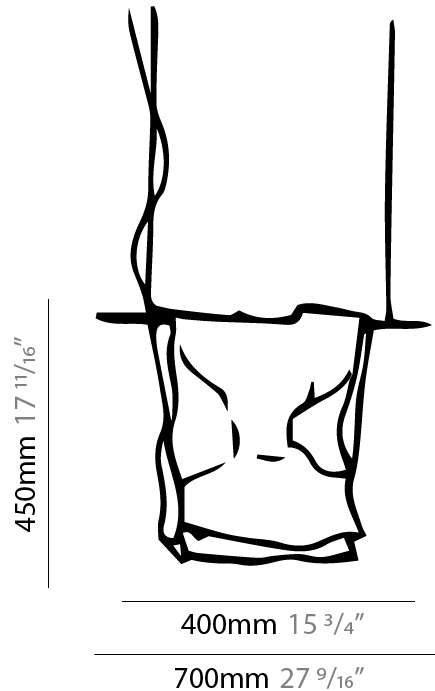

STENDIMI PORTABLE

D134013- _____
base number

1. To build a product code in our configurator select the specify button on the base model # product page
2. To build a manual product code on this datasheet choose from the options listed below in blue font and add the suffix to the base model #

GENERAL

Series: Stendimi _____
Brand: Knikerboker _____
Division: Design _____
Mounting Type: Portable _____
Mounting Location: Floor _____
Subcategory: Floor _____

PHYSICAL

Shape: Abstract _____
Length (mm): 400 _____
Length (in): 15 ³/₄ _____
Height (mm): 450 _____
Height (in): 17 ²³/₃₂ _____
Light Distribution: Indirect _____
Fixture Finish: BFM / BRL / BRW / CLF / CLM / CLW / GLF / GLM / GLW / MBK / SLF / SLM / SLW / WHI _____
Fixture Material: Metal _____
Cable Details: 2 Steel Cables 2000mm / 78 3/4" _____

ELECTRICAL

Lamp Type: LED _____
Total Output Wattage (W): 14.7 _____
Dimming: Non-Dimmable _____
Driver Included: Yes _____
Driver Location: Integrated _____
Driver Type: Constant Voltage - Universal - Non-dimming _____
Driver Class: Class 2 _____
Input Voltage (V): 120 - 277 _____
Output Voltage (V): 24 _____

LED

Number of LEDs: 4 strips _____
Color Temperature (°K): 3000 _____
Max. Delivered Lumen (lm): 1620 _____
CRI: >80 CRI _____
Lamp Life (hrs): 50000 _____

OPTICAL

RATINGS AND CERTIFICATIONS

Certified By: Certified for North American Standards _____
IP rating: IP20 _____