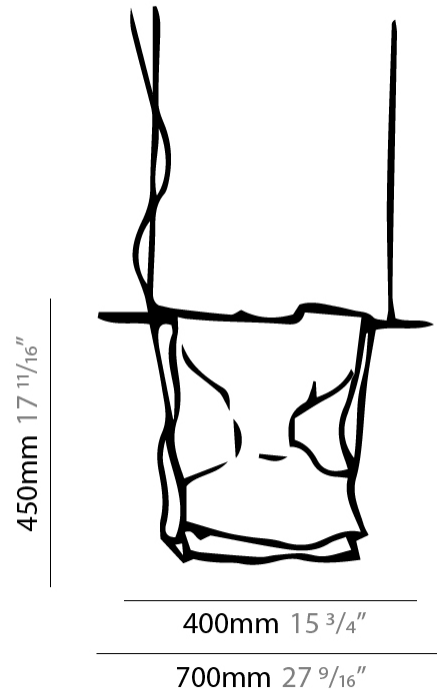

base number Finish
Options

PROJECT _____

TYPE _____

SPECIFIER _____

QUANTITY _____

DATE _____

1. To build a product code in our configurator select the specify button on the base model # product page
2. To build a manual product code on this datasheet choose from the options listed below in blue font and add the suffix to the base model #

GENERAL

Series: Stendimi _____

Partner: Knikerboker _____

Division: Design _____

Installation: Portable _____

Product Type: Floor _____

Mounting Location: Floor _____

Light Distribution: Indirect _____

PHYSICAL

Shape: Abstract _____

Length (mm): 400 _____

Length (in): 15 ³/₄ _____

Height (mm): 450 _____

Height (in): 17 ²³/₃₂ _____

Fixture Finish: BFM / BRL / BRW / CLF / CLM / CLW / GLF / GLM / GLW / MBK / SLF / SLM / SLW / WHI _____

Fixture Material: Metal _____

Cable Details: 2 Steel Cables 2000mm / 78 3/4" _____

ELECTRICAL

Lamp Type: LED _____

Total Output Wattage (W): 14.7 _____

Dimming: Non-Dimmable _____

Driver Included: Yes _____

Driver Location: Integrated _____

Driver Type: Constant Voltage - Universal - Non-dimming _____

Driver Class: Class 2 _____

Input Voltage (V): 120 - 277 _____

Output Voltage (V): 24 _____

LED

Number of LEDs: 4 strips _____

Color Temperature (°K): 3000 _____

Max. Delivered Lumen (lm): 1620 _____

CRI: >80 CRI _____

Lamp Life (hrs): 50000 _____

OPTICAL

RATINGS AND CERTIFICATIONS

Certified By: Certified for North American Standards _____

IP rating: IP20 _____