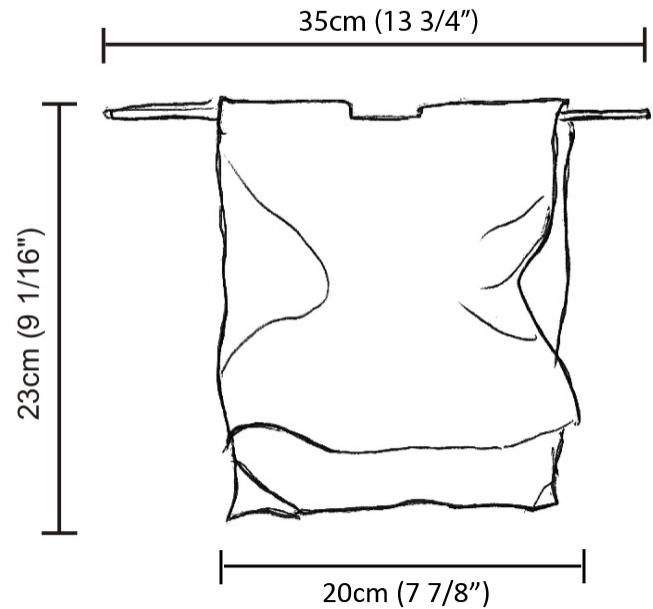

STENDIMI SURFACE

D133019-

base number _____
Finish _____
Options _____

1. To build a product code in our configurator select the specify button on the base model # product page
2. To build a manual product code on this datasheet choose from the options listed below in blue font and add the suffix to the base model #

GENERAL

Series: Stendimi
Partner: Knikerboker
Division: Design
Installation: Surface
Mounting Location: Wall
Light Distribution: Indirect

PHYSICAL

Shape: Abstract
Length (mm): 200
Length (in): 7 7/8
Height (mm): 230
Height (in): 9 1/8
Extension (mm): 200
Extension (in): 7 7/8
Fixture Finish: [BFM](#) / [BRL](#) / [BRW](#) / [CLF](#) / [CLM](#) / [CLW](#) / [GLF](#) / [GLM](#) / [GLW](#) / [MBK](#) / [SLF](#) / [SLM](#) / [SLW](#) / [WHI](#)
Fixture Material: Metal

ELECTRICAL

Lamp Type: LED
Total Output Wattage (W): 9.8
Dimming: 0-10V Dimming
Driver Included: No
Driver Location: Remote
Driver Type: Constant Voltage - 120 / 277Vac
Driver Class: Class 2
Input Voltage (V): 120 - 277
Output Voltage (V): 24
Upon Request: (Not included - see components) Remote: 0-10Vdc dimming / Non-dimming 277Vac

LED

Color Temperature (°K): 3000
Max. Delivered Lumen (lm): 1080
CRI: >80 CRI
Lamp Life (hrs): 50000

OPTICAL

RATINGS AND CERTIFICATIONS

Certified By: Certified for North American Standards
IP rating: IP20