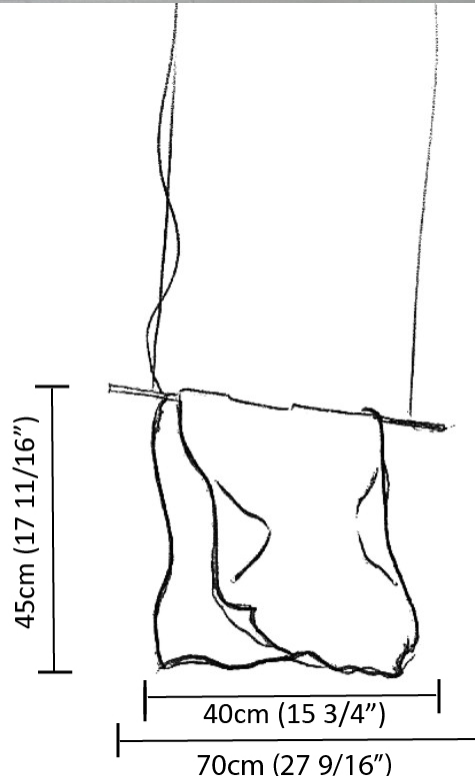

GENERAL

Series: Stendimi _____
Partner: Knikerboker _____
Division: Design _____
Installation: Suspension _____
Product Type: Pendant _____
Mounting Location: Ceiling _____
Light Distribution: Direct / Indirect _____

PHYSICAL

Shape: Abstract _____
Length (mm): 400 _____
Length (in): 15 3/4 _____
Height (mm): 450 _____
Height (in): 17 11/16 _____
Max. Overall Height (mm): 2450 _____
Max. Overall Height (in): 96 7/16 _____
Fixture Finish: EWH / EBK / MAN / COF / PRD / SLF / GLF / CLF / BRL / EWS / EWG / EWC / EWR / EBS / EBG / EBC / EBC / EBB / MAS / MAD / MAC / MAB / COS / CGO / CCL / CBL / PRS / PRG / PRC / PRB _____
Fixture Material: Metal _____
Cable Details: Silicon Cable 2000mm / 78 3/4" _____

ELECTRICAL

Lamp Type: LED _____
Total Output Wattage (W): 14.7 _____
Dimming: 0-10V Dimming _____
Driver Included: Yes _____
Driver Location: Integrated _____
Driver Type: Constant Voltage - Universal _____
Driver Class: Class 2 _____
Input Voltage (V): 120 - 277 _____
Output Voltage (V): 24 _____
Upon Request: (Not included - see components) Remote: 0-10Vdc dimming / (Included) Integral Non-dimming 277Vac _____

LED

Number of LEDs: 4 strips _____
Color Temperature (°K): 3000 _____
Max. Delivered Lumen (lm): 1620 _____
CRI: >80 CRI _____
Lamp Life (hrs): 50000 _____

OPTICAL

RATINGS AND CERTIFICATIONS

Certified By: Certified for North American Standards _____
IP rating: IP20 _____