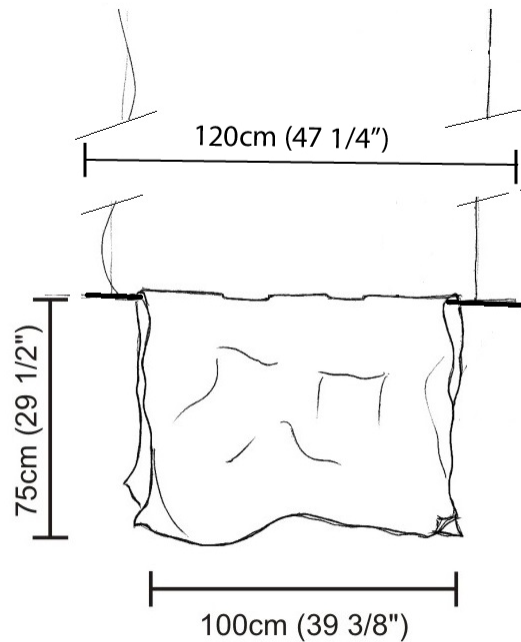

1. To build a product code in our configurator select the specify button on the base model # product page
2. To build a manual product code on this datasheet choose from the options listed below in blue font and add the suffix to the base model #

GENERAL

Series: Stendimi
Partner: Knikerboker
Division: Design
Installation: Suspension
Product Type: Pendant
Mounting Location: Ceiling
Light Distribution: Direct / Indirect

PHYSICAL

Shape: Abstract
Length (mm): 1000
Length (in): 39 3/8
Height (mm): 750
Height (in): 29 1/2
Max. Overall Height (mm): 2750
Max. Overall Height (in): 108 1/4
Fixture Finish: EWH / EBK / MAN / COF / PRD / SLF / GLF / CLF / BRL / EWS / EWG / EWC / EWR / EBS / EBG / EBC / EBC / EBB / MAS / MAD / MAC / MAB / COS / CGO / CCL / CBL / PRS / PRG / PRC / PRB
Fixture Material: Metal
Cable Details: Silicon Cable 2000mm / 78 3/4"

ELECTRICAL

Lamp Type: LED
Total Output Wattage (W): 29.4
Dimming: 0-10V Dimming
Driver Included: Yes
Driver Location: Integrated
Driver Type: Constant Voltage - Universal
Driver Class: Class 2
Input Voltage (V): 120 - 277
Output Voltage (V): 24
Upon Request: (Not included - see components) Remote: 0-10Vdc dimming / (Included) Integral Non-dimming 277Vac

LED

Number of LEDs: 8 strips
Color Temperature (°K): 3000
Max. Delivered Lumen (lm): 3240
CRI: >80 CRI
Lamp Life (hrs): 50000

OPTICAL

RATINGS AND CERTIFICATIONS

Certified By: Certified for North American Standards
IP rating: IP20