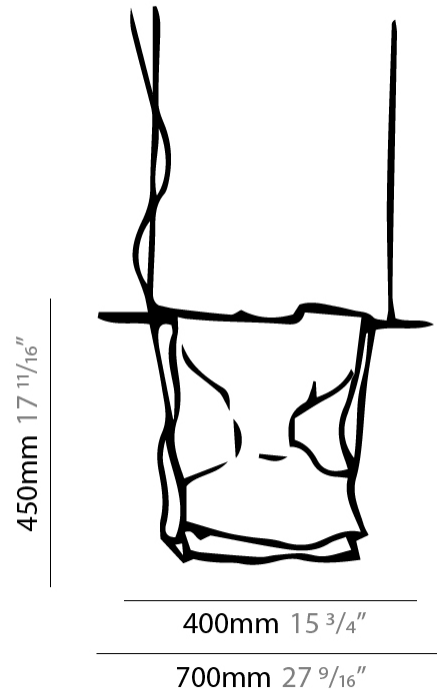

STENDIMI PORTABLE

D134013-

base number Finish
Options

PROJECT _____
TYPE _____
SPECIFIER _____
QUANTITY _____
DATE _____

1. To build a product code in our configurator select the specify button on the base model # product page
2. To build a manual product code on this datasheet choose from the options listed below in blue font and add the suffix to the base model #

GENERAL

Series: Stendimi
Partner: Knikerboker
Division: Design
Installation: Portable
Product Type: Floor
Mounting Location: Floor
Light Distribution: Indirect

PHYSICAL

Shape: Abstract
Length (mm): 400
Length (in): 15 3/4
Height (mm): 450
Height (in): 17 23/32
Fixture Finish: [BFM](#) / [BRL](#) / [BRW](#) / [CLF](#) / [CLM](#) / [CLW](#) / [GLF](#) / [GLM](#) / [GLW](#) / [MBK](#) / [SLF](#) / [SLM](#) / [SLW](#) / [WHI](#)
Fixture Material: Metal
Cable Details: 2 Steel Cables 2000mm / 78 3/4"

ELECTRICAL

Lamp Type: LED
Total Output Wattage (W): 14.7
Dimming: Non-Dimmable
Driver Included: Yes
Driver Location: Integrated
Driver Type: Constant Voltage - Universal - Non-dimming
Driver Class: Class 2
Input Voltage (V): 120 - 277
Output Voltage (V): 24

LED

Number of LEDs: 4 strips
Color Temperature (°K): 3000
Max. Delivered Lumen (lm): 1620
CRI: >80 CRI
Lamp Life (hrs): 50000

OPTICAL

RATINGS AND CERTIFICATIONS

Certified By: Certified for North American Standards
IP rating: IP20