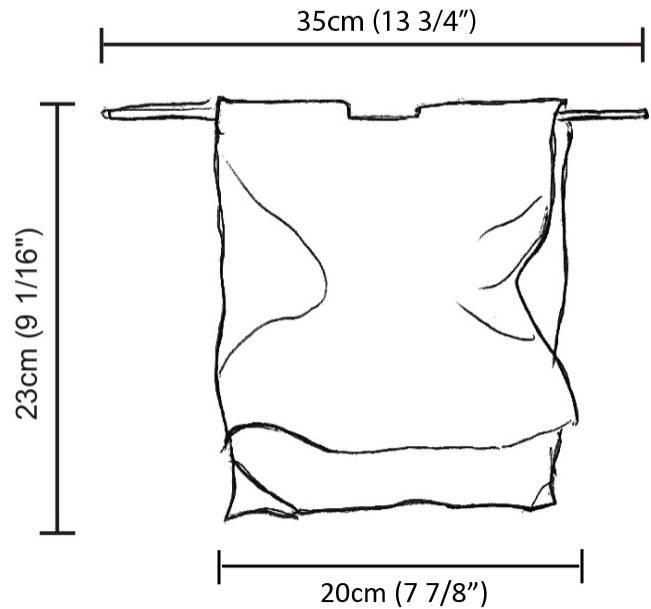

STENDIMI SURFACE

D133019-

base number _____
Finish _____
Options _____

1. To build a product code in our configurator select the specify button on the base model # product page
2. To build a manual product code on this datasheet choose from the options listed below in blue font and add the suffix to the base model #

GENERAL

Series: Stendimi
Partner: Knikerboker
Division: Design
Installation: Surface
Mounting Location: Wall
Light Distribution: Indirect

PHYSICAL

Shape: Abstract
Length (mm): 200
Length (in): 7 7/8
Height (mm): 230
Height (in): 9 1/8
Extension (mm): 200
Extension (in): 7 7/8
Fixture Finish: BFM / BRL / BRW / CLF / CLM / CLW / GLF / GLM / GLW / MBK / SLF / SLM / SLW / WHI
Fixture Material: Metal

ELECTRICAL

Lamp Type: LED
Total Output Wattage (W): 9.8
Dimming: 0-10V Dimming
Driver Included: No
Driver Location: Remote
Driver Type: Constant Voltage - 120 / 277Vac
Driver Class: Class 2
Input Voltage (V): 120 - 277
Output Voltage (V): 24
Upon Request: (Not included - see components) Remote: 0-10Vdc dimming / Non-dimming 277Vac

LED

Color Temperature (°K): 3000
Max. Delivered Lumen (lm): 1080
CRI: >80 CRI
Lamp Life (hrs): 50000

OPTICAL

RATINGS AND CERTIFICATIONS

Certified By: Certified for North American Standards
IP rating: IP20