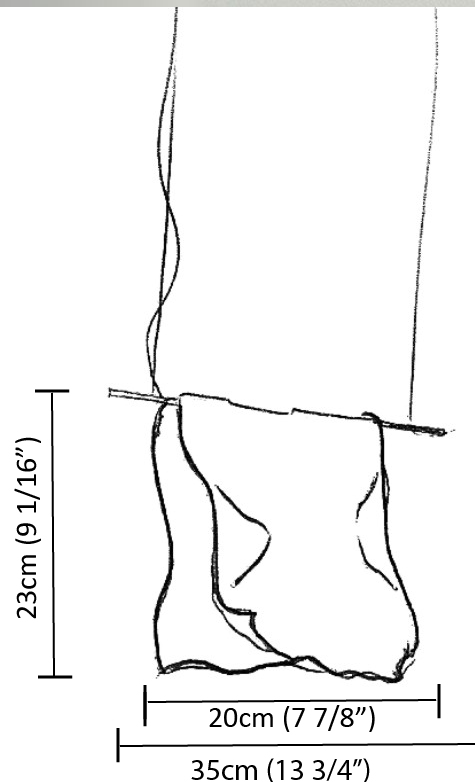

1. To build a product code in our configurator select the specify button on the base model # product page
2. To build a manual product code on this datasheet choose from the options listed below in blue font and add the suffix to the base model #

GENERAL

Series: Stendimi _____
Partner: Knikerboker _____
Division: Design _____
Installation: Suspension _____
Product Type: Pendant _____
Mounting Location: Ceiling _____
Light Distribution: Direct / Indirect _____

PHYSICAL

Shape: Abstract _____
Length (mm): 200 _____
Length (in): 7 7/8 _____
Height (mm): 230 _____
Height (in): 9 1/16 _____
Max. Overall Height (mm): 2230 _____
Max. Overall Height (in): 87 13/16 _____
Fixture Finish: EWH / EBK / MAN / COF / PRD / SLF / GLF / CLF / BRL / EWS / EWG / EWC / EWR / EBS / EBG / EBC / EBC / EBB / MAS / MAD / MAC / MAB / COS / CGO / CCL / CBL / PRS / PRG / PRC / PRB _____
Fixture Material: Metal _____
Cable Details: Silicon Cable 2000mm / 78 3/4" _____

ELECTRICAL

Lamp Type: LED _____
Total Output Wattage (W): 9.8 _____
Dimming: Non-Dimmable _____
Driver Included: No _____
Driver Location: External _____
Driver Type: LED driver (Not Included) _____
Driver Class: Class 2 _____
Housing: ENCP4 _____
Input Voltage (V): 120 _____

LED

Color Temperature (°K): 3000 _____
Max. Delivered Lumen (lm): 1080 _____
CRI: >80 CRI _____

OPTICAL

RATINGS AND CERTIFICATIONS

Certified By: Certified for North American Standards _____
IP rating: IP20 _____