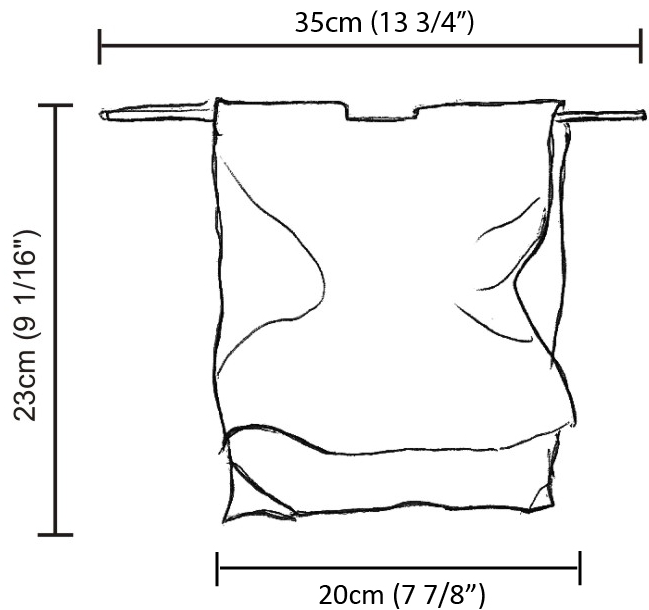

STENDIMI SURFACE

D133019- _____
base number

1. To build a product code in our configurator select the specify button on the base model # product page
2. To build a manual product code on this datasheet choose from the options listed below in blue font and add the suffix to the base model #

GENERAL

Series: Stendimi _____
Brand: Knikerboker _____
Division: Design _____
Mounting Type: Surface _____
Mounting Location: Wall _____

PHYSICAL

Shape: Abstract _____
Length (mm): 200 _____
Length (in): 7 7/8 _____
Height (mm): 230 _____
Height (in): 9 1/16 _____
Extension (mm): 200 _____
Extension (in): 7 7/8 _____
Light Distribution: Indirect _____
Fixture Finish: BFM / BRL / BRW / CLF / CLM / CLW / GLF / GLM / GLW / MBK / SLF / SLM / SLW / WHI _____
Fixture Material: Metal _____

ELECTRICAL

Lamp Type: LED _____
Total Output Wattage (W): 9.8 _____
Dimming: 0-10V Dimming _____
Driver Included: No _____
Driver Location: Remote _____
Driver Type: Constant Voltage - 120 / 277Vac _____
Driver Class: Class 2 _____
Input Voltage (V): 120 - 277 _____
Output Voltage (V): 24 _____
Upon Request: (Not included - see components) Remote: 0-10Vdc dimming / Non-dimming 277Vac _____

LED

Color Temperature (°K): 3000 _____
Max. Delivered Lumen (lm): 1080 _____
CRI: >80 CRI _____
Lamp Life (hrs): 50000 _____

OPTICAL

RATINGS AND CERTIFICATIONS

Certified By: Certified for North American Standards _____
IP rating: IP20 _____