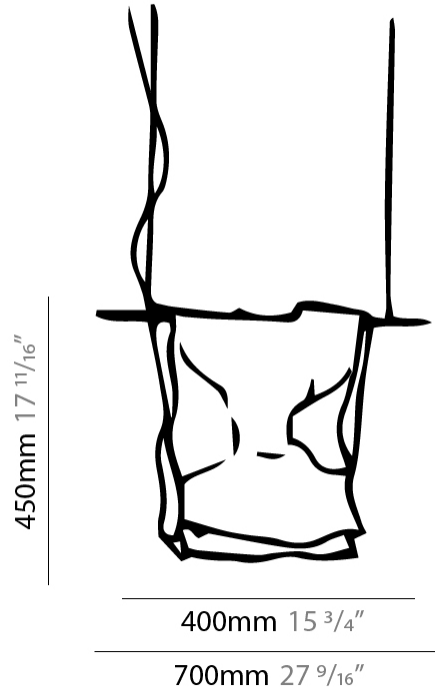

STENDIMI PORTABLE

D134013-

base number _____
Finish _____
Options _____

1. To build a product code in our configurator select the specify button on the base model # product page
2. To build a manual product code on this datasheet choose from the options listed below in blue font and add the suffix to the base model #

GENERAL

Series: Stendimi _____
Partner: Knikerboker _____
Division: Design _____
Installation: Portable _____
Product Type: Floor _____
Mounting Location: Floor _____
Light Distribution: Indirect _____

PHYSICAL

Shape: Abstract _____
Length (mm): 400 _____
Length (in): 15 ³/₄ _____
Height (mm): 450 _____
Height (in): 17 ²³/₃₂ _____
Fixture Finish: BFM / BRL / BRW / CLF / CLM / CLW / GLF / GLM / GLW / MBK / SLF / SLM / SLW / WHI _____
Fixture Material: Metal _____
Cable Details: 2 Steel Cables 2000mm / 78 3/4" _____

ELECTRICAL

Lamp Type: LED _____
Total Output Wattage (W): 14.7 _____
Dimming: Non-Dimmable _____
Driver Included: Yes _____
Driver Location: Integrated _____
Driver Type: Constant Voltage - Universal - Non-dimming _____
Driver Class: Class 2 _____
Input Voltage (V): 120 - 277 _____
Output Voltage (V): 24 _____

LED

Number of LEDs: 4 strips _____
Color Temperature (°K): 3000 _____
Max. Delivered Lumen (lm): 1620 _____
CRI: >80 CRI _____
Lamp Life (hrs): 50000 _____

OPTICAL

RATINGS AND CERTIFICATIONS

Certified By: Certified for North American Standards _____
IP rating: IP20 _____