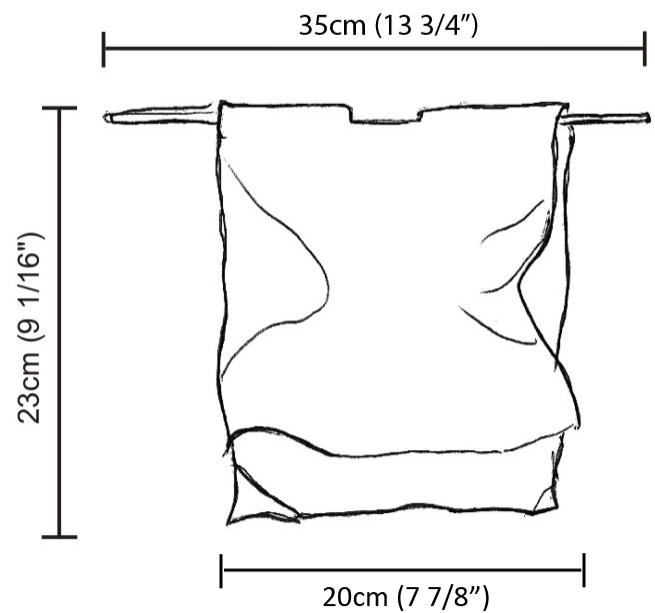

STENDIMI SURFACE

D133019-

base number _____
Finish _____
Options _____

1. To build a product code in our configurator select the specify button on the base model # product page
2. To build a manual product code on this datasheet choose from the options listed below in blue font and add the suffix to the base model #

GENERAL

Series: Stendimi
Partner: Knikerboker
Division: Design
Installation: Surface
Mounting Location: Wall
Light Distribution: Indirect

PHYSICAL

Shape: Abstract
Length (mm): 200
Length (in): 7 7/8
Height (mm): 230
Height (in): 9 1/16
Extension (mm): 200
Extension (in): 7 7/8
Fixture Finish: [BFM](#) / [BRL](#) / [BRW](#) / [CLF](#) / [CLM](#) / [CLW](#) / [GLF](#) / [GLM](#) / [GLW](#) / [MBK](#) / [SLF](#) / [SLM](#) / [SLW](#) / [WHI](#)
Fixture Material: Metal

ELECTRICAL

Lamp Type: LED
Total Output Wattage (W): 9.8
Dimming: 0-10V Dimming
Driver Included: No
Driver Location: Remote
Driver Type: Constant Voltage - 120 / 277Vac
Driver Class: Class 2
Input Voltage (V): 120 - 277
Output Voltage (V): 24
Upon Request: (Not included - see components) Remote: 0-10Vdc dimming / Non-dimming 277Vac

LED

Color Temperature (°K): 3000
Max. Delivered Lumen (lm): 1080
CRI: >80 CRI
Lamp Life (hrs): 50000

OPTICAL

RATINGS AND CERTIFICATIONS

Certified By: Certified for North American Standards
IP rating: IP20