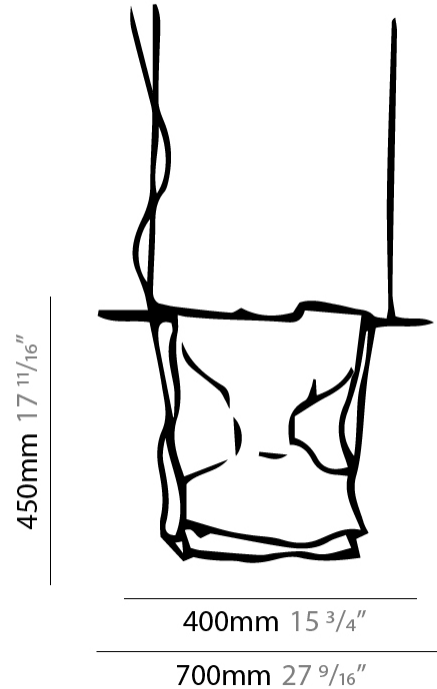

STENDIMI PORTABLE

D134013-

base number _____
Finish _____
Options _____

1. To build a product code in our configurator select the specify button on the base model # product page
2. To build a manual product code on this datasheet choose from the options listed below in blue font and add the suffix to the base model #

GENERAL

Series: Stendimi _____
Partner: Knikerboker _____
Division: Design _____
Installation: Portable _____
Product Type: Floor _____
Mounting Location: Floor _____
Light Distribution: Indirect _____

PHYSICAL

Shape: Abstract _____
Length (mm): 400 _____
Length (in): 15 ³/₄ _____
Height (mm): 450 _____
Height (in): 17 ²³/₃₂ _____
Fixture Finish: BFM / BRL / BRW / CLF / CLM / CLW / GLF / GLM / GLW / MBK / SLF / SLM / SLW / WHI _____
Fixture Material: Metal _____
Cable Details: 2 Steel Cables 2000mm / 78 3/4" _____

ELECTRICAL

Lamp Type: LED _____
Total Output Wattage (W): 14.7 _____
Dimming: Non-Dimmable _____
Driver Included: Yes _____
Driver Location: Integrated _____
Driver Type: Constant Voltage - Universal - Non-dimming _____
Driver Class: Class 2 _____
Input Voltage (V): 120 - 277 _____
Output Voltage (V): 24 _____

LED

Number of LEDs: 4 strips _____
Color Temperature (°K): 3000 _____
Max. Delivered Lumen (lm): 1620 _____
CRI: >80 CRI _____
Lamp Life (hrs): 50000 _____

OPTICAL

RATINGS AND CERTIFICATIONS

Certified By: Certified for North American Standards _____
IP rating: IP20 _____