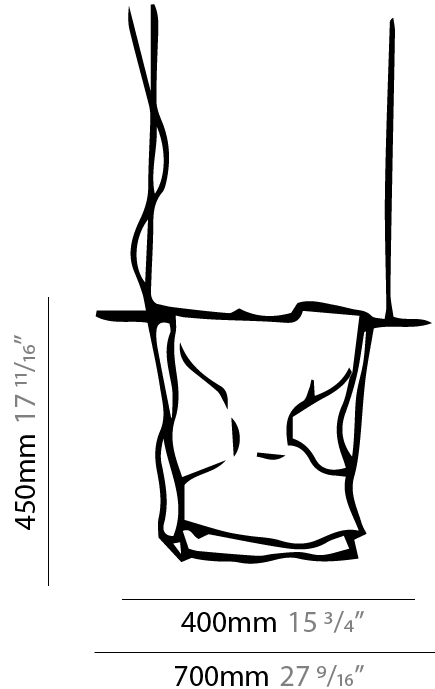

PROJECT	
TYPE	
SPECIFIER	
QUANTITY	
DATE	

STENDIMI PORTABLE

D134013- _____
base number

1. To build a product code in our configurator select the specify button on the base model # product page
2. To build a manual product code on this datasheet choose from the options listed below in blue font and add the suffix to the base model #

GENERAL

Series: Stendimi
Brand: Knikerboker
Division: Design
Mounting Type: Portable
Mounting Location: Floor
Subcategory: Floor

PHYSICAL

Shape: Abstract
Length (mm): 400
Length (in): 15 ³/₄
Height (mm): 450
Height (in): 17 ²³/₃₂
Light Distribution: Indirect
Fixture Finish: BFM / BRL / BRW / CLF / CLM / CLW / GLF / GLM / GLW / MBK / SLF / SLM / SLW / WHI
Fixture Material: Metal
Cable Details: 2 Steel Cables 2000mm / 78 3/4"

ELECTRICAL

Lamp Type: LED
Total Output Wattage (W): 14.7
Dimming: Non-Dimmable
Driver Included: Yes
Driver Location: Integrated
Driver Type: Constant Voltage - Universal - Non-dimming
Driver Class: Class 2
Input Voltage (V): 120 - 277
Output Voltage (V): 24

LED

Number of LEDs: 4 strips
Color Temperature (°K): 3000
Max. Delivered Lumen (lm): 1620
CRI: >80 CRI
Lamp Life (hrs): 50000

OPTICAL

RATINGS AND CERTIFICATIONS

Certified By: Certified for North American Standards
IP rating: IP20