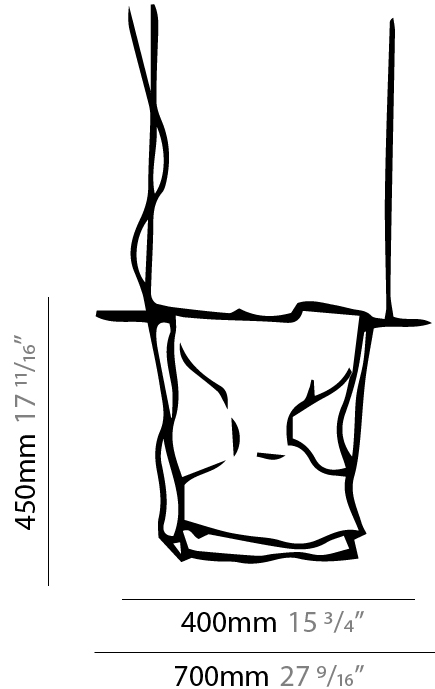

PROJECT	_____
TYPE	_____
SPECIFIER	_____
QUANTITY	_____
DATE	_____

STENDIMI PORTABLE

D134013- _____
base number

1. To build a product code in our configurator select the specify button on the base model # product page
2. To build a manual product code on this datasheet choose from the options listed below in blue font and add the suffix to the base model #

GENERAL

Series: Stendimi
Brand: Knikerboker
Division: Design
Mounting Type: Portable
Mounting Location: Floor
Subcategory: Floor

PHYSICAL

Shape: Abstract
Length (mm): 400
Length (in): 15 ³/₄
Height (mm): 450
Height (in): 17 ²³/₃₂
Light Distribution: Indirect
Fixture Finish: BFM / BRL / BRW / CLF / CLM / CLW / GLF / GLM / GLW / MBK / SLF / SLM / SLW / WHI
Fixture Material: Metal
Cable Details: 2 Steel Cables 2000mm / 78 3/4"

ELECTRICAL

Lamp Type: LED
Total Output Wattage (W): 14.7
Dimming: Non-Dimmable
Driver Included: Yes
Driver Location: Integrated
Driver Type: Constant Voltage - Universal - Non-dimming
Driver Class: Class 2
Input Voltage (V): 120 - 277
Output Voltage (V): 24

LED

Number of LEDs: 4 strips
Color Temperature (°K): 3000
Max. Delivered Lumen (lm): 1620
CRI: >80 CRI
Lamp Life (hrs): 50000

OPTICAL

RATINGS AND CERTIFICATIONS

Certified By: Certified for North American Standards
IP rating: IP20