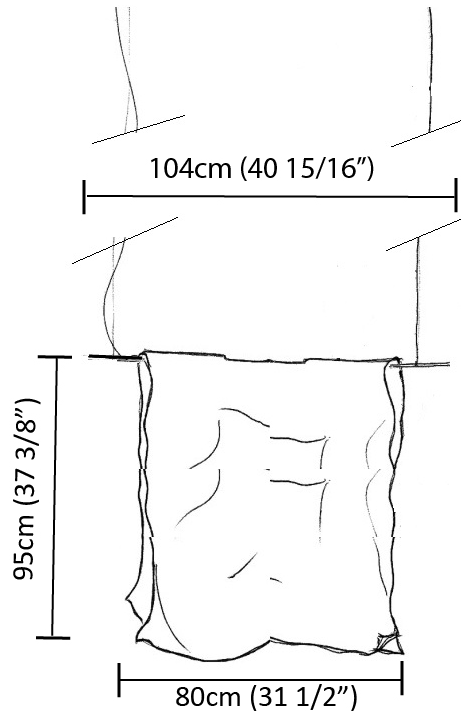

GENERAL

Series: Stendimi _____
Brand: Knikerboker _____
Division: Design _____
Mounting Type: Suspension _____
Mounting Location: Ceiling _____
Subcategory: Pendant _____

PHYSICAL

Shape: Abstract _____
Length (mm): 800 _____
Length (in): 31 1/2 _____
Height (mm): 950 _____
Height (in): 37 3/8 _____
Max. Overall Height (mm): 2950 _____
Max. Overall Height (in): 116 1/8 _____
Light Distribution: Direct / Indirect _____
Fixture Finish: EWH / EBK / MAN / COF / PRD / SLF / GLF / CLF / BRL / EWS / EWG / EWC / EWR / EBS / EBG / EBC / EBC / EBB / MAS / MAD / MAC / MAB / COS / CGO / CCL / CBL / PRS / PRG / PRC / PRB _____
Fixture Material: Metal _____
Cable Details: 2 Steel Cables 2000mm _____

ELECTRICAL

Lamp Type: LED _____
Total Output Wattage (W): 29.4 _____
Dimming: 0-10V Dimming _____
Driver Included: Yes _____
Driver Location: Integrated _____
Driver Type: Constant Voltage - Universal _____
Driver Class: Class 2 _____
Input Voltage (V): 120 - 277 _____
Output Voltage (V): 24 _____
Upon Request: (Not included - see components) Remote: 0-10Vdc dimming / (Included) Integral Non-dimming 277Vac _____

LED

Number of LEDs: 8 strips _____
Color Temperature (°K): 3000 _____
Max. Delivered Lumen (lm): 3240 _____
CRI: >80 CRI _____
Lamp Life (hrs): 50000 _____

OPTICAL

RATINGS AND CERTIFICATIONS

Certified By: Certified for North American Standards _____
IP rating: IP20 _____

D