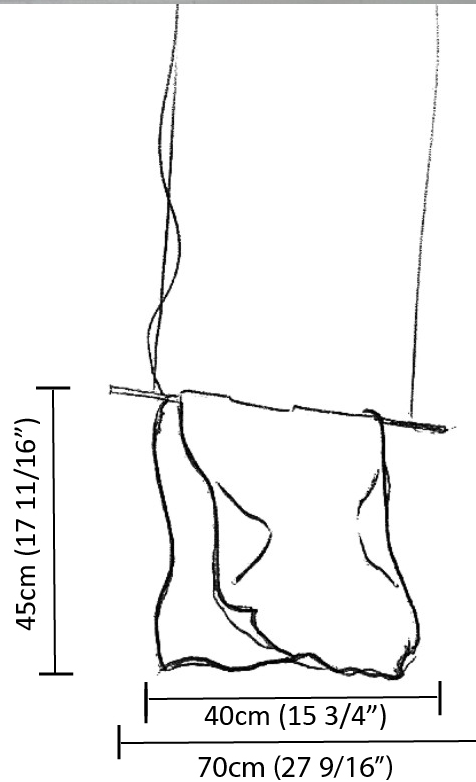

1. To build a product code in our configurator select the specify button on the base model # product page
2. To build a manual product code on this datasheet choose from the options listed below in blue font and add the suffix to the base model #

GENERAL

Series: Stendimi
Brand: Knikerboker
Division: Design
Mounting Type: Suspension
Mounting Location: Ceiling
Subcategory: Pendant

PHYSICAL

Shape: Abstract
Length (mm): 400
Length (in): 15 3/4
Height (mm): 450
Height (in): 17 11/16
Max. Overall Height (mm): 2450
Max. Overall Height (in): 96 7/16
Light Distribution: Direct / Indirect
Fixture Finish: EWH / EBK / MAN / COF / PRD / SLF / GLF / CLF / BRL / EWS / EWG / EWC / EWR / EBS / EBG / EBC / EBC / EBB / MAS / MAD / MAC / MAB / COS / CGO / CCL / CBL / PRS / PRG / PRC / PRB
Fixture Material: Metal
Cable Details: Silicon Cable 2000mm / 78 3/4"

ELECTRICAL

Lamp Type: LED
Total Output Wattage (W): 14.7
Dimming: 0-10V Dimming
Driver Included: Yes
Driver Location: Integrated
Driver Type: Constant Voltage - Universal
Driver Class: Class 2
Input Voltage (V): 120 - 277
Output Voltage (V): 24
Upon Request: (Not included - see components) Remote: 0-10Vdc dimming / (Included) Integral Non-dimming 277Vac

LED

Number of LEDs: 4 strips
Color Temperature (°K): 3000
Max. Delivered Lumen (lm): 1620
CRI: >80 CRI
Lamp Life (hrs): 50000

OPTICAL

RATINGS AND CERTIFICATIONS

Certified By: Certified for North American Standards
IP rating: IP20