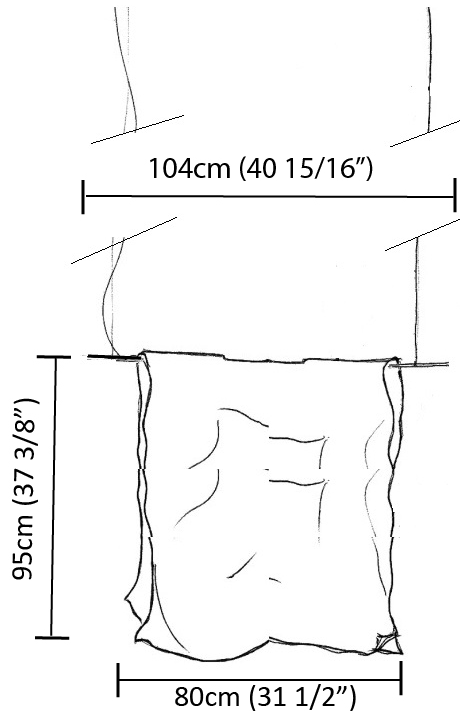

1. To build a product code in our configurator select the specify button on the base model # product page
2. To build a manual product code on this datasheet choose from the options listed below in blue font and add the suffix to the base model #

GENERAL

Series: Stendimi
Brand: Knikerboker
Division: Design
Mounting Type: Suspension
Mounting Location: Ceiling
Subcategory: Pendant

PHYSICAL

Shape: Abstract
Length (mm): 800
Length (in): 31 1/2
Height (mm): 950
Height (in): 37 3/8
Max. Overall Height (mm): 2950
Max. Overall Height (in): 116 1/8
Light Distribution: Direct / Indirect
Fixture Finish: EWH / EBK / MAN / COF / PRD / SLF / GLF / CLF / BRL / EWS / EWG / EWC / EWR / EBS / EBG / EBC / EBC / EBB / MAS / MAD / MAC / MAB / COS / CGO / CCL / CBL / PRS / PRG / PRC / PRB
Fixture Material: Metal
Cable Details: 2 Steel Cables 2000mm

ELECTRICAL

Lamp Type: LED
Total Output Wattage (W): 29.4
Dimming: 0-10V Dimming
Driver Included: Yes
Driver Location: Integrated
Driver Type: Constant Voltage - Universal
Driver Class: Class 2
Input Voltage (V): 120 - 277
Output Voltage (V): 24
Upon Request: (Not included - see components) Remote: 0-10Vdc dimming / (Included) Integral Non-dimming 277Vac

LED

Number of LEDs: 8 strips
Color Temperature (°K): 3000
Max. Delivered Lumen (lm): 3240
CRI: >80 CRI
Lamp Life (hrs): 50000

OPTICAL

RATINGS AND CERTIFICATIONS

Certified By: Certified for North American Standards
IP rating: IP20

D