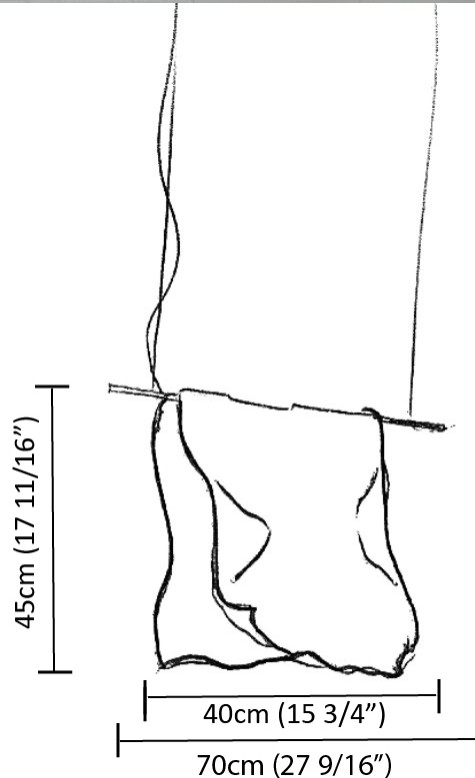

1. To build a product code in our configurator select the specify button on the base model # product page
2. To build a manual product code on this datasheet choose from the options listed below in blue font and add the suffix to the base model #

GENERAL

Series: Stendimi
Partner: Knikerboker
Division: Design
Installation: Suspension
Product Type: Pendant
Mounting Location: Ceiling
Light Distribution: Direct / Indirect

PHYSICAL

Shape: Abstract
Length (mm): 400
Length (in): 15 3/4
Height (mm): 450
Height (in): 17 11/16
Max. Overall Height (mm): 2450
Max. Overall Height (in): 96 7/16
Fixture Finish: EWH / EBK / MAN / COF / PRD / SLF / GLF / CLF / BRL / EWS / EWG / EWC / EWR / EBS / EBG / EBC / EBC / EBB / MAS / MAD / MAC / MAB / COS / CGO / CCL / CBL / PRS / PRG / PRC / PRB
Fixture Material: Metal
Cable Details: Silicon Cable 2000mm / 78 3/4"

ELECTRICAL

Lamp Type: LED
Total Output Wattage (W): 14.7
Dimming: 0-10V Dimming
Driver Included: Yes
Driver Location: Integrated
Driver Type: Constant Voltage - Universal
Driver Class: Class 2
Input Voltage (V): 120 - 277
Output Voltage (V): 24
Upon Request: (Not included - see components) Remote: 0-10Vdc dimming / (Included) Integral Non-dimming 277Vac

LED

Number of LEDs: 4 strips
Color Temperature (°K): 3000
Max. Delivered Lumen (lm): 1620
CRI: >80 CRI
Lamp Life (hrs): 50000

OPTICAL

RATINGS AND CERTIFICATIONS

Certified By: Certified for North American Standards
IP rating: IP20