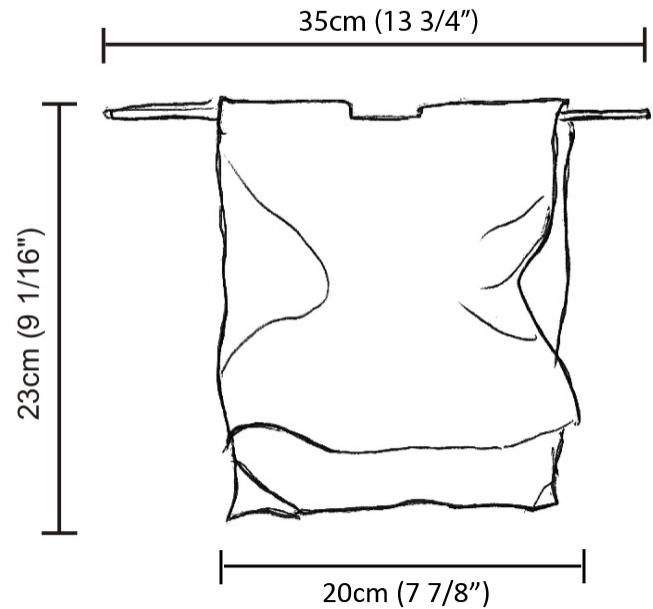

PROJECT	_____
TYPE	_____
SPECIFIER	_____
QUANTITY	_____
DATE	_____

STENDIMI SURFACE

D133019-

base number   Finish
Options

1. To build a product code in our configurator select the specify button on the base model # product page
2. To build a manual product code on this datasheet choose from the options listed below in blue font and add the suffix to the base model #

GENERAL

Series: Stendimi
Partner: Knikerboker
Division: Design
Installation: Surface
Mounting Location: Wall
Light Distribution: Indirect

PHYSICAL

Shape: Abstract
Length (mm): 200
Length (in): 7 7/8
Height (mm): 230
Height (in): 9 1/16
Extension (mm): 200
Extension (in): 7 7/8
Fixture Finish: BFM / BRL / BRW / CLF / CLM / CLW / GLF / GLM / GLW / MBK / SLF / SLM / SLW / WHI
Fixture Material: Metal

ELECTRICAL

Lamp Type: LED
Total Output Wattage (W): 9.8
Dimming: 0-10V Dimming
Driver Included: No
Driver Location: Remote
Driver Type: Constant Voltage - 120 / 277Vac
Driver Class: Class 2
Input Voltage (V): 120 - 277
Output Voltage (V): 24
Upon Request: (Not included - see components) Remote: 0-10Vdc dimming / Non-dimming 277Vac

LED

Color Temperature (°K): 3000
Max. Delivered Lumen (lm): 1080
CRI: >80 CRI
Lamp Life (hrs): 50000

OPTICAL

RATINGS AND CERTIFICATIONS

Certified By: Certified for North American Standards
IP rating: IP20