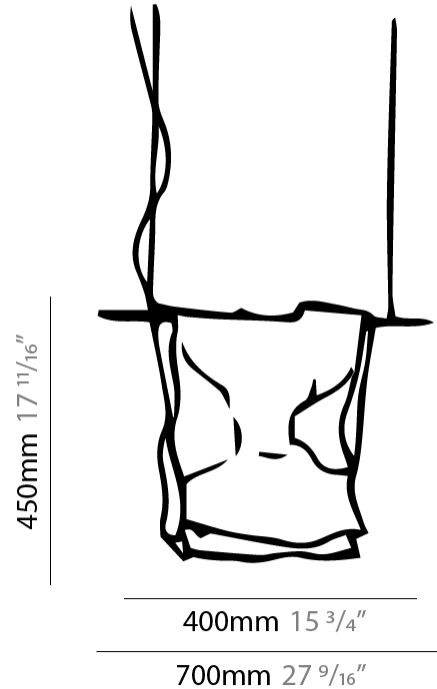

STENDIMI PORTABLE

D134013-

base number Finish
Options

PROJECT _____
TYPE _____
SPECIFIER _____
QUANTITY _____
DATE _____

1. To build a product code in our configurator select the specify button on the base model # product page
2. To build a manual product code on this datasheet choose from the options listed below in blue font and add the suffix to the base model #

GENERAL

Series: Stendimi
Partner: Knikerboker
Division: Design
Installation: Portable
Product Type: Floor
Mounting Location: Floor
Light Distribution: Indirect

PHYSICAL

Shape: Abstract
Length (mm): 400
Length (in): 15 ³/₄
Height (mm): 450
Height (in): 17 ²³/₃₂
Fixture Finish: [BFM](#) / [BRL](#) / [BRW](#) / [CLF](#) / [CLM](#) / [CLW](#) / [GLF](#) / [GLM](#) / [GLW](#) / [MBK](#) / [SLF](#) / [SLM](#) / [SLW](#) / [WHI](#)
Fixture Material: Metal
Cable Details: 2 Steel Cables 2000mm / 78 3/4"

ELECTRICAL

Lamp Type: LED
Total Output Wattage (W): 14.7
Dimming: Non-Dimmable
Driver Included: Yes
Driver Location: Integrated
Driver Type: Constant Voltage - Universal - Non-dimming
Driver Class: Class 2
Input Voltage (V): 120 - 277
Output Voltage (V): 24

LED

Number of LEDs: 4 strips
Color Temperature (°K): 3000
Max. Delivered Lumen (lm): 1620
CRI: >80 CRI
Lamp Life (hrs): 50000

OPTICAL

RATINGS AND CERTIFICATIONS

Certified By: Certified for North American Standards
IP rating: IP20