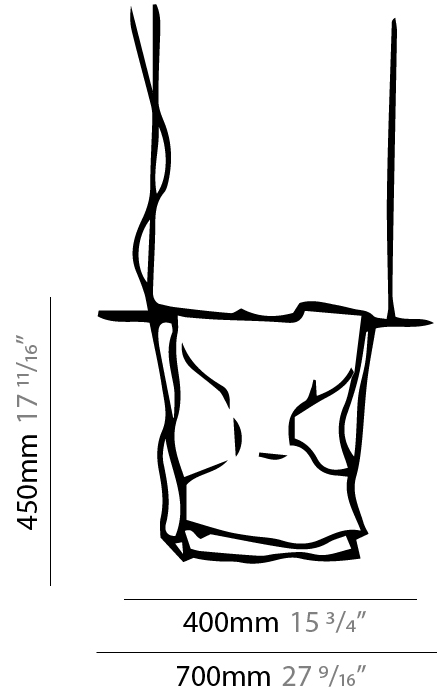

STENDIMI PORTABLE

D134013- _____
base number

1. To build a product code in our configurator select the specify button on the base model # product page
2. To build a manual product code on this datasheet choose from the options listed below in blue font and add the suffix to the base model #

GENERAL

Series: Stendimi _____
Brand: Knikerboker _____
Division: Design _____
Mounting Type: Portable _____
Mounting Location: Floor _____
Subcategory: Floor _____

PHYSICAL

Shape: Abstract _____
Length (mm): 400 _____
Length (in): 15 ³/₄ _____
Height (mm): 450 _____
Height (in): 17 ²³/₃₂ _____
Light Distribution: Indirect _____
Fixture Finish: BFM / BRL / BRW / CLF / CLM / CLW / GLF / GLM / GLW / MBK / SLF / SLM / SLW / WHI _____
Fixture Material: Metal _____
Cable Details: 2 Steel Cables 2000mm / 78 3/4" _____

ELECTRICAL

Lamp Type: LED _____
Total Output Wattage (W): 14.7 _____
Dimming: Non-Dimmable _____
Driver Included: Yes _____
Driver Location: Integrated _____
Driver Type: Constant Voltage - Universal - Non-dimming _____
Driver Class: Class 2 _____
Input Voltage (V): 120 - 277 _____
Output Voltage (V): 24 _____

LED

Number of LEDs: 4 strips _____
Color Temperature (°K): 3000 _____
Max. Delivered Lumen (lm): 1620 _____
CRI: >80 CRI _____
Lamp Life (hrs): 50000 _____

OPTICAL

RATINGS AND CERTIFICATIONS

Certified By: Certified for North American Standards _____
IP rating: IP20 _____