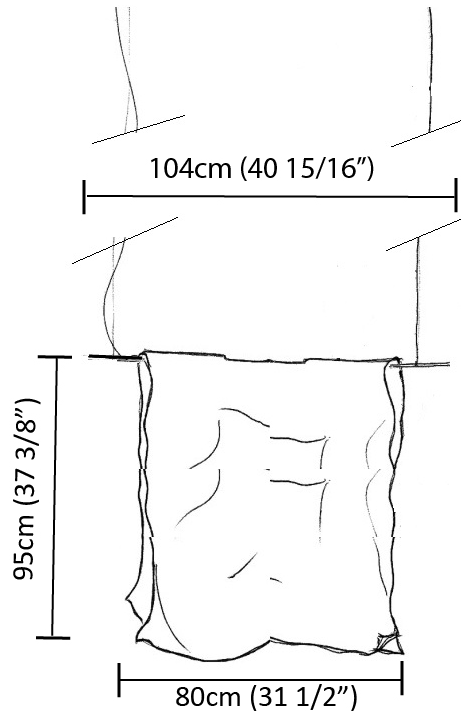

1. To build a product code in our configurator select the specify button on the base model # product page
2. To build a manual product code on this datasheet choose from the options listed below in blue font and add the suffix to the base model #

GENERAL

Series: Stendimi
Brand: Knikerboker
Division: Design
Mounting Type: Suspension
Mounting Location: Ceiling
Subcategory: Pendant

PHYSICAL

Shape: Abstract
Length (mm): 800
Length (in): 31 ½
Height (mm): 950
Height (in): 37 ¾
Max. Overall Height (mm): 2950
Max. Overall Height (in): 116 ⅝
Light Distribution: Direct / Indirect
Fixture Finish: EWH / EBK / MAN / COF / PRD / SLF / GLF / CLF / BRL / EWS / EWG / EWC / EWR / EBS / EBG / EBC / EBC / EBB / MAS / MAD / MAC / MAB / COS / CGO / CCL / CBL / PRS / PRG / PRC / PRB
Fixture Material: Metal
Cable Details: 2 Steel Cables 2000mm

ELECTRICAL

Lamp Type: LED
Total Output Wattage (W): 29.4
Dimming: 0-10V Dimming
Driver Included: Yes
Driver Location: Integrated
Driver Type: Constant Voltage - Universal
Driver Class: Class 2
Input Voltage (V): 120 - 277
Output Voltage (V): 24
Upon Request: (Not included - see components) Remote: 0-10Vdc dimming / (Included) Integral Non-dimming 277Vac

LED

Number of LEDs: 8 strips
Color Temperature (°K): 3000
Max. Delivered Lumen (lm): 3240
CRI: >80 CRI
Lamp Life (hrs): 50000

OPTICAL

RATINGS AND CERTIFICATIONS

Certified By: Certified for North American Standards
IP rating: IP20

D