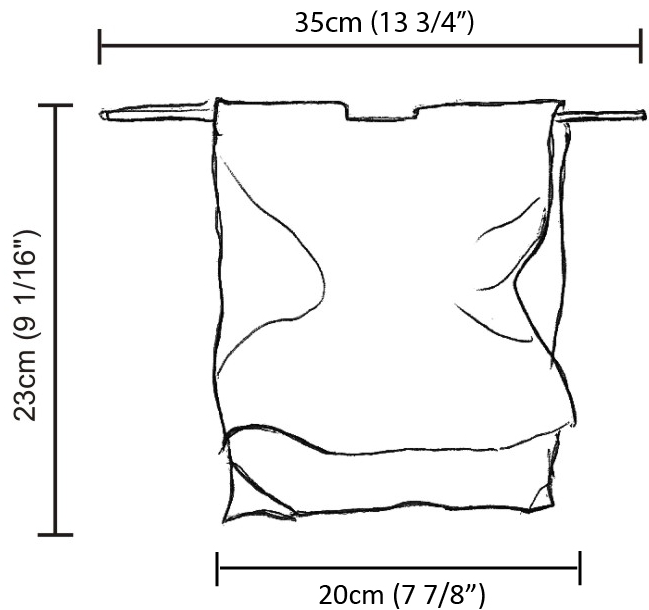

STENDIMI SURFACE

D133019- _____
base number

1. To build a product code in our configurator select the specify button on the base model # product page
2. To build a manual product code on this datasheet choose from the options listed below in blue font and add the suffix to the base model #

GENERAL

Series: Stendimi _____
Brand: Knikerboker _____
Division: Design _____
Mounting Type: Surface _____
Mounting Location: Wall _____

PHYSICAL

Shape: Abstract _____
Length (mm): 200 _____
Length (in): 7 ⁷/₈ _____
Height (mm): 230 _____
Height (in): 9 ¹/₁₆ _____
Extension (mm): 200 _____
Extension (in): 7 ⁷/₈ _____
Light Distribution: Indirect _____
Fixture Finish: BFM / BRL / BRW / CLF / CLM / CLW / GLF / GLM / GLW / MBK / SLF / SLM / SLW / WHI _____
Fixture Material: Metal _____

ELECTRICAL

Lamp Type: LED _____
Total Output Wattage (W): 9.8 _____
Dimming: 0-10V Dimming _____
Driver Included: No _____
Driver Location: Remote _____
Driver Type: Constant Voltage - 120 / 277Vac _____
Driver Class: Class 2 _____
Input Voltage (V): 120 - 277 _____
Output Voltage (V): 24 _____
Upon Request: (Not included - see components) Remote: 0-10Vdc dimming / Non-dimming 277Vac _____

LED

Color Temperature (°K): 3000 _____
Max. Delivered Lumen (lm): 1080 _____
CRI: >80 CRI _____
Lamp Life (hrs): 50000 _____

OPTICAL

RATINGS AND CERTIFICATIONS

Certified By: Certified for North American Standards _____
IP rating: IP20 _____

D