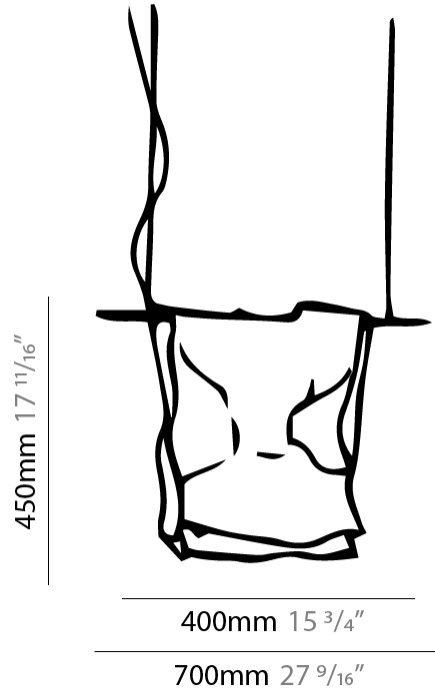

STENDIMI PORTABLE

D134013-

base number _____
Finish _____
Options _____

1. To build a product code in our configurator select the specify button on the base model # product page
2. To build a manual product code on this datasheet choose from the options listed below in blue font and add the suffix to the base model #

GENERAL

Series: Stendimi _____
Partner: Knikerboker _____
Division: Design _____
Installation: Portable _____
Product Type: Floor _____
Mounting Location: Floor _____
Light Distribution: Indirect _____

PHYSICAL

Shape: Abstract _____
Length (mm): 400 _____
Length (in): 15 ³/₄ _____
Height (mm): 450 _____
Height (in): 17 ¹¹/₁₆ _____
Fixture Finish: BFM / BRL / BRW / CLF / CLM / CLW / GLF / GLM / GLW / MBK / SLF / SLM / SLW / WHI _____
Fixture Material: Metal _____
Cable Details: 2 Steel Cables 2000mm / 78 3/4" _____

ELECTRICAL

Lamp Type: LED _____
Total Output Wattage (W): 14.7 _____
Dimming: Non-Dimmable _____
Driver Included: Yes _____
Driver Location: Integrated _____
Driver Type: Constant Voltage - Universal - Non-dimming _____
Driver Class: Class 2 _____
Input Voltage (V): 120 - 277 _____
Output Voltage (V): 24 _____

LED

Number of LEDs: 4 strips _____
Color Temperature (°K): 3000 _____
Max. Delivered Lumen (lm): 1620 _____
CRI: >80 CRI _____
Lamp Life (hrs): 50000 _____

OPTICAL

RATINGS AND CERTIFICATIONS

Certified By: Certified for North American Standards _____
IP rating: IP20 _____