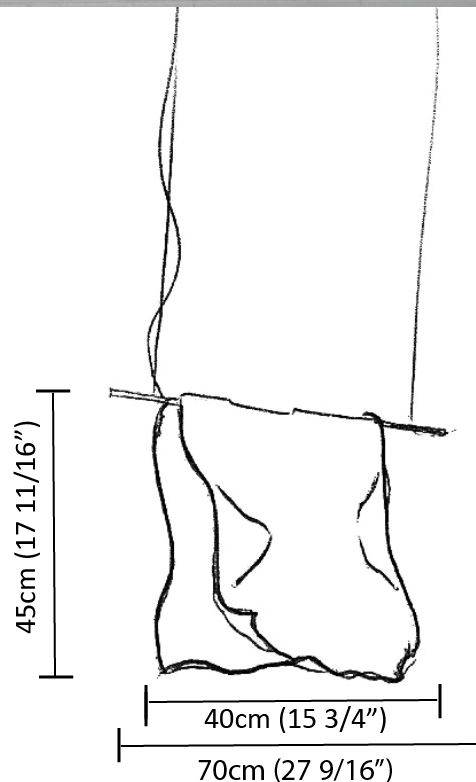

1. To build a product code in our configurator select the specify button on the base model # product page
2. To build a manual product code on this datasheet choose from the options listed below in blue font and add the suffix to the base model #

GENERAL

Series: Stendimi
Partner: Knikerboker
Division: Design
Installation: Suspension
Product Type: Pendant
Mounting Location: Ceiling
Light Distribution: Direct / Indirect

PHYSICAL

Shape: Abstract
Length (mm): 400
Length (in): 15 3/4
Height (mm): 450
Height (in): 17 11/16
Max. Overall Height (mm): 2450
Max. Overall Height (in): 96 7/16
Fixture Finish: EWH / EBK / MAN / COF / PRD / SLF / GLF / CLF / BRL / EWS / EWG / EWC / EWR / EBS / EBG / EBC / EBC / EBB / MAS / MAD / MAC / MAB / COS / CGO / CCL / CBL / PRS / PRG / PRC / PRB
Fixture Material: Metal
Cable Details: Silicon Cable 2000mm / 78 3/4"

ELECTRICAL

Lamp Type: LED
Total Output Wattage (W): 14.7
Dimming: 0-10V Dimming
Driver Included: Yes
Driver Location: Integrated
Driver Type: Constant Voltage - Universal
Driver Class: Class 2
Input Voltage (V): 120 - 277
Output Voltage (V): 24
Upon Request: (Not included - see components) Remote: 0-10Vdc dimming / (Included) Integral Non-dimming 277Vac

LED

Number of LEDs: 4 strips
Color Temperature (°K): 3000
Max. Delivered Lumen (lm): 1620
CRI: >80 CRI
Lamp Life (hrs): 50000

OPTICAL

RATINGS AND CERTIFICATIONS

Certified By: Certified for North American Standards
IP rating: IP20