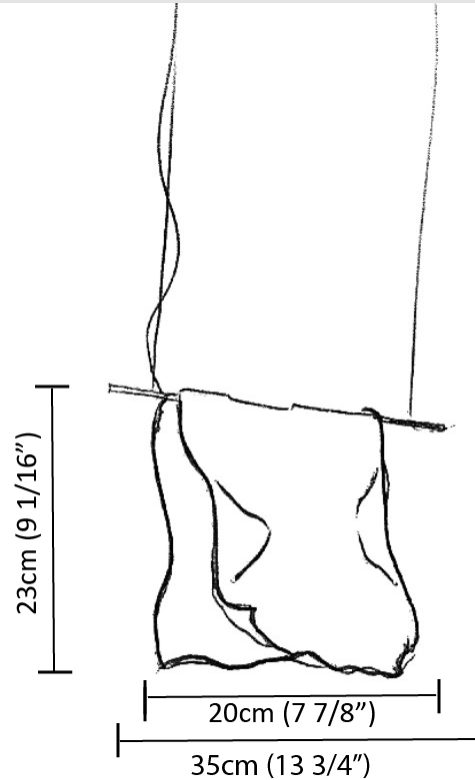

1. To build a product code in our configurator select the specify button on the base model # product page
2. To build a manual product code on this datasheet choose from the options listed below in blue font and add the suffix to the base model #

GENERAL

Series: Stendimi _____
Brand: Knikerboker _____
Division: Design _____
Mounting Type: Suspension _____
Mounting Location: Ceiling _____
Subcategory: Pendant _____

PHYSICAL

Shape: Abstract _____
Length (mm): 200 _____
Length (in): 7 7/8 _____
Height (mm): 230 _____
Height (in): 9 1/16 _____
Max. Overall Height (mm): 2230 _____
Max. Overall Height (in): 87 13/16 _____
Light Distribution: Direct / Indirect _____
Fixture Finish: EWH / EBK / MAN / COF / PRD / SLF / GLF / CLF / BRL / EWS / EWG / EWC / EWR / EBS / EBG / EBC / EBC / EBB / MAS / MAD / MAC / MAB / COS / CGO / CCL / CBL / PRS / PRG / PRC / PRB _____
Fixture Material: Metal _____
Cable Details: Silicon Cable 2000mm / 78 3/4" _____

ELECTRICAL

Lamp Type: LED _____
Total Output Wattage (W): 9.8 _____
Dimming: Non-Dimmable _____
Driver Included: No _____
Driver Location: External _____
Driver Type: LED driver (Not Included) _____
Driver Class: Class 2 _____
Housing: ENCP4 _____
Input Voltage (V): 120 _____

LED

Color Temperature (°K): 3000 _____
Max. Delivered Lumen (lm): 1080 _____
CRI: >80 CRI _____

OPTICAL

RATINGS AND CERTIFICATIONS

Certified By: Certified for North American Standards _____
IP rating: IP20 _____