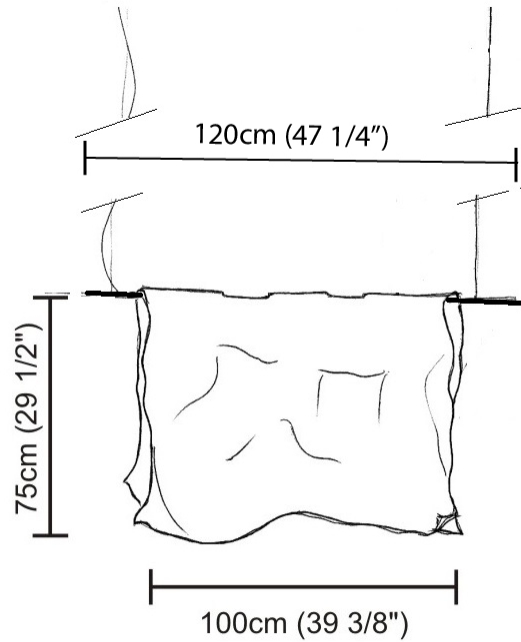

1. To build a product code in our configurator select the specify button on the base model # product page
2. To build a manual product code on this datasheet choose from the options listed below in blue font and add the suffix to the base model #

GENERAL

Series: Stendimi
Partner: Knikerboker
Division: Design
Installation: Suspension
Product Type: Pendant
Mounting Location: Ceiling
Light Distribution: Direct / Indirect

PHYSICAL

Shape: Abstract
Length (mm): 1000
Length (in): 39 3/8
Height (mm): 750
Height (in): 29 1/2
Max. Overall Height (mm): 2750
Max. Overall Height (in): 108 1/4
Fixture Finish: EWH / EBK / MAN / COF / PRD / SLF / GLF / CLF / BRL / EWS / EWG / EWC / EWR / EBS / EBG / EBC / EBC / EBB / MAS / MAD / MAC / MAB / COS / CGO / CCL / CBL / PRS / PRG / PRC / PRB
Fixture Material: Metal
Cable Details: Silicon Cable 2000mm / 78 3/4"

ELECTRICAL

Lamp Type: LED
Total Output Wattage (W): 29.4
Dimming: 0-10V Dimming
Driver Included: Yes
Driver Location: Integrated
Driver Type: Constant Voltage - Universal
Driver Class: Class 2
Input Voltage (V): 120 - 277
Output Voltage (V): 24
Upon Request: (Not included - see components) Remote: 0-10Vdc dimming / (Included) Integral Non-dimming 277Vac

LED

Number of LEDs: 8 strips
Color Temperature (°K): 3000
Max. Delivered Lumen (lm): 3240
CRI: >80 CRI
Lamp Life (hrs): 50000

OPTICAL

RATINGS AND CERTIFICATIONS

Certified By: Certified for North American Standards
IP rating: IP20