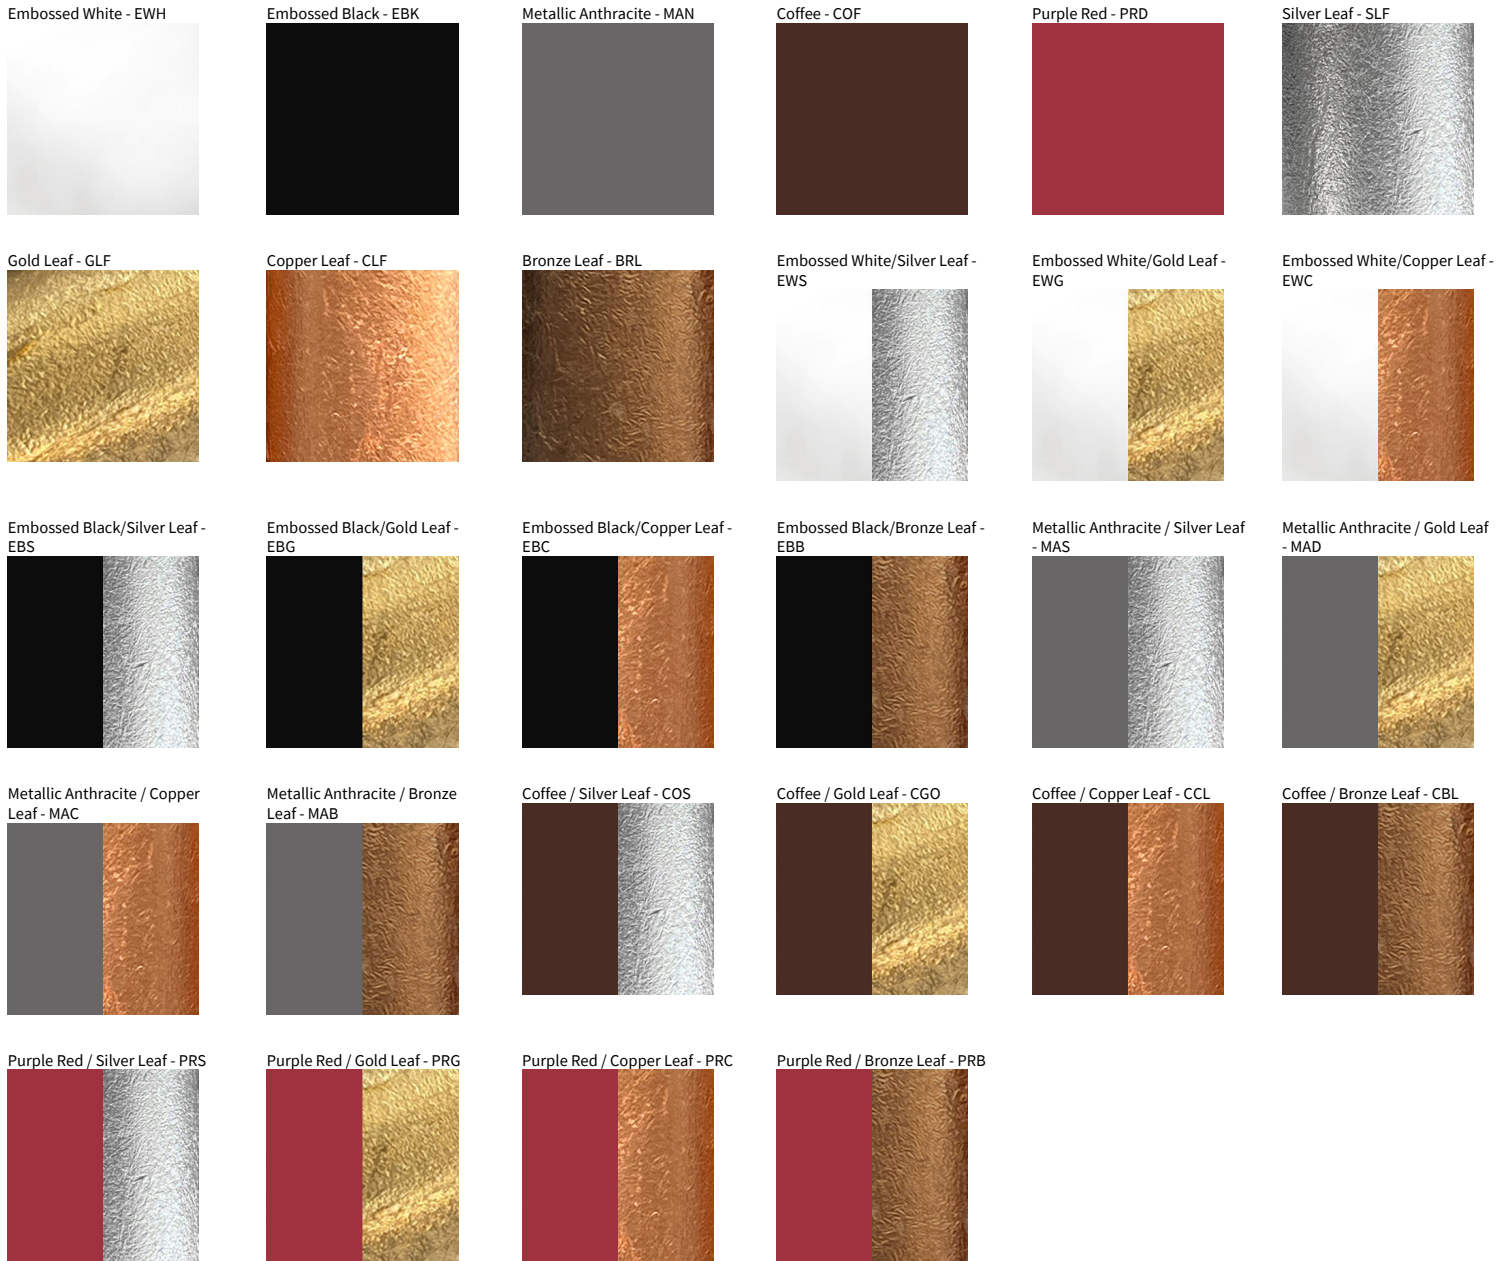

#### OPTICAL

## STENDIMI COLOR FINISH CHART

PROJECT
TYPE
SPECIFIER
QUANTITY
DATE

### Fixture Finish

**Digital:** Not all screens are calibrated the same, and therefore, colors will appear differently between screens.  
**Physical:** When texture is involved, there will be variations in color, character and tone within a product series and between product families.