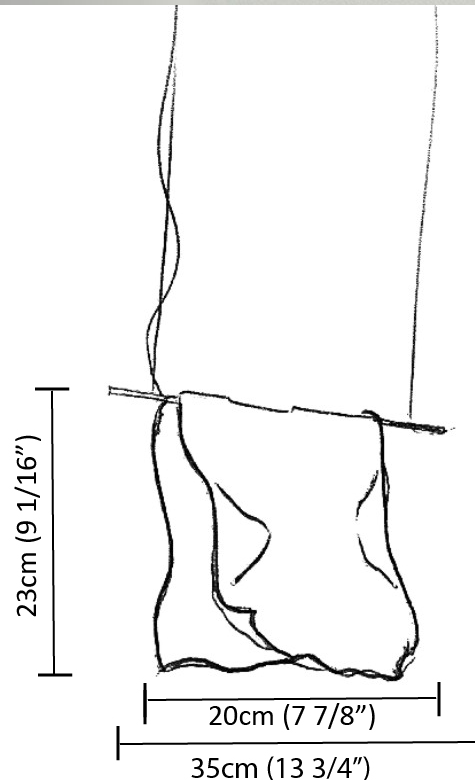

1. To build a product code in our configurator select the specify button on the base model # product page
2. To build a manual product code on this datasheet choose from the options listed below in blue font and add the suffix to the base model #

GENERAL

Series: Stendimi _____
Partner: Knikerboker _____
Division: Design _____
Installation: Suspension _____
Product Type: Pendant _____
Mounting Location: Ceiling _____
Light Distribution: Direct / Indirect _____

PHYSICAL

Shape: Abstract _____
Length (mm): 200 _____
Length (in): 7 7/8 _____
Height (mm): 230 _____
Height (in): 9 1/16 _____
Max. Overall Height (mm): 2230 _____
Max. Overall Height (in): 87 13/16 _____
Fixture Finish: EWH / EBK / MAN / COF / PRD / SLF / GLF / CLF / BRL / EWS / EWG / EWC / EWR / EBS / EBG / EBC / EBC / EBB / MAS / MAD / MAC / MAB / COS / CGO / CCL / CBL / PRS / PRG / PRC / PRB _____
Fixture Material: Metal _____
Cable Details: Silicon Cable 2000mm / 78 3/4" _____

ELECTRICAL

Lamp Type: LED _____
Total Output Wattage (W): 9.8 _____
Dimming: Non-Dimmable _____
Driver Included: No _____
Driver Location: External _____
Driver Type: LED driver (Not Included) _____
Driver Class: Class 2 _____
Housing: ENCP4 _____
Input Voltage (V): 120 _____

LED

Color Temperature (°K): 3000 _____
Max. Delivered Lumen (lm): 1080 _____
CRI: >80 CRI _____

OPTICAL

RATINGS AND CERTIFICATIONS

Certified By: Certified for North American Standards _____
IP rating: IP20 _____