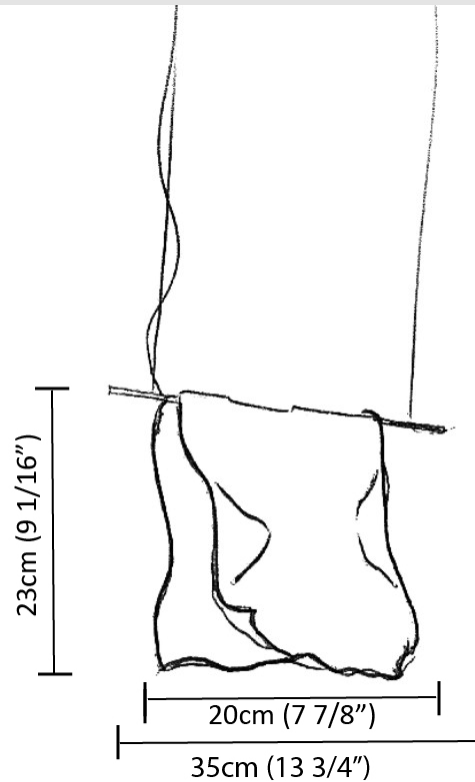

PROJECT	_____
TYPE	_____
SPECIFIER	_____
QUANTITY	_____
DATE	_____

STENDIMI SUSPENSION

D131040- _____
base number

1. To build a product code in our configurator select the specify button on the base model # product page
2. To build a manual product code on this datasheet choose from the options listed below in blue font and add the suffix to the base model #

GENERAL

Series: Stendimi
Brand: Knikerboker
Division: Design
Mounting Type: Suspension
Mounting Location: Ceiling
Subcategory: Pendant

PHYSICAL

Shape: Abstract
Length (mm): 200
Length (in): 7 7/8
Height (mm): 230
Height (in): 9 1/16
Max. Overall Height (mm): 2230
Max. Overall Height (in): 87 13/16
Light Distribution: Direct / Indirect
Fixture Finish: EWH / EBK / MAN / COF / PRD / SLF / GLF / CLF / BRL / EWS / EWG / EWC / EWR / EBS / EBG / EBC / EBC / EBB / MAS / MAD / MAC / MAB / COS / CGO / CCL / CBL / PRS / PRG / PRC / PRB
Fixture Material: Metal
Cable Details: Silicon Cable 2000mm / 78 3/4"

ELECTRICAL

Lamp Type: LED
Total Output Wattage (W): 9.8
Dimming: Non-Dimmable
Driver Included: No
Driver Location: External
Driver Type: LED driver (Not Included)
Driver Class: Class 2
Housing: ENCP4
Input Voltage (V): 120

LED

Color Temperature (°K): 3000
Max. Delivered Lumen (lm): 1080
CRI: >80 CRI

OPTICAL

RATINGS AND CERTIFICATIONS

Certified By: Certified for North American Standards
IP rating: IP20