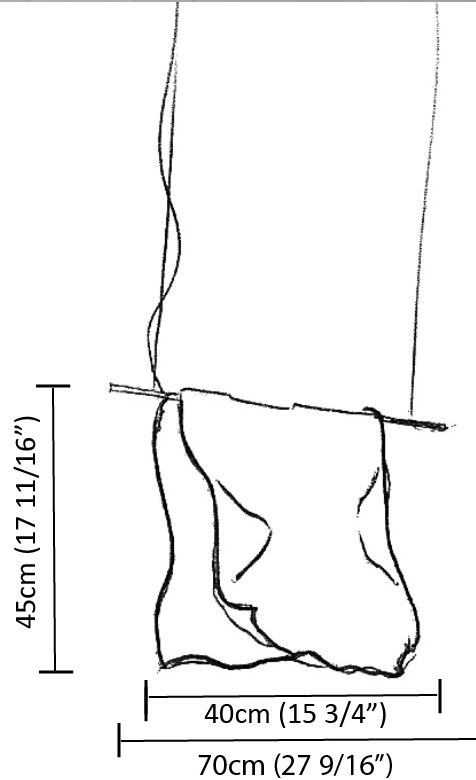

1. To build a product code in our configurator select the specify button on the base model # product page
2. To build a manual product code on this datasheet choose from the options listed below in blue font and add the suffix to the base model #

GENERAL

Series: Stendimi
Brand: Knikerboker
Division: Design
Mounting Type: Suspension
Mounting Location: Ceiling
Subcategory: Pendant

PHYSICAL

Shape: Abstract
Length (mm): 400
Length (in): 15 3/4
Height (mm): 450
Height (in): 17 11/16
Max. Overall Height (mm): 2450
Max. Overall Height (in): 96 7/16
Light Distribution: Direct / Indirect
Fixture Finish: EWH / EBK / MAN / COF / PRD / SLF / GLF / CLF / BRL / EWS / EWG / EWC / EWR / EBS / EBG / EBC / EBC / EBB / MAS / MAD / MAC / MAB / COS / CGO / CCL / CBL / PRS / PRG / PRC / PRB
Fixture Material: Metal
Cable Details: Silicon Cable 2000mm / 78 3/4"

ELECTRICAL

Lamp Type: LED
Total Output Wattage (W): 14.7
Dimming: 0-10V Dimming
Driver Included: Yes
Driver Location: Integrated
Driver Type: Constant Voltage - Universal
Driver Class: Class 2
Input Voltage (V): 120 - 277
Output Voltage (V): 24
Upon Request: (Not included - see components) Remote: 0-10Vdc dimming / (Included) Integral Non-dimming 277Vac

LED

Number of LEDs: 4 strips
Color Temperature (°K): 3000
Max. Delivered Lumen (lm): 1620
CRI: >80 CRI
Lamp Life (hrs): 50000

OPTICAL

RATINGS AND CERTIFICATIONS

Certified By: Certified for North American Standards
IP rating: IP20