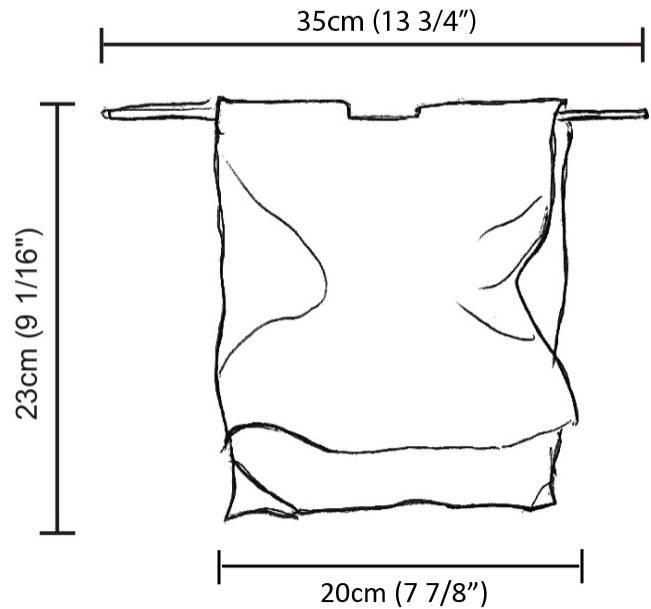

STENDIMI SURFACE

D133019-

base number _____
Finish _____
Options _____

1. To build a product code in our configurator select the specify button on the base model # product page
2. To build a manual product code on this datasheet choose from the options listed below in blue font and add the suffix to the base model #

GENERAL

Series: Stendimi
Partner: Knikerboker
Division: Design
Installation: Surface
Mounting Location: Wall
Light Distribution: Indirect

PHYSICAL

Shape: Abstract
Length (mm): 200
Length (in): 7 7/8
Height (mm): 230
Height (in): 9 1/16
Extension (mm): 200
Extension (in): 7 7/8
Fixture Finish: BFM / BRL / BRW / CLF / CLM / CLW / GLF / GLM / GLW / MBK / SLF / SLM / SLW / WHI
Fixture Material: Metal

ELECTRICAL

Lamp Type: LED
Total Output Wattage (W): 9.8
Dimming: 0-10V Dimming
Driver Included: No
Driver Location: Remote
Driver Type: Constant Voltage - 120 / 277Vac
Driver Class: Class 2
Input Voltage (V): 120 - 277
Output Voltage (V): 24
Upon Request: (Not included - see components) Remote: 0-10Vdc dimming / Non-dimming 277Vac

LED

Color Temperature (°K): 3000
Max. Delivered Lumen (lm): 1080
CRI: >80 CRI
Lamp Life (hrs): 50000

OPTICAL

RATINGS AND CERTIFICATIONS

Certified By: Certified for North American Standards
IP rating: IP20