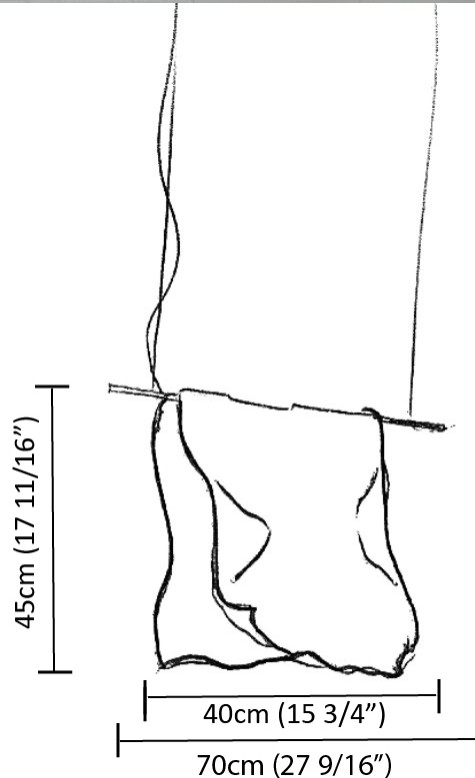

GENERAL

Series: Stendimi _____
Partner: Knikerboker _____
Division: Design _____
Installation: Suspension _____
Product Type: Pendant _____
Mounting Location: Ceiling _____
Light Distribution: Direct / Indirect _____

PHYSICAL

Shape: Abstract _____
Length (mm): 400 _____
Length (in): 15 3/4 _____
Height (mm): 450 _____
Height (in): 17 11/16 _____
Max. Overall Height (mm): 2450 _____
Max. Overall Height (in): 96 7/16 _____
Fixture Finish: EWH / EBK / MAN / COF / PRD / SLF / GLF / CLF / BRL / EWS / EWG / EWC / EWR / EBS / EBG / EBC / EBC / EBB / MAS / MAD / MAC / MAB / COS / CGO / CCL / CBL / PRS / PRG / PRC / PRB _____
Fixture Material: Metal _____
Cable Details: Silicon Cable 2000mm / 78 3/4" _____

ELECTRICAL

Lamp Type: LED _____
Total Output Wattage (W): 14.7 _____
Dimming: 0-10V Dimming _____
Driver Included: Yes _____
Driver Location: Integrated _____
Driver Type: Constant Voltage - Universal _____
Driver Class: Class 2 _____
Input Voltage (V): 120 - 277 _____
Output Voltage (V): 24 _____
Upon Request: (Not included - see components) Remote: 0-10Vdc dimming / (Included) Integral Non-dimming 277Vac _____

LED

Number of LEDs: 4 strips _____
Color Temperature (°K): 3000 _____
Max. Delivered Lumen (lm): 1620 _____
CRI: >80 CRI _____
Lamp Life (hrs): 50000 _____

OPTICAL

RATINGS AND CERTIFICATIONS

Certified By: Certified for North American Standards _____
IP rating: IP20 _____