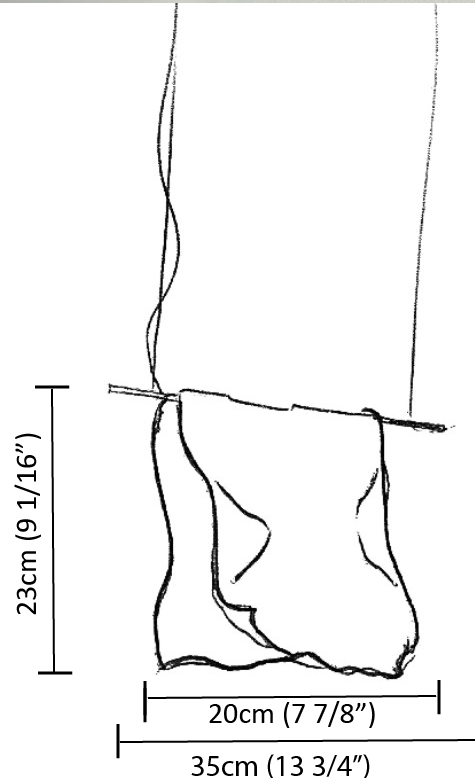

PROJECT	_____
TYPE	_____
SPECIFIER	_____
QUANTITY	_____
DATE	_____

STENDIMI SUSPENSION

D131040-

base number   Finish
Options

1. To build a product code in our configurator select the specify button on the base model # product page
2. To build a manual product code on this datasheet choose from the options listed below in blue font and add the suffix to the base model #

GENERAL

Series: Stendimi
Partner: Knikerboker
Division: Design
Installation: Suspension
Product Type: Pendant
Mounting Location: Ceiling
Light Distribution: Direct / Indirect

PHYSICAL

Shape: Abstract
Length (mm): 200
Length (in): 7 7/8
Height (mm): 230
Height (in): 9 1/16
Max. Overall Height (mm): 2230
Max. Overall Height (in): 87 13/16
Fixture Finish: EWH / EBK / MAN / COF / PRD / SLF / GLF / CLF / BRL / EWS / EWG / EWC / EWR / EBS / EBG / EBC / EBC / EBB / MAS / MAD / MAC / MAB / COS / CGO / CCL / CBL / PRS / PRG / PRC / PRB
Fixture Material: Metal
Cable Details: Silicon Cable 2000mm / 78 3/4"

ELECTRICAL

Lamp Type: LED
Total Output Wattage (W): 9.8
Dimming: Non-Dimmable
Driver Included: No
Driver Location: External
Driver Type: LED driver (Not Included)
Driver Class: Class 2
Housing: ENCP4
Input Voltage (V): 120

LED

Color Temperature (°K): 3000
Max. Delivered Lumen (lm): 1080
CRI: >80 CRI

OPTICAL

RATINGS AND CERTIFICATIONS

Certified By: Certified for North American Standards
IP rating: IP20