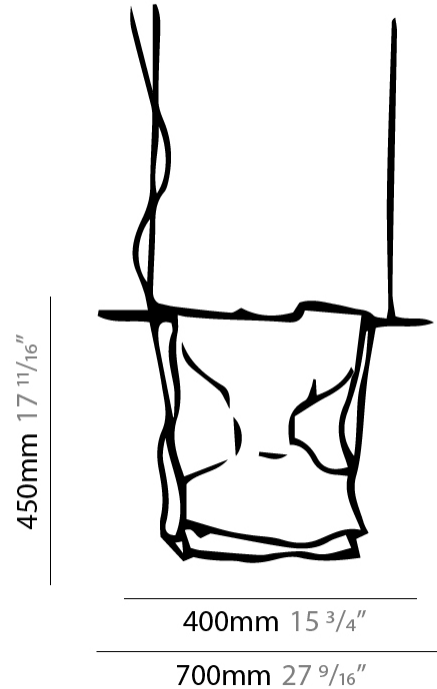

STENDIMI PORTABLE

D134013-

base number Finish
Options

PROJECT
TYPE
SPECIFIER
QUANTITY
DATE

1. To build a product code in our configurator select the specify button on the base model # product page
2. To build a manual product code on this datasheet choose from the options listed below in blue font and add the suffix to the base model #

GENERAL

Series: Stendimi
Partner: Knikerboker
Division: Design
Installation: Portable
Product Type: Floor
Mounting Location: Floor
Light Distribution: Indirect

PHYSICAL

Shape: Abstract
Length (mm): 400
Length (in): 15 3/4
Height (mm): 450
Height (in): 17 23/32
Fixture Finish: BFM / BRL / BRW / CLF / CLM / CLW / GLF / GLM / GLW / MBK / SLF / SLM / SLW / WHI
Fixture Material: Metal
Cable Details: 2 Steel Cables 2000mm / 78 3/4"

ELECTRICAL

Lamp Type: LED
Total Output Wattage (W): 14.7
Dimming: Non-Dimmable
Driver Included: Yes
Driver Location: Integrated
Driver Type: Constant Voltage - Universal - Non-dimming
Driver Class: Class 2
Input Voltage (V): 120 - 277
Output Voltage (V): 24

LED

Number of LEDs: 4 strips
Color Temperature (°K): 3000
Max. Delivered Lumen (lm): 1620
CRI: >80 CRI
Lamp Life (hrs): 50000

OPTICAL

RATINGS AND CERTIFICATIONS

Certified By: Certified for North American Standards
IP rating: IP20