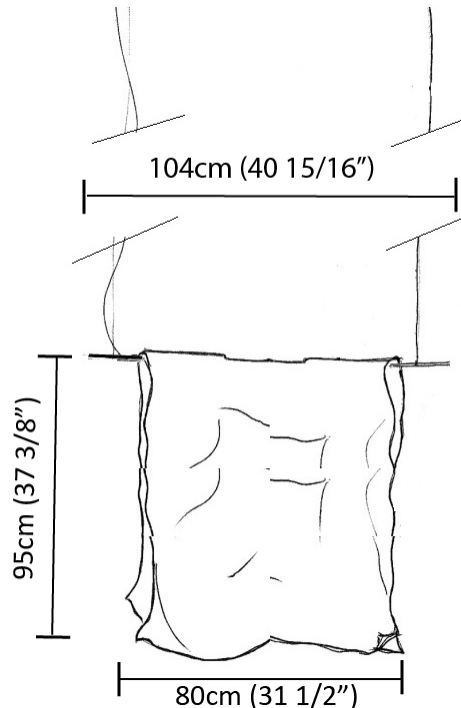

1. To build a product code in our configurator select the specify button on the base model # product page
2. To build a manual product code on this datasheet choose from the options listed below in blue font and add the suffix to the base model #

GENERAL

Series: Stendimi
Partner: Knikerboker
Division: Design
Installation: Suspension
Product Type: Pendant
Mounting Location: Ceiling
Light Distribution: Direct / Indirect

PHYSICAL

Shape: Abstract
Length (mm): 800
Length (in): 31 1/2
Height (mm): 950
Height (in): 37 3/8
Max. Overall Height (mm): 2950
Max. Overall Height (in): 116 1/8
Fixture Finish: EWH / EBK / MAN / COF / PRD / SLF / GLF / CLF / BRL / EWS / EWG / EWC / EWR / EBS / EBG / EBC / EBC / EBB / MAS / MAD / MAC / MAB / COS / CGO / CCL / CBL / PRS / PRG / PRC / PRB
Fixture Material: Metal
Cable Details: 2 Steel Cables 2000mm

ELECTRICAL

Lamp Type: LED
Total Output Wattage (W): 29.4
Dimming: 0-10V Dimming
Driver Included: Yes
Driver Location: Integrated
Driver Type: Constant Voltage - Universal
Driver Class: Class 2
Input Voltage (V): 120 - 277
Output Voltage (V): 24
Upon Request: (Not included - see components) Remote: 0-10Vdc dimming / (Included) Integral Non-dimming 277Vac

LED

Number of LEDs: 8 strips
Color Temperature (°K): 3000
Max. Delivered Lumen (lm): 3240
CRI: >80 CRI
Lamp Life (hrs): 50000

OPTICAL

RATINGS AND CERTIFICATIONS

Certified By: Certified for North American Standards
IP rating: IP20